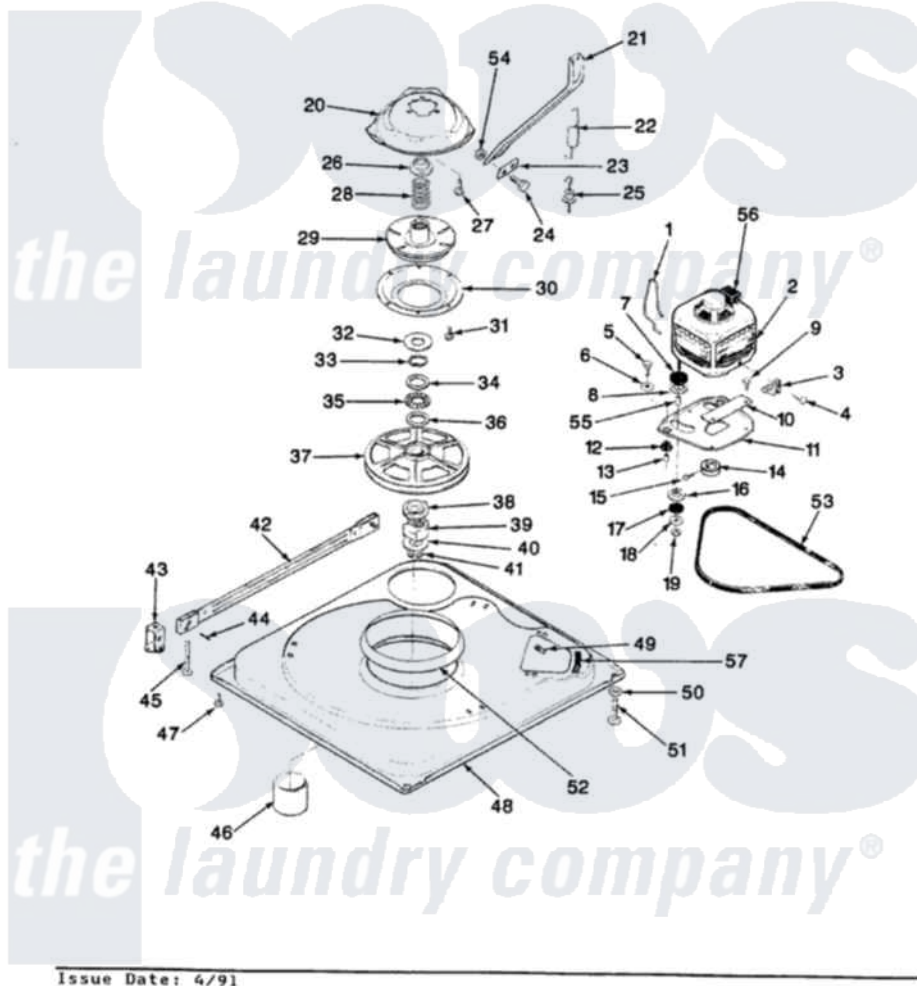

Magic Chef W20HY3SC 01 - BASE & DRIVE

SECTION: BASE & DRIVE
MODEL: W20HN-3SC

Magic Chef [Residential Magic Chef W20HY3SC Washer Parts](#) Parts Diagram 01 - BASE & DRIVE
Click on the part number to view part

Item	Original Part Number	Replaced By	Status	Part Description
1	35-0235			Spring, Motor Pivot
2	35-2030		Not Available	MOTOR
"	LA-2002		Not Available	MOTOR KIT
3	33-9945			Slide, Foot
4	25-7418	33001178		Back, Tumbler
5	25-7833	21001977		Screw
6	25-7834			Washer, Motor/Base Screw
7	33-9946			Isolator, Motor
8	33-9944	35-3570		Washer, Motor Pivot
9	25-3083	212951		Screw, No.6-32 X 1/4 Inch
10	33-9947		Not Available	DBL.PIVOT SLIDE
11	35-2810	21001783		Plate And Screw Assembly
12	33-9941	35-3646		Isolator, Motor Plate
13	25-7831			Spacer, Mounting
14	35-2124	W10143344		Pulley
15	25-7117			Set Screw