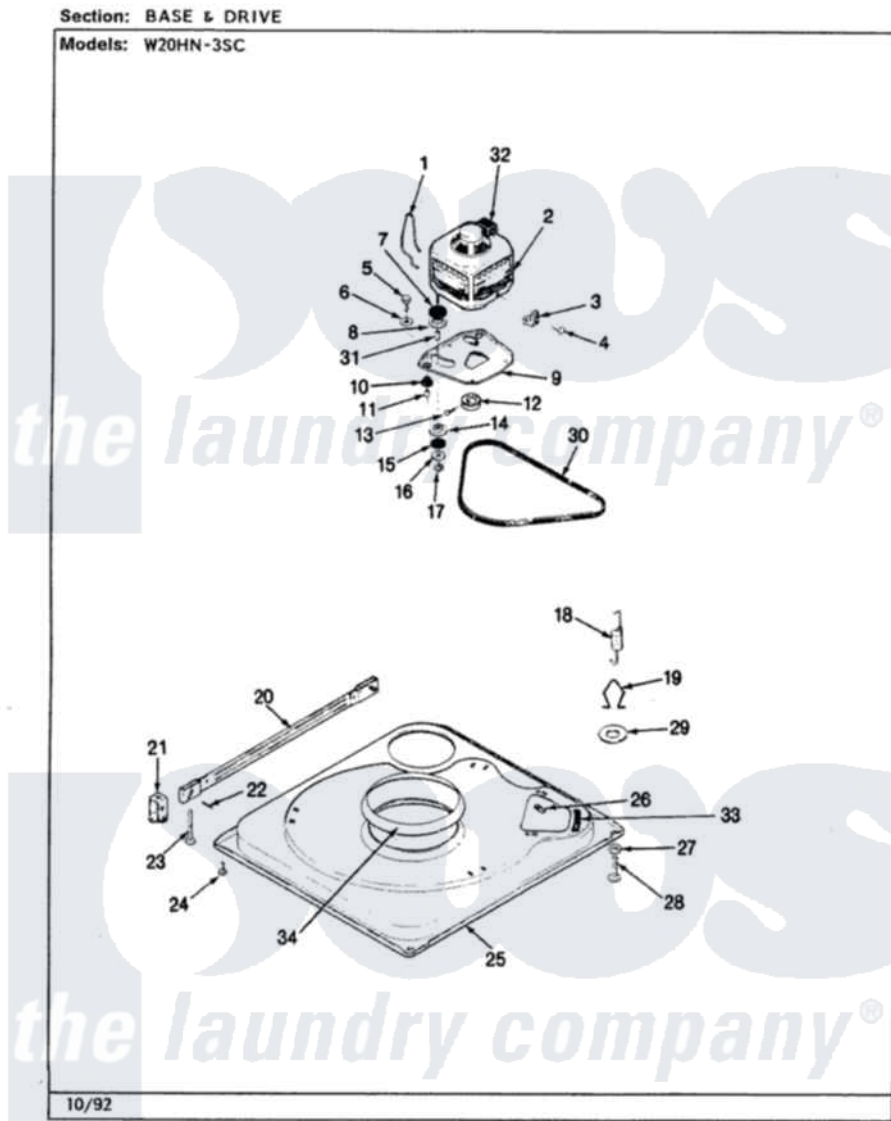

Magic Chef W20HY3SC 02 - BASE & DRIVE (REV. A-E)

Magic Chef [Residential Magic Chef W20HY3SC Washer Parts](#) Parts Diagram 02 - BASE & DRIVE (REV. A-E)
Click on the part number to view part

Item	Original Part Number	Replaced By	Status	Part Description
1	35-0235			Spring, Motor Pivot
2	LA-2002		Not Available	MOTOR KIT
"	35-2030		Not Available	MOTOR
3	33-9945			Slide, Foot
4	25-7418	33001178		Back, Tumbler
5	25-7833	21001977		Screw
6	25-7834			Washer, Motor/Base Screw
7	33-9946			Isolator, Motor
8	33-9944	35-3570		Washer, Motor Pivot
9	35-2810	21001783		Plate And Screw Assembly
10	33-9941	35-3646		Isolator, Motor Plate
11	25-7831			Spacer, Mounting
12	35-2124	W10143344		Pulley
13	25-7117			Set Screw
14	33-9943	35-3571		Slide, Motor Pivot
15	33-9967			Washer, Motor Isolator

16	25-7047		Washer, Flat
17	25-7325	Y707702	Locknut
18	35-2681		Not Available
"	35-3658		SPRING, SUSPENSION
			Spring, Suspension
19	35-2976		Not Available
			HOOK, SUSPENSION SPRING
20	35-2049	21001881	Bar, Stabilizer
21	35-2046		Bracket, Stabilizer
22	35-2052		Pin, Stabilizer
23	35-2050	22004469	Leg And Foot Self Stabalizing
24	25-7828	489483	Screw 10-32 X 1/2
"	35-3020	22004469	Leg And Foot Self Stabalizing
25	35-2984		Not Available
			BASE
26	25-7838	25-7845	Speednut, Motor
27	25-7915		Hex Nut
28	35-0837	25001119	Foot And Pad Assembly
"	35-0772	25001119	Foot And Pad Assembly
29	Y25-7951		Washer, Suspension Hook
30	35-2320	21352320	Belt, Drive
31	25-7830		Spacer
32	33-9765		Switch, Motor
33	35-2065		Pad, Motor Plate
34	35-2357	21002026	Snubber