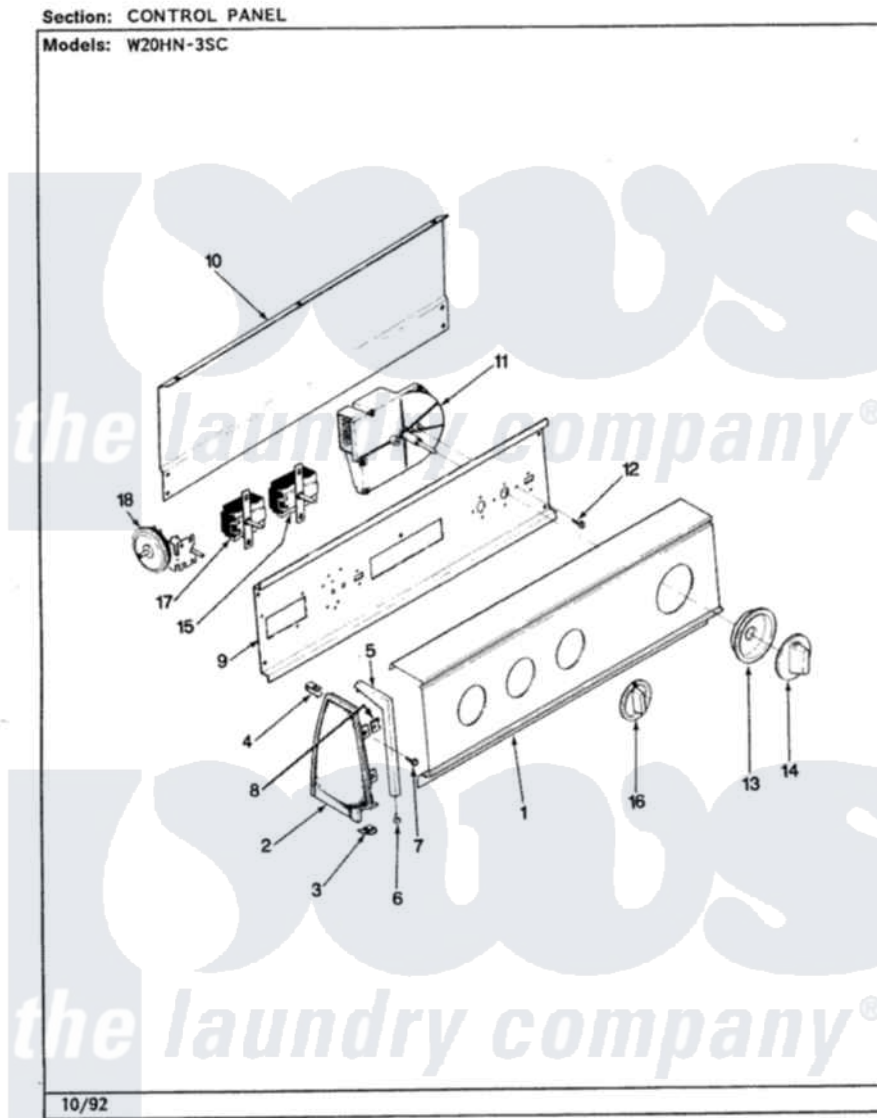

Magic Chef W20HY3SC 04 - CONTROL PANEL (REV. A-E)

Magic Chef [Residential Magic Chef W20HY3SC Washer Parts](#) Parts Diagram 04 - CONTROL PANEL (REV. A-E)
Click on the part number to view part

Item	Original Part Number	Replaced By	Status	Part Description
1	25-7702			Speedclip, End Cap To Control Panel
"	25-7793			Screw
"	35-2850			Control Panel
2	35-2487	21001451		Cap- End
"	35-2488	21001452		Cap- End
3	34-9487		Not Available	PLATE, REINFORCEMENT
"	25-7697	25-2219		Screw
"	25-7851			Speedclip, End Cap To Top
4	25-7435	33002917		Screw, No.10-16
"	25-7852			Speedclip, Rr Shld To End Cap
5	53-0278		Not Available	TRIM, END CAP (LT)
"	53-0277		Not Available	TRIM, END CAP (RT)
6	25-7760			Screw
7	25-3092	90767		Screw, 8A X 3/8 HeX Washer Head Tapping

8	25-7702		Speedclip, End Cap To Control Panel
9	53-1676		Shield, Control
10	25-7853	25-7933	Ring, Retaining
"	25-3092	90767	Screw, 8A X 3/8 HeX Washer Head Tapping
"	25-3457		Screw, Sems
"	35-2688	21001460	Shield, Rear
11	35-2845		Timer
12	25-0205	216412	Screw, Bracket To Timer
13	35-2254	12500058	Knob Ski
14	35-2486	12500058	Knob Ski
15	25-3092	90767	Screw, 8A X 3/8 HeX Washer Head Tapping
"	35-2838	35-2839	Switch
16	35-2185	21001283	Knob, Selector----Piq
17	35-2193		Not Available SWITCH, ROTARY SPEED
"	25-3092	90767	Screw, 8A X 3/8 HeX Washer Head Tapping
18	35-3283	21001554	Switch, Water Level
"	25-3092	90767	Screw, 8A X 3/8 HeX Washer Head Tapping
"	16000329		Not Available GUIDE, QUICK REF. - MAGIC CHEF
"	35-2801	21001554	Switch, Water Level
19	35-2919		Not Available MANUAL, USE & CARE