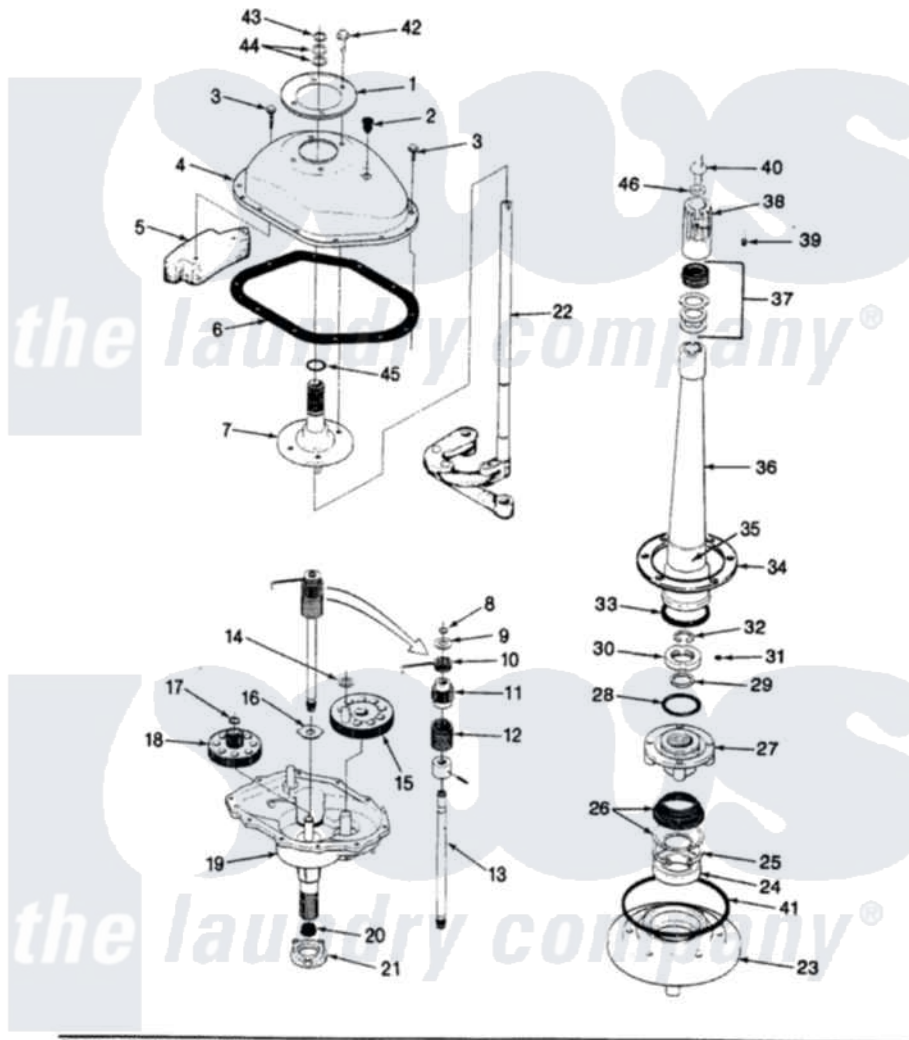

Magic Chef W20HY3SC 05 - TRANSMISSION & RELATED PARTS

SECTION: TRANSMISSION & RELATED PARTS
MODEL: W20HN-3SC

Issue Date: 4/91

Magic Chef Residential Magic Chef W20HY3SC Washer Parts Parts Diagram 05 - TRANSMISSION & RELATED PARTS

[Click on the part number to view part](#)

Item	Original Part Number	Replaced By	Status	Part Description
1	33-9893	33-7187		Covr Reinforcmt
2	35-2621			Plug, Oil Fill
3	25-7916			Bolt
4	35-2620		Not Available	COVER, TRANSMISSION
5	35-2642			Counterweight
6	35-1030		Not Available	GASKET, TRANSMISSION HOUSING
7	35-2654			Drive Tube Assembly
8	25-7847			Ring, Retaining
9	25-7416		Not Available	WASHER, FLAT
10	33-6114	33-6463		Spring
11	35-2001			Pinion, Drive
12	33-3195		Not Available	SPRING
13	LA-2005			Clutch Assembly Kit
"	35-2116		Not Available	DRIVE SHAFT & HUB ASSY
14	25-7091			Thrust Washer

15	35-2631		Not Available	GEAR, CRANK
16	35-2070			Washer, Steel W/Tabs
"	25-7274		Not Available	WASHER, STEEL
"	35-2462	35-3825		Washer, Nylon
17	25-7853	25-7933		Ring, Retaining
18	35-2527			Gear, Cluster
19	35-2012		Not Available	TRANSMISSION HOUSING ASSY
20	35-2010	207843		Lip Seal Repair Kit
21	35-2111	12001562		Bearing Assembly
22	35-2637		Not Available	LINKAGE ASSY
23	35-2059	35-2450		Housing Assembly, Bearing And Seal
24	35-2205			Bearing, Spin
25	25-7849			Retaining Ring
26	33-7224N			Tub Seal Assembly
27	33-9987		Not Available	BASKET HUB ASM
28	35-2061			Gasket, Tub To Housing
29	25-7722	33-4293N		Gasket Kit
30	33-9507	33-9504		Locknut
31	25-7120			Set Screw
32	25-7848			Retaining Ring
33	33-8718			Gasket
34	35-0930			Gasket
35	33-6790			Bearing, Agitator
36	33-4283N		Not Available	CENTERPOST KIT
37	33-7806N			Seal Assembly
38	33-9729		Not Available	DRIVE BLOCK ASM
39	25-7378			Set Screw
40	33-6817			Stud
41	35-2060			Seal, Tub To Housing
42	25-7359			Screw
43	25-7848			Retaining Ring
44	25-7057			Washer, Flat
45	25-7722	33-4293N		Gasket Kit
46	25-7378			Set Screw
47	LA-2001		Not Available	TRANSMISSION REPLACEMENT KIT