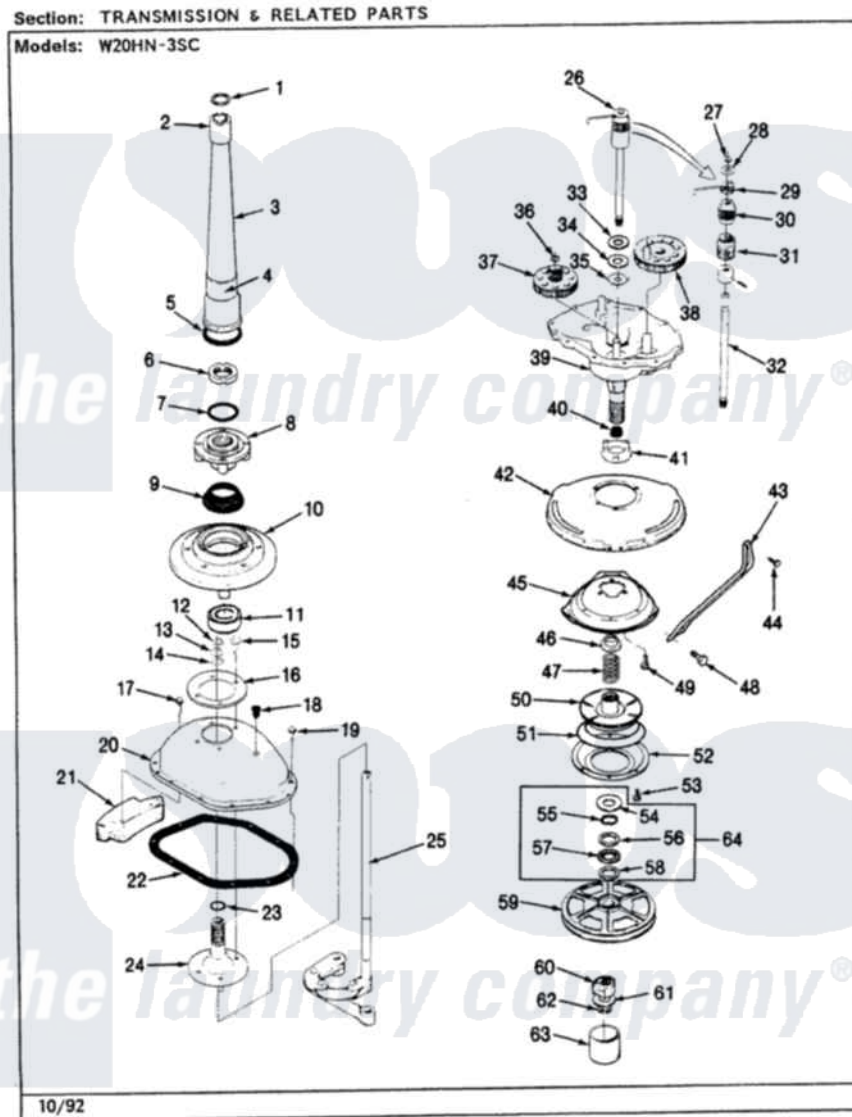

Magic Chef W20HY3SC 06 - TRANSMISSION & RELATED PARTS (REV. A-E)

Magic Chef [Residential Magic Chef W20HY3SC Washer Parts](#) Parts Diagram 06 - TRANSMISSION & RELATED PARTS (REV. A-E)

[Click on the part number to view part](#)

Item	Original Part Number	Replaced By	Status	Part Description
1	LA-2175	35-6680		Transmission
"	35-3748	35-6680		Transmission
"	25-7941			"O" Ring, Agtr Drive Shaft
2	35-2835	21001066		Bearing, Centerpost
3	35-2792	21001401		Center Pos
4	33-6790			Bearing, Agitator
"	35-2983		Not Available	CENTERPOST ASSY.
5	35-2906			Seal, Centerpost Bottom
6	35-2791			Nut, Spin Tube
7	25-7938			"O" Ring, Basket Drive Hub
8	35-2715		Not Available	BASKET DRIVE HUB ASSY
"	35-3647	W10219156		Tub Seal
9	35-2974			Tub Seal/Hub Assembly
10	35-2716	12001561		Bearing And Seal Housing Assembly