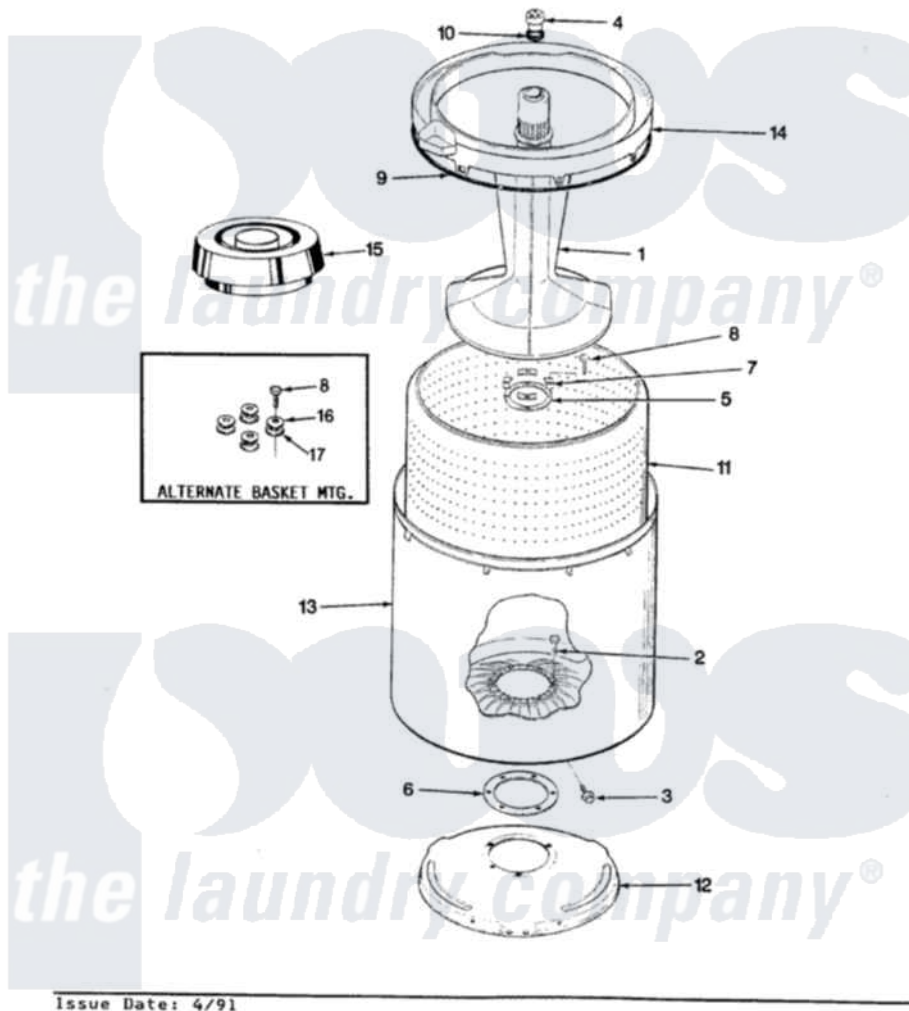

Magic Chef W20HY3SC 07 - TUB

SECTION: TUB
MODEL: W20HN-3SC

Issue Date: 4/91

Magic Chef [Residential Magic Chef W20HY3SC Washer Parts](#) Parts Diagram 07 - TUB
Click on the part number to view part

Item	Original Part Number	Replaced By	Status	Part Description
1	35-2456	33-4352		Agitator
2	35-2062	21001063		Screw, Shoulder
3	25-7914	22002933		Screw
4	33-6241			Cap
5	33-8959			Gasket
6	35-2061			Gasket, Tub To Housing
7	33-8799		Not Available	REINF PLATE
8	25-7783	4356852		Screw
9	35-2328			Seal, Tub Top
10	25-7330			Rubber Washer
11	35-2508		Not Available	BASKET WHITE
12	35-2529		Not Available	TUB SUPPORT
13	35-2038			Tub
14	35-2262		Not Available	SHIELD, TUB TOP
"	35-2034		Not Available	TOP, TUB
15	35-2550			Dispenser, Rinse