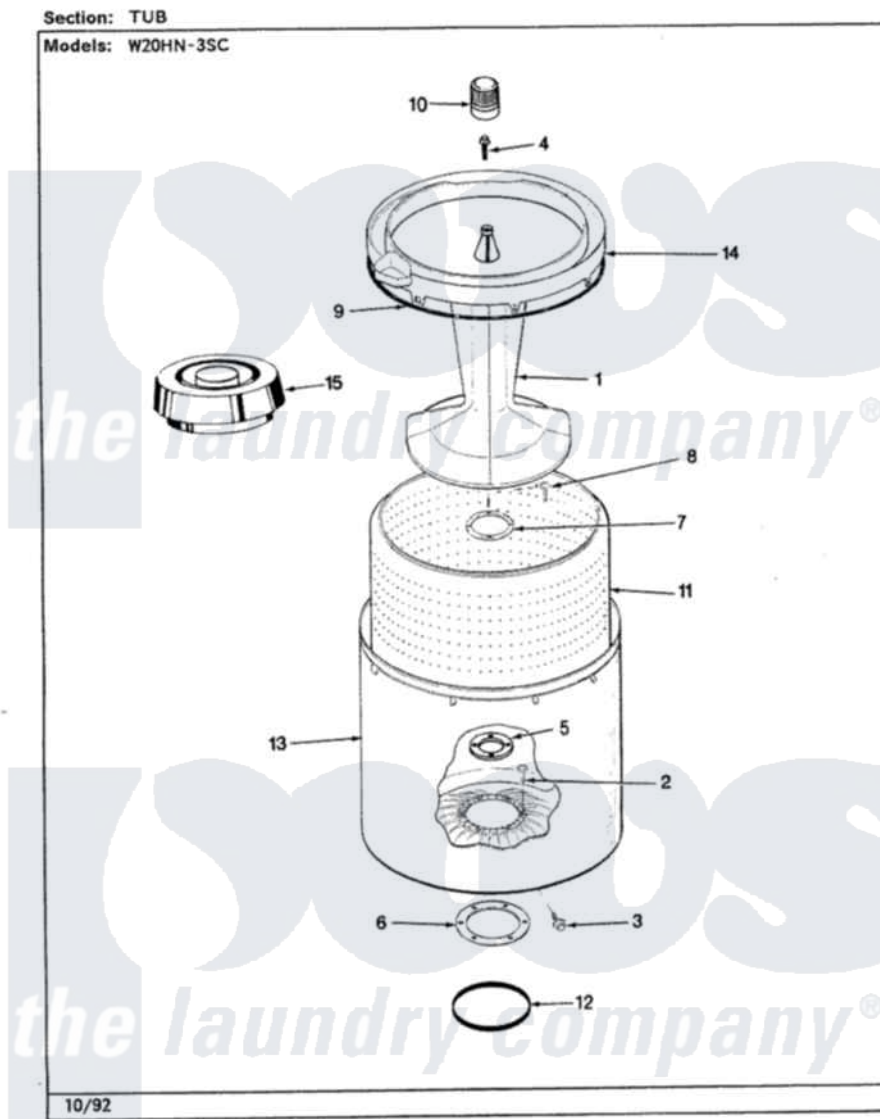

Magic Chef W20HY3SC 08 - TUB (REV. A-E)

Magic Chef [Residential Magic Chef W20HY3SC Washer Parts](#) Parts Diagram 08 - TUB (REV. A-E)
Click on the part number to view part

Item	Original Part Number	Replaced By	Status	Part Description
1	35-3580			Agitator
"	35-2717	35-3580		Agitator
2	25-7947	21001063		Screw, Shoulder
3	25-7953	22002933		Screw
4	25-7948	W10309247		Screw
5	35-3685			Gasket, Basket To Centerpost
"	35-2980	35-3685		Gasket, Basket To Centerpost
6	35-3686			Gasket, Tub To Housing
"	35-2979			Gasket, Tub/Hsg
7	35-3014			Gasket And Reinf. Plate Assembly
8	25-7783	4356852		Screw
9	35-2328			Seal, Tub Top
10	35-2733			Cap, Agitator
11	35-3016		Not Available	BASKET ASSY
12	35-2978			Seal, Tub/Housing
13	35-3700			Tub Assembly

"	35-2952	35-3700	Tub Assembly
14	35-2262	Not Available	SHIELD, TUB TOP
"	35-2034	Not Available	TOP, TUB
"	35-3578	Not Available	TOP, TUB
15	35-2550		Dispenser, Rinse