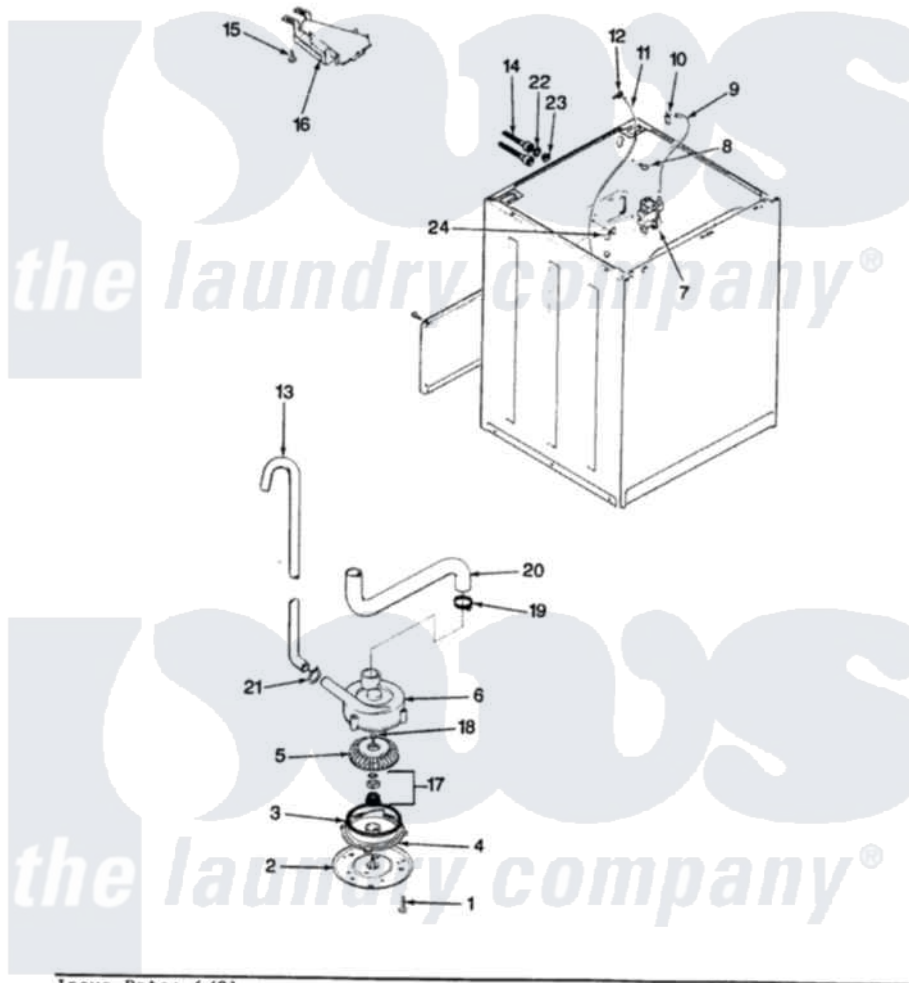

Magic Chef W20HY3SC 09 - WATER CARRYING & PUMP ASSEMBLY

SECTION: WATER CARRYING & PUMP ASSEMBLY
 MODEL: W20HN-3SC

Issue Date: 4/91

Magic Chef [Residential Magic Chef W20HY3SC Washer Parts](#) Parts Diagram 09 - WATER CARRYING & PUMP ASSEMBLY

[Click on the part number to view part](#)

Item	Original Part Number	Replaced By	Status	Part Description
1	25-7405	3196164		Screw
2	33-6035		Not Available	PLATE & PULLEY ASSY.
3	33-6032			Gasket
4	35-2058			Base, Pump
5	35-2057	35-6465		Pump Assem
6	35-2099	35-6465		Pump Assem
"	35-2056		Not Available	HOUSING, PUMP
7	25-7220			Clip, Cabinet Top
"	35-2374	35-2374N		Valve, Water
8	25-7867	596669		Clamp, Manifold
9	35-2378	12002749		Hose, Flume Kit
10	25-7867	596669		Clamp, Manifold
11	35-2261		Not Available	PAD, PRESSURE SWITCH HOSE
"	35-2322	21001748		Hose, Pressure Switch
12	33-6099			Clamp

13	33-9436	211704		Hose, Drain
14	33-7046	89503		Hose-Inlet
"	35-0873	76313		Hosefill
15	25-3092	90767		Screw, 8A X 3/8 HeX Washer Head Tapping
16	35-2051	21001760		Flume Assembly / Water Diverter
17	35-0707			Seal, Seat And "O" Ring
18	25-7894	W10001180		Screw
19	25-6069		Not Available	CORBIN CLAMP
20	35-2131		Not Available	HOSE, SUMP TO PUMP
21	25-7080	285655		Clamp, Hose
22	25-7048			Washer
23	33-7313	33-4264N		Strainer And Washer Kit
24	25-7796	596669		Clamp, Manifold