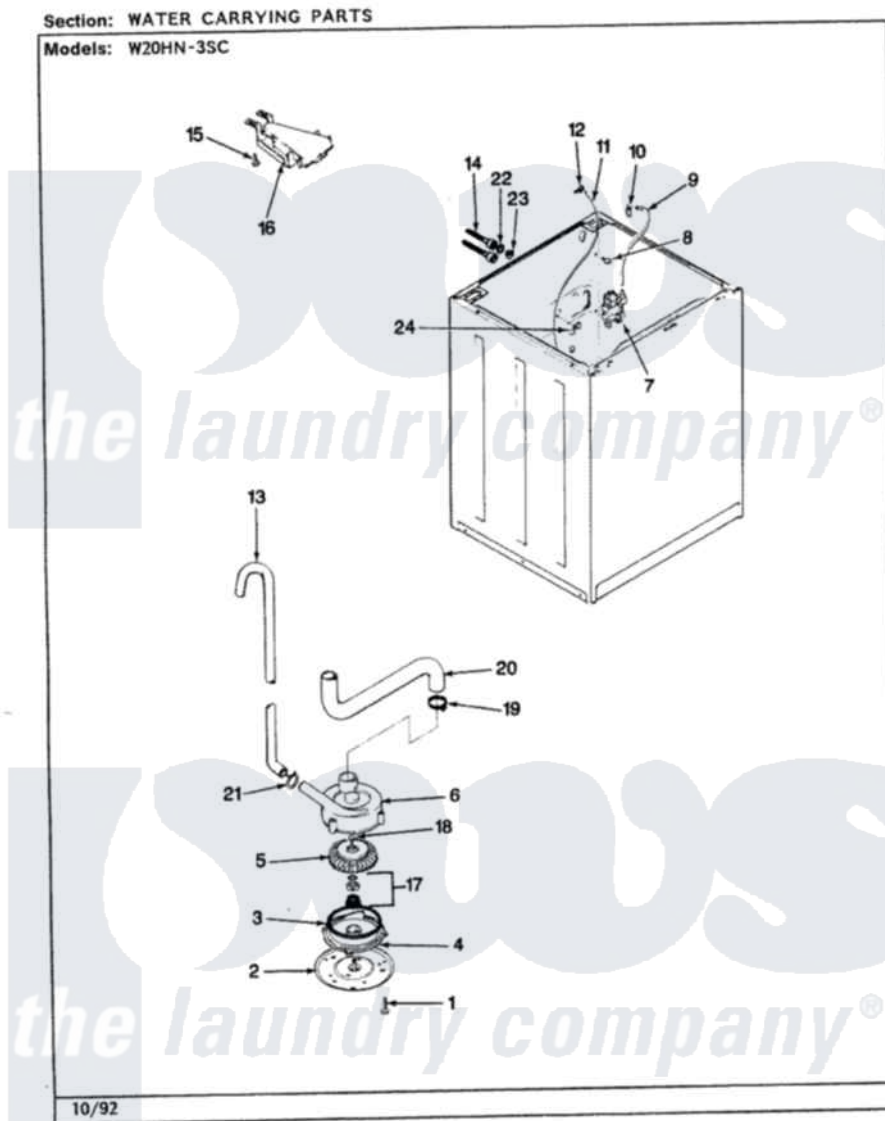

Magic Chef W20HY3SC 10 - WATER CARRYING (REV. A-E)

Magic Chef [Residential Magic Chef W20HY3SC Washer Parts](#) Parts Diagram 10 - WATER CARRYING (REV. A-E)
Click on the part number to view part

Item	Original Part Number	Replaced By	Status	Part Description
1	25-7405	3196164		Screw
2	33-6035		Not Available	PLATE & PULLEY ASSY.
3	33-6032			Gasket
4	35-2058			Base, Pump
5	35-2057	35-6465		Pump Assem
6	35-2099	35-6465		Pump Assem
"	35-2344			Restrictor, Flow
"	35-2056		Not Available	HOUSING, PUMP
7	25-7220			Clip, Cabinet Top
"	35-2374	35-2374N		Valve, Water
8	25-7867	596669		Clamp, Manifold
9	35-2378	12002749		Hose, Flume Kit
10	25-7867	596669		Clamp, Manifold
11	35-2322	21001748		Hose, Pressure Switch
"	35-2261		Not Available	PAD, PRESSURE SWITCH HOSE
12	33-6099			Clamp

13	35-2896	211704	Hose, Drain
14	35-0873	76313	Hosefill
"	33-7046	89503	Hose-Inlet
15	25-3092	90767	Screw, 8A X 3/8 HeX Washer Head Tapping
16	35-2051	21001760	Flume Assembly / Water Diverter
17	35-0707		Seal, Seat And "O" Ring
18	25-7894	W10001180	Screw
19	25-6069	Not Available	CORBIN CLAMP
"	25-6068	285655	Clamp, Hose
20	35-3584	21001915	Hose, Tub To Pump
"	35-2982		Hose Tub To Pump
21	25-7080	285655	Clamp, Hose
22	25-7048		Washer
23	33-7313	33-4264N	Strainer And Washer Kit
24	25-7796	596669	Clamp, Manifold