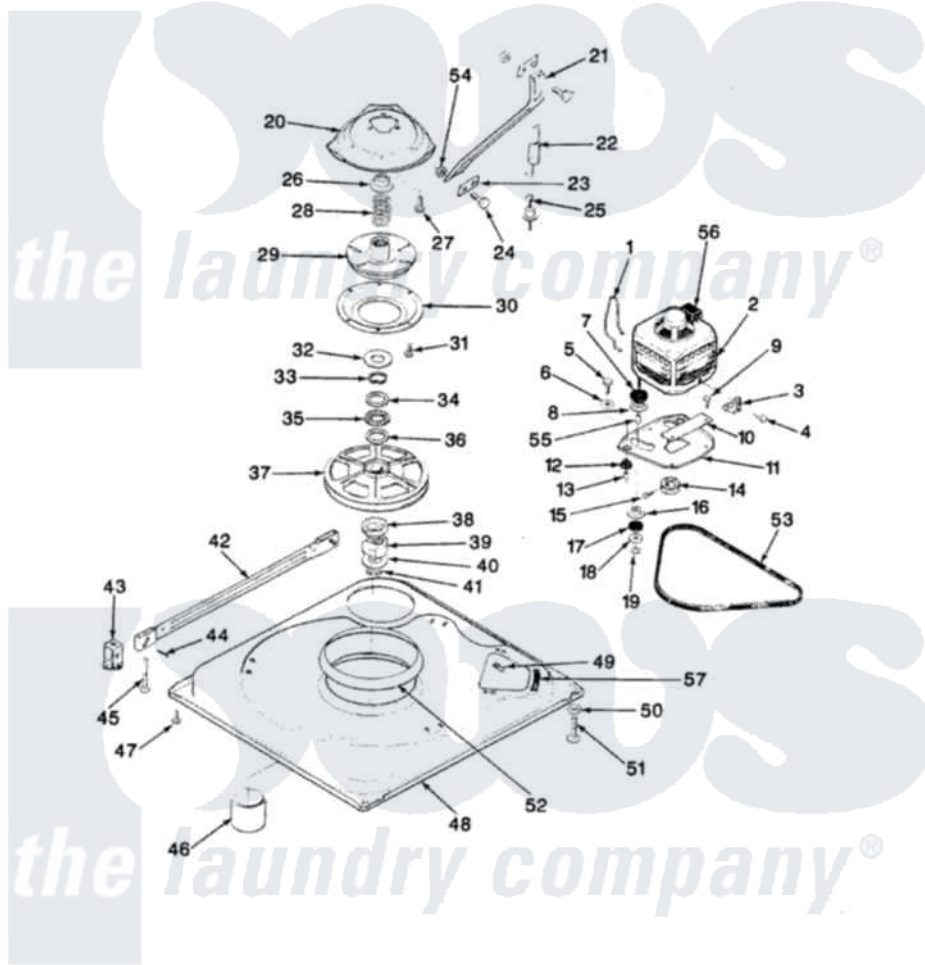

# Magic Chef W20HY4 01 - BASE & DRIVE

SECTION: BASE & DRIVE  
MODEL: W20HN-4

Issue Date: 5/90

Magic Chef [Residential Magic Chef W20HY4 Washer Parts](#) Parts Diagram 01 - BASE & DRIVE  
Click on the part number to view part

Item	Original Part Number	Replaced By	Status	Part Description
1	<a href="#">35-0235</a>			Spring, Motor Pivot
2	35-2030		Not Available	MOTOR
"	LA-2002		Not Available	MOTOR KIT
3	<a href="#">33-9945</a>			Slide, Foot
5	25-7833	<a href="#">21001977</a>		Screw
6	<a href="#">25-7834</a>			Washer, Motor/Base Screw
7	<a href="#">33-9946</a>			Isolator, Motor
8	33-9944	<a href="#">35-3570</a>		Washer, Motor Pivot
9	25-3083	<a href="#">212951</a>		Screw, No.6-32 X 1/4 Inch
10	33-9947		Not Available	DBL.PIVOT SLIDE
11	35-2021	<a href="#">21001783</a>		Plate And Screw Assembly
12	33-9941	<a href="#">35-3646</a>		Isolator, Motor Plate
13	<a href="#">25-7831</a>			Spacer, Mounting
14	35-2124	<a href="#">W10143344</a>		Pulley
15	<a href="#">25-7117</a>			Set Screw
16	33-9943	<a href="#">35-3571</a>		Slide, Motor Pivot