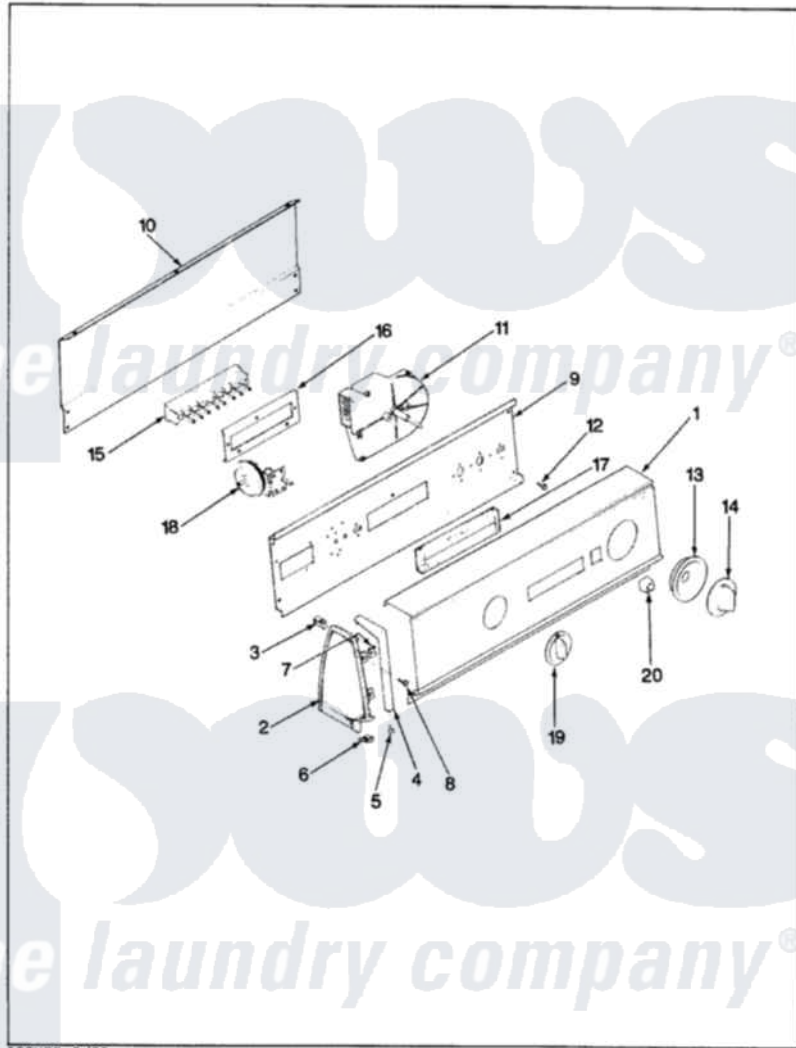

Magic Chef W20HY4 02 - CONTROL PANEL

MAGIC CHEF

W20HN-4

BACKGUARD

ISSUED 9/89

Magic Chef [Residential Magic Chef W20HY4 Washer Parts](#) Parts Diagram 02 - CONTROL PANEL
 Click on the part number to view part

Item	Original Part Number	Replaced By	Status	Part Description
1	25-7702			Speedclip, End Cap To Control Panel
"	25-7649	910187		Screw
"	35-2167		Not Available	CONTROL PANEL
2	53-0265			LH Endcap
"	53-0264			RH Endcap
3	25-7852			Speedclip, Rr Shld To End Cap
"	25-7435	33002917		Screw, No.10-16
4	53-0277		Not Available	TRIM, END CAP (RT)
"	53-0278		Not Available	TRIM, END CAP (LT)
5	25-7760			Screw
6	34-9487		Not Available	PLATE, REINFORCEMENT
"	25-7851			Speedclip, End Cap To Top
"	25-7697	25-2219		Screw
7	25-7702			Speedclip, End Cap To Control Panel

8	25-3092	90767	Screw, 8A X 3/8 HeX Washer Head Tapping
9	53-0267	Not Available	CONTROL SHIELD
10	25-3092	90767	Screw, 8A X 3/8 HeX Washer Head Tapping
"	25-7583	Not Available	PLASTIC NUT
"	25-3457		Screw, Sems
"	53-0268	21001460	Shield, Rear
11	35-2211	Not Available	TIMER
12	25-0205	216412	Screw, Bracket To Timer
13	35-2254	12500058	Knob Ski
14	35-2187	12500058	Knob Ski
15	35-2197		Switch
16	25-3092	90767	Screw, 8A X 3/8 HeX Washer Head Tapping
"	33-6620	Not Available	BRACKET
17	33-8540	Not Available	SWITCH PAD
18	25-3092	90767	Screw, 8A X 3/8 HeX Washer Head Tapping
"	35-2145	21001554	Switch, Water Level
19	35-2185	21001283	Knob, Selector---Piq
20	35-0385		Pushbutton
"	35-0872	Not Available	MANUAL, USE & CARE