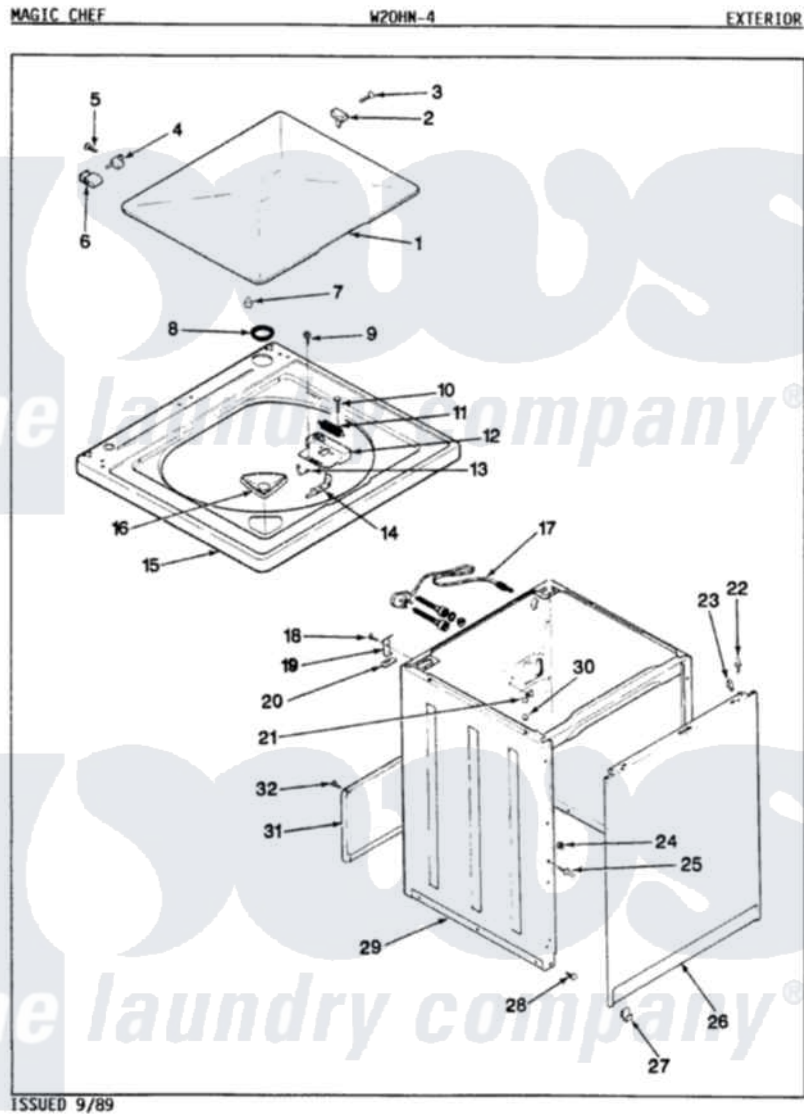

Magic Chef W20HY4 03 - EXTERIOR

Magic Chef [Residential Magic Chef W20HY4 Washer Parts](#) Parts Diagram 03 - EXTERIOR
 Click on the part number to view part

Item	Original Part Number	Replaced By	Status	Part Description
1	35-2343	35-2026		Lid
"	35-2026-25		Not Available	LID (H WHT)
2	43-0057			Actuator, Door Switch
"	25-7436			Nylite Washer
3	25-7438			Screw
4	25-7086	Y0308025		Washer, Stainless Steel
"	35-2045			Pin, Hinge
5	25-7893			Screw
6	35-2044			Hinge, Lid
7	35-0581			Bumper, Door
8	35-2064			Bushing, Insulating
"	35-2063			Bushing, Insulator
9	25-7463	7101P012-60		Screw
10	25-7437	40040701		Screw, Tapping No.6b-20
11	33-9064	12001187		Kit, Lid Switch Assembly
"	33-8911	12001187		Kit, Lid Switch Assembly

12	33-8289	12001187	Kit, Lid Switch Assembly
13	25-7878		Clip
14	33-9063	12001187	Kit, Lid Switch Assembly
15	35-2027-25		Not Available TOP, CABINET
16	33-9906	21001167	Dispenser, Bleach
17	35-0680		Not Available CORD, POWER
18	25-7893		Screw
19	33-7450	35-2846	Hinge, Cabinet Top
20	33-0930		Pad, Top Hinge
21	33-6099		Clamp
22	53-0643		Pin, Locator
23	34-9701		Guide, Cabinet
24	25-0224	3400029	Nut, Adapter Plate
25	35-2084-25		Not Available PANEL, FRONT
26	35-2084-24		Panel, Front
"	35-2084-25		Not Available PANEL, FRONT
27	53-0120		Clip, Front Panel
28	33-2653		Bumper, Cabinet
29	35-2106-25		Not Available CABINET ASSY. (HW)
30	33-2653		Bumper, Cabinet
31	35-2108	21001871	Cabinet
32	25-7733	681414	Screw, 10AB X 1/2