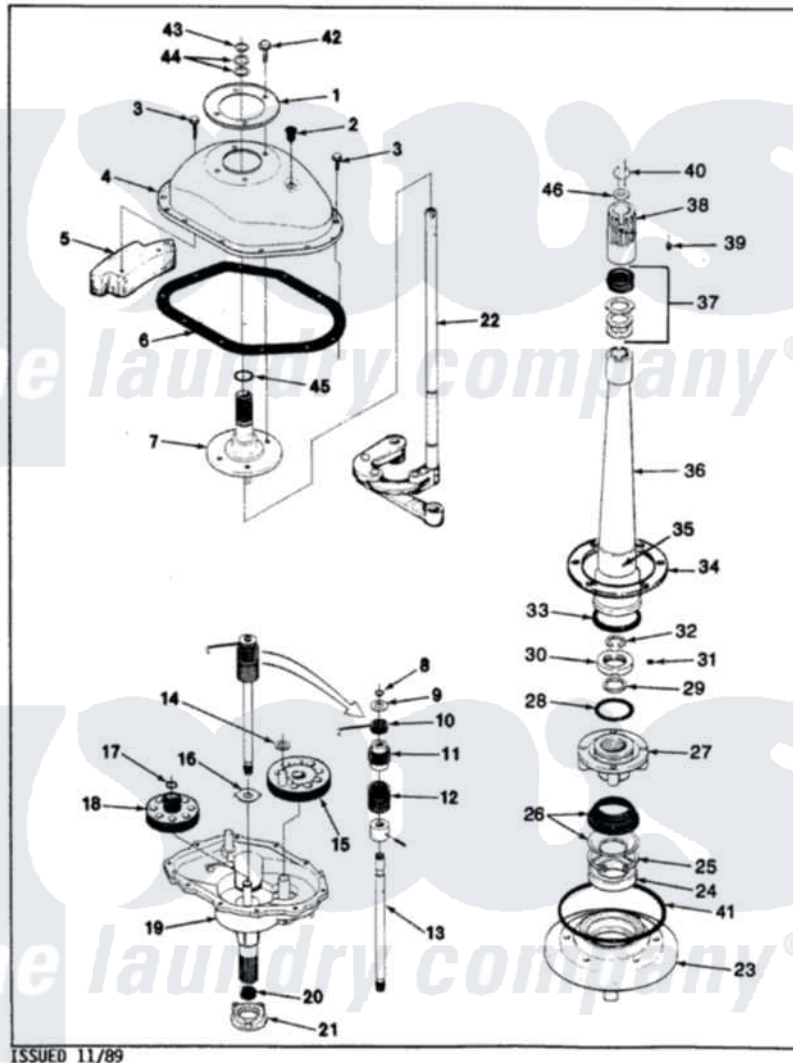

Magic Chef W20HY4 04 - TRANSMISSION

MAGIC CHEF W20HN-4 TRANSMISSION & RELATED PARTS

Magic Chef [Residential Magic Chef W20HY4 Washer Parts](#) Parts Diagram 04 - TRANSMISSION
 Click on the part number to view part

Item	Original Part Number	Replaced By	Status	Part Description
1	LA-2001		Not Available	TRANSMISSION REPLACEMENT KIT
"	33-9893	33-7187		Covr Reinforcmt
2	33-9373		Not Available	OIL FILL PLUG
3	25-7916			Bolt
4	33-4286N			Transmission Cover Kit
5	35-2130		Not Available	COUNTER WEIGHT
6	35-1030		Not Available	GASKET, TRANSMISSION HOUSING
7	33-8763	33-4286N		Transmission Cover Kit
8	25-7847			Ring, Retaining
9	25-7416		Not Available	WASHER, FLAT
10	33-6114	33-6463		Spring
11	35-2001			Pinion, Drive
12	33-3195		Not Available	SPRING
13	35-2116		Not Available	DRIVE SHAFT & HUB ASSY
"	LA-2005			Clutch Assembly Kit

14	25-7091		Thrust Washer
15	35-2043		Crank Gear
16	35-2070		Washer, Steel W/Tabs
"	35-2462	35-3825	Washer, Nylon
"	25-7274		Not Available WASHER, STEEL
17	25-7853	25-7933	Ring, Retaining
18	35-2013	35-0547	Cluster Gear
19	35-2012		Not Available TRANSMISSION HOUSING ASSY
20	35-2010	207843	Lip Seal Repair Kit
21	35-2111	12001562	Bearing Assembly
22	35-0628	35-3573	Linkage As
23	35-2059	35-2450	Housing Assembly, Bearing And Seal
24	35-2205		Bearing, Spin
25	25-7849		Retaining Ring
26	33-7224N		Tub Seal Assembly
27	33-9987		Not Available BASKET HUB ASM
28	35-2061		Gasket, Tub To Housing
29	25-7722	33-4293N	Gasket Kit
30	33-9507	33-9504	Locknut
31	25-7120		Set Screw
32	25-7848		Retaining Ring
33	33-8718		Gasket
34	35-0930		Gasket
35	33-6790		Bearing, Agitator
36	33-4283N		Not Available CENTERPOST KIT
37	33-7806N		Seal Assembly
38	33-9729		Not Available DRIVE BLOCK ASM
39	25-7378		Set Screw
40	33-6817		Stud
41	35-2060		Seal, Tub To Housing
42	25-7359		Screw
43	25-7848		Retaining Ring
44	25-7057		Washer, Flat
45	25-7722	33-4293N	Gasket Kit
46	25-7316		Flat Washer