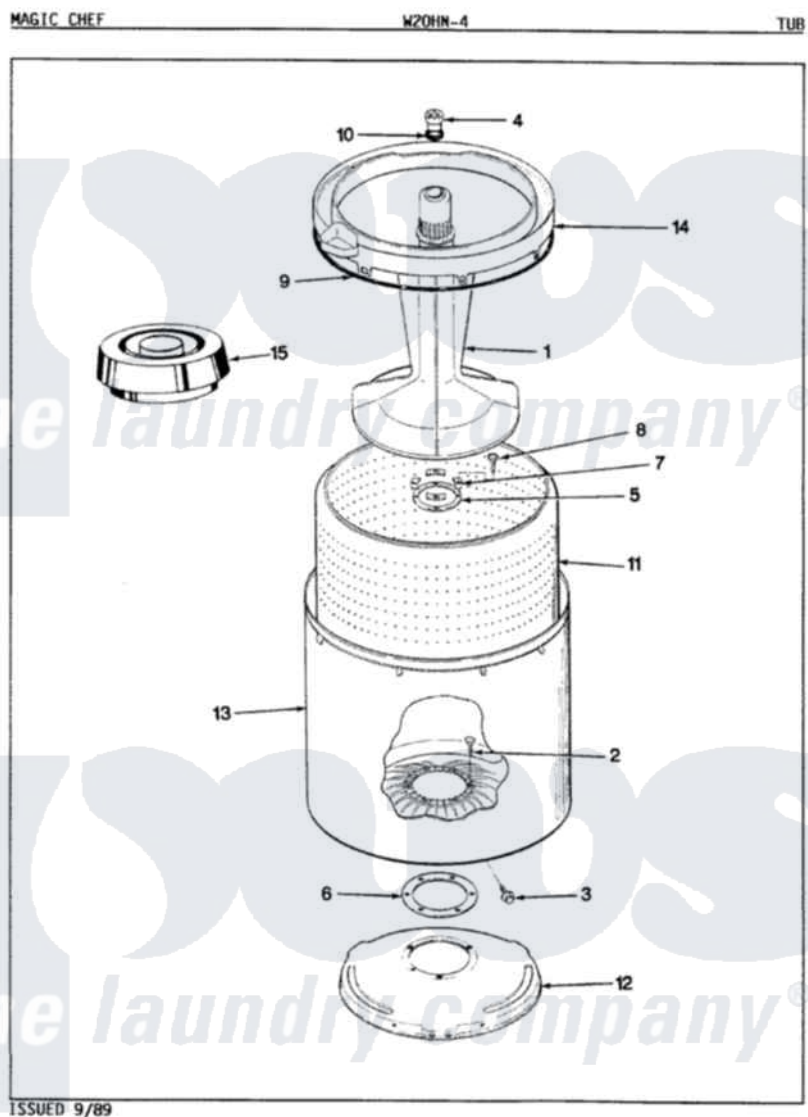

# Magic Chef W20HY4 05 - TUB

Magic Chef [Residential Magic Chef W20HY4 Washer Parts](#) Parts Diagram 05 - TUB  
 Click on the part number to view part

Item	Original Part Number	Replaced By	Status	Part Description
1	35-2371	<a href="#">33-4352</a>		Agitator
2	35-2062	<a href="#">21001063</a>		Screw, Shoulder
3	25-7914	<a href="#">22002933</a>		Screw
4	<a href="#">33-6241</a>			Cap
5	<a href="#">33-8959</a>			Gasket
6	<a href="#">35-2061</a>			Gasket, Tub To Housing
7	33-8799		Not Available	REINF PLATE
8	25-7783	<a href="#">4356852</a>		Screw
9	<a href="#">35-2328</a>			Seal, Tub Top
10	<a href="#">25-7330</a>			Rubber Washer
11	35-2381		Not Available	BASKET ASSY-WHITE
12	<a href="#">35-2023</a>			Tub Support
13	<a href="#">35-2038</a>			Tub
14	35-2034		Not Available	TOP, TUB
"	35-2262		Not Available	SHIELD, TUB TOP
15	33-9827	<a href="#">35-2550</a>		Dispenser, Rinse