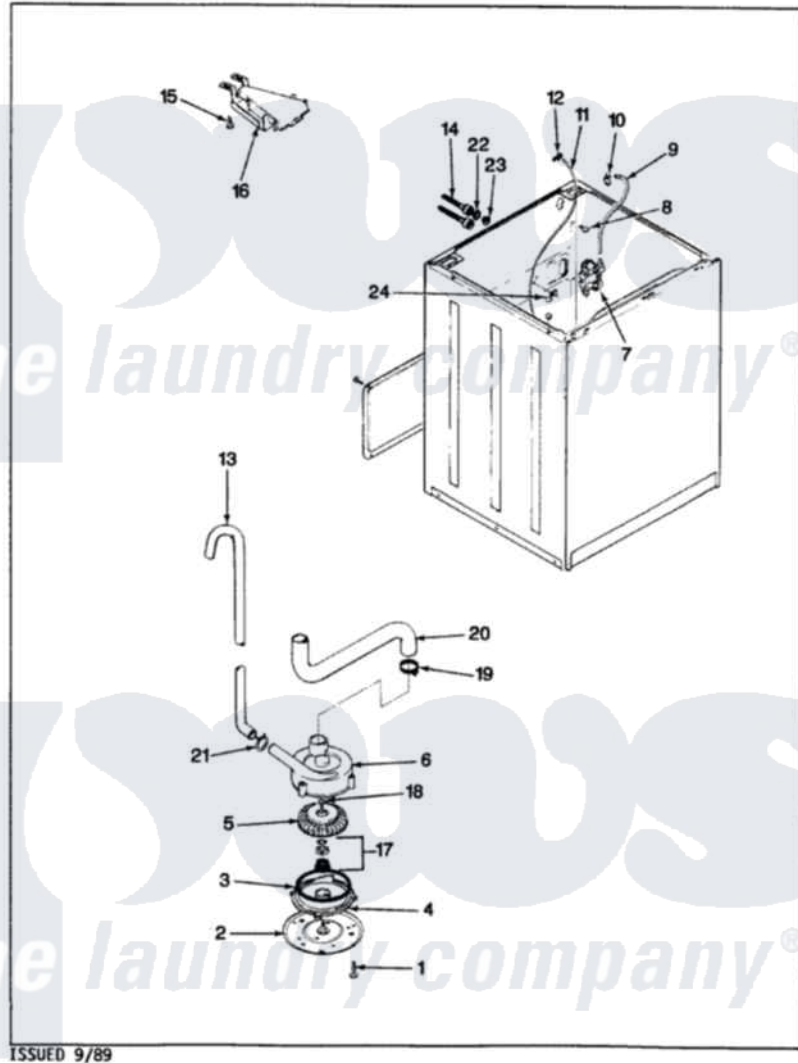

Magic Chef W20HY4 06 - WATER CARRYING & PUMP ASSEMBLY

MAGIC CHEF W20HN-4 WATER CARRYING & PUMP ASSEMBLY

Magic Chef Residential Magic Chef W20HY4 Washer Parts Diagram 06 - WATER CARRYING & PUMP ASSEMBLY

Click on the part number to view part

Item	Original Part Number	Replaced By	Status	Part Description
1	25-7405	3196164		Screw
2	33-6035		Not Available	PLATE & PULLEY ASSY.
3	33-6032			Gasket
4	35-2058			Base, Pump
5	35-2057	35-6465		Pump Assem
6	35-2056		Not Available	HOUSING, PUMP
"	35-2099	35-6465		Pump Assem
7	25-7220			Clip, Cabinet Top
"	33-7044	35-2374N		Valve, Water
"	35-2374	35-2374N		Valve, Water
8	25-7867	596669		Clamp, Manifold
9	35-0541		Not Available	WATR INLET HOSE
"	35-2378	12002749		Hose, Flume Kit
10	25-7867	596669		Clamp, Manifold
"	25-7866	489503		Clamp
				BAR PRESSURE SWITCH

11	35-2261		Not Available	FAD, PRESSURE SWITCH HOSE
"	35-2322	21001748		Hose, Pressure Switch
12	33-6099			Clamp
13	33-9436	211704		Hose, Drain
14	33-7046	89503		Hose-Inlet
"	35-0873	76313		Hosefill
15	25-3092	90767		Screw, 8A X 3/8 HeX Washer Head Tapping
16	35-2051	21001760		Flume Assembly / Water Diverter
17	35-0707			Seal, Seat And "O" Ring
18	25-7894	W10001180		Screw
19	25-6069		Not Available	CORBIN CLAMP
20	35-2131		Not Available	HOSE, SUMP TO PUMP
21	25-7080	285655		Clamp, Hose
22	25-7048			Washer
23	33-7313	33-4264N		Strainer And Washer Kit
24	25-7796	596669		Clamp, Manifold