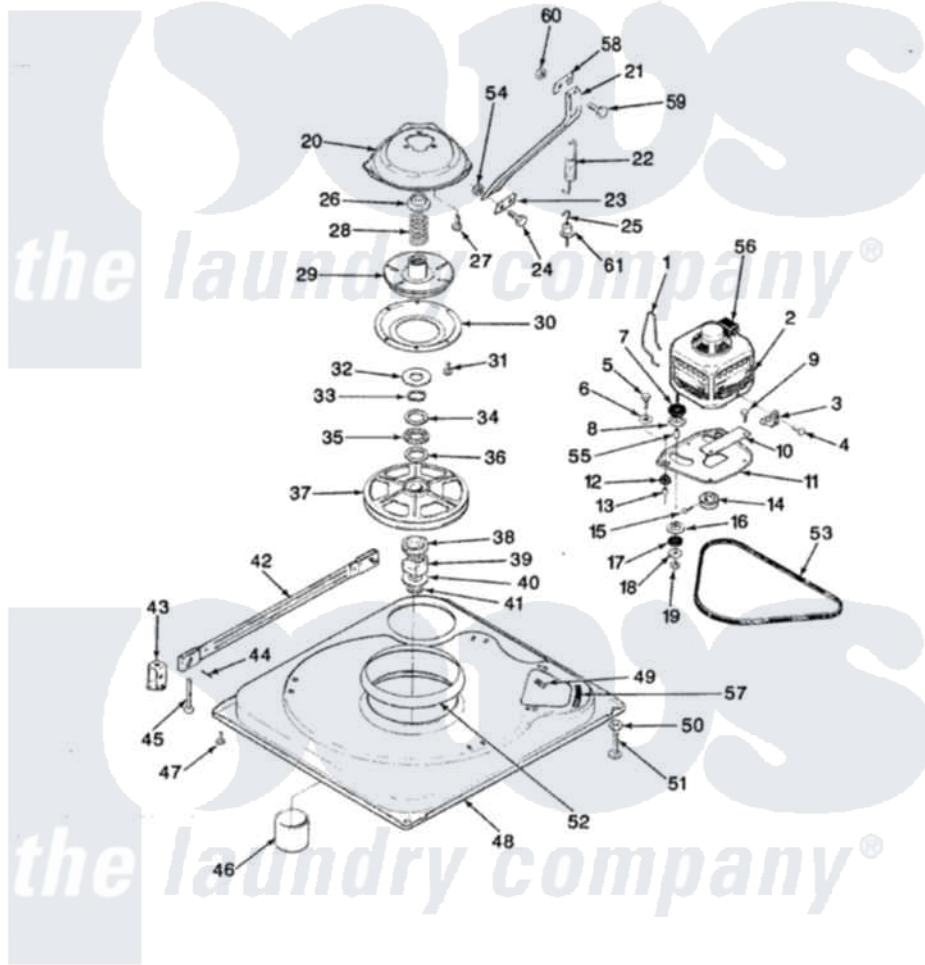

Magic Chef W20HY4C 01 - BASE & DRIVE (REV. A-B)

SECTION: BASE & DRIVE
 MODEL: W20JN-4C

Issue Date: 5/90

Magic Chef [Residential Magic Chef W20HY4C Washer Parts](#) Parts Diagram 01 - BASE & DRIVE (REV. A-B)
 Click on the part number to view part

Item	Original Part Number	Replaced By	Status	Part Description
1	35-0235			Spring, Motor Pivot
2	LA-2002		Not Available	MOTOR KIT
"	35-2030		Not Available	MOTOR
3	33-9945			Slide, Foot
4	25-7418	33001178		Back, Tumbler
5	25-7833	21001977		Screw
6	25-7834			Washer, Motor/Base Screw
7	33-9946			Isolator, Motor
8	33-9944	35-3570		Washer, Motor Pivot
9	25-3083	212951		Screw, No.6-32 X 1/4 Inch
10	33-9947		Not Available	DBL.PIVOT SLIDE
11	35-2021	21001783		Plate And Screw Assembly
12	33-9941	35-3646		Isolator, Motor Plate
13	25-7831			Spacer, Mounting
14	35-2124	W10143344		Pulley
15	25-7117			Set Screw