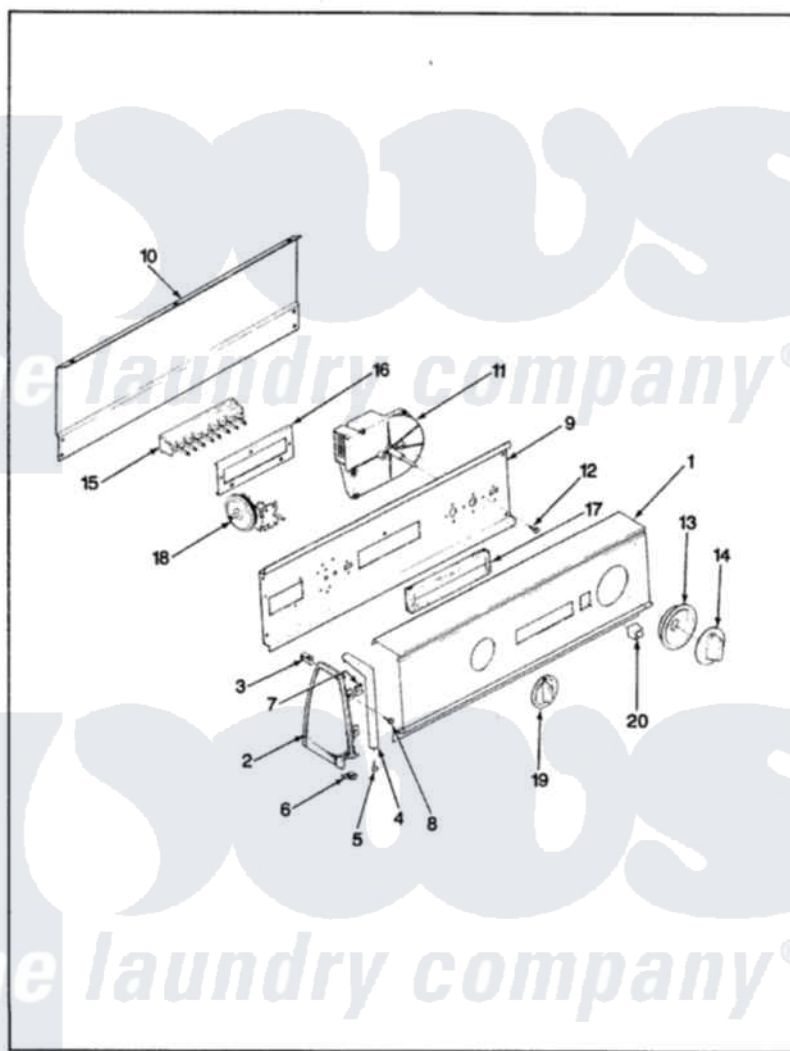

# Magic Chef W20HY4C 02 - CONTROL PANEL (REV. A-B)

MAGIC CHEF

W20HN-4C

BACKGUARD

ISSUED 10/89

Magic Chef [Residential Magic Chef W20HY4C Washer Parts](#) Parts Diagram 02 - CONTROL PANEL (REV. A-B)  
 Click on the part number to view part

Item	Original Part Number	Replaced By	Status	Part Description
1	25-7649	<a href="#">910187</a>		Screw
"	<a href="#">25-7702</a>			Speedclip, End Cap To Control Panel
"	35-2167		Not Available	CONTROL PANEL
2	35-2487	<a href="#">21001451</a>		Cap- End
"	35-2488	<a href="#">21001452</a>		Cap- End
"	<a href="#">53-0264</a>			RH Endcap
"	<a href="#">53-0265</a>			LH Endcap
3	25-7435	<a href="#">33002917</a>		Screw, No.10-16
"	<a href="#">25-7852</a>			Speedclip, Rr Shld To End Cap
4	53-0277		Not Available	TRIM, END CAP (RT)
"	53-0278		Not Available	TRIM, END CAP (LT)
5	<a href="#">25-7760</a>			Screw
6	25-7697	<a href="#">25-2219</a>		Screw
"	34-9487		Not Available	PLATE, REINFORCEMENT
"	<a href="#">25-7851</a>			Speedclip, End Cap To Top