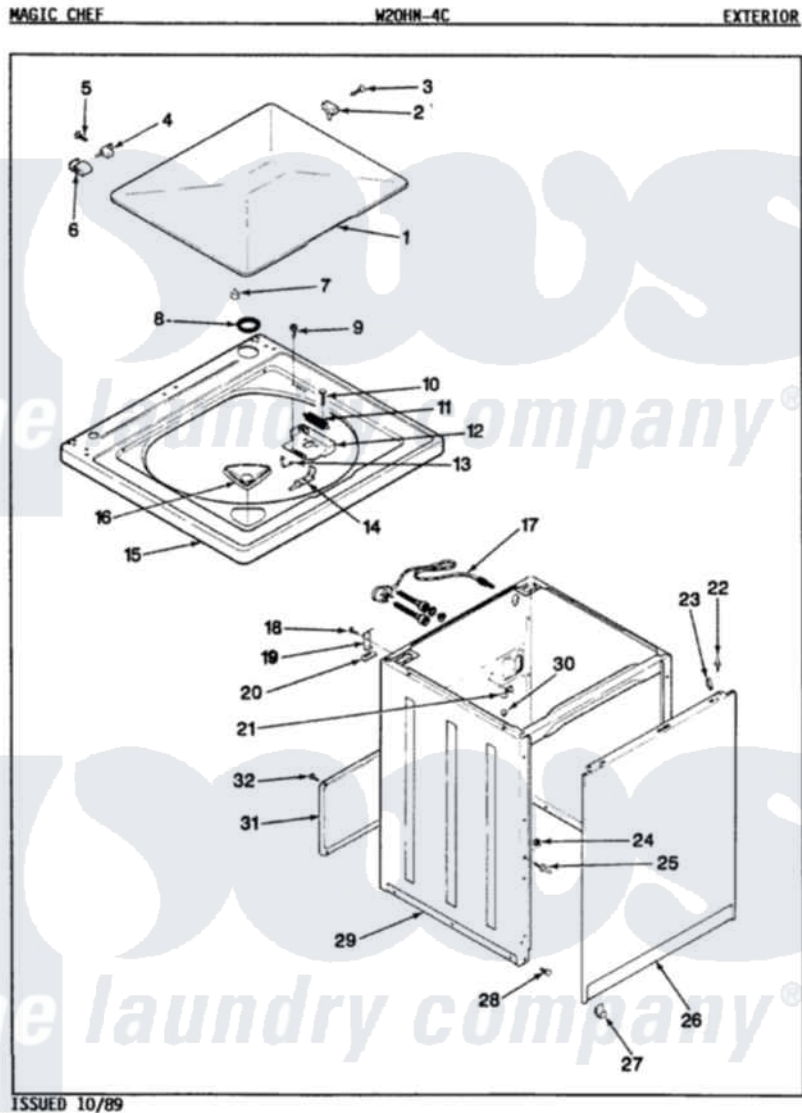

Magic Chef W20HY4C 03 - EXTERIOR (REV. A-B)

Magic Chef [Residential Magic Chef W20HY4C Washer Parts](#) Parts Diagram 03 - EXTERIOR (REV. A-B)
 Click on the part number to view part

Item	Original Part Number	Replaced By	Status	Part Description
1	35-2026-25		Not Available	LID (H WHT)
2	25-7436			Nylite Washer
"	43-0057			Actuator, Door Switch
3	25-7438			Screw
4	35-2045			Pin, Hinge
"	25-7086	Y0308025		Washer, Stainless Steel
5	25-7893			Screw
6	35-2044			Hinge, Lid
7	35-0581			Bumper, Door
8	35-2064			Bushing, Insulating
"	35-2063			Bushing, Insulator
9	25-7463	7101P012-60		Screw
10	25-7437	40040701		Screw, Tapping No.6b-20
11	33-9064	12001187		Kit, Lid Switch Assembly
"	33-8911	12001187		Kit, Lid Switch Assembly
12	33-8289	12001187		Kit, Lid Switch Assembly

13	25-7878		Clip
14	33-9063	12001187	Kit, Lid Switch Assembly
15	35-2027-25		Not Available
"	35-2739-25		Not Available
16	33-9906	21001167	Dispenser, Bleach
17	35-0680		Not Available
18	25-7893		Screw
19	33-7450	35-2846	Hinge, Cabinet Top
20	33-0930		Pad, Top Hinge
21	33-6099		Clamp
22	53-0643		Pin, Locator
23	34-9701		Guide, Cabinet
24	25-0224	3400029	Nut, Adapter Plate
25	53-0643		Pin, Locator
26	35-2084-25		Not Available
27	53-0120		Clip, Front Panel
28	33-2653		Bumper, Cabinet
29	35-2106-25		Not Available
30	33-2653		Bumper, Cabinet
31	35-2108	21001871	Cabinet
32	25-7733	681414	Screw, 10AB X 1/2