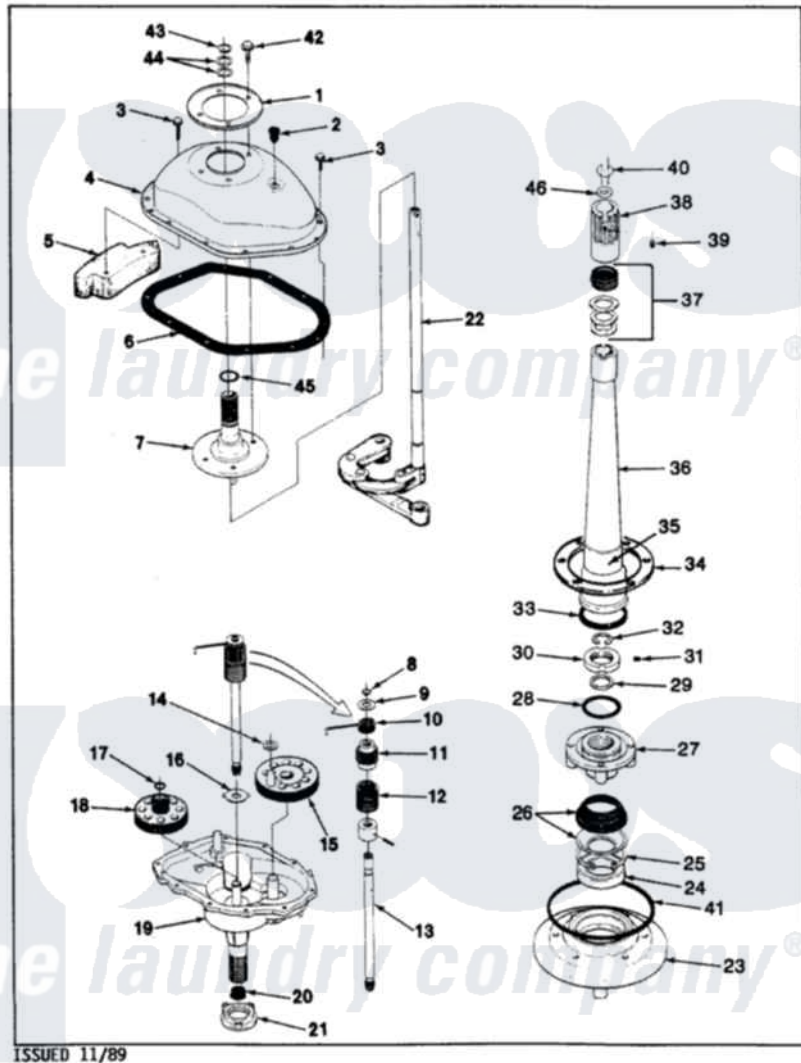

Magic Chef W20HY4C 04 - TRANSMISSION (REV. A-B)

MAGIC CHEF W20HY-4C TRANSMISSION & RELATED PARTS

Magic Chef [Residential Magic Chef W20HY4C Washer Parts](#) Parts Diagram 04 - TRANSMISSION (REV. A-B)
 Click on the part number to view part

Item	Original Part Number	Replaced By	Status	Part Description
1	33-9893	33-7187		Covr Reinforcmt
2	33-9373		Not Available	OIL FILL PLUG
3	25-7916			Bolt
4	33-4286N			Transmission Cover Kit
5	35-2130		Not Available	COUNTER WEIGHT
6	35-1030		Not Available	GASKET, TRANSMISSION HOUSING
7	33-8763	33-4286N		Transmission Cover Kit
8	25-7847			Ring, Retaining
9	25-7416		Not Available	WASHER, FLAT
10	33-6114	33-6463		Spring
11	35-2001			Pinion, Drive
12	33-3195		Not Available	SPRING
13	35-2116		Not Available	DRIVE SHAFT & HUB ASSY
"	LA-2005			Clutch Assembly Kit
14	25-7091			Thrust Washer
15	35-2043			Crank Gear

16	25-7274		Not Available	WASHER, STEEL
"	35-2070			Washer, Steel W/Tabs
"	35-2462	35-3825		Washer, Nylon
17	25-7853	25-7933		Ring, Retaining
18	35-2013	35-0547		Cluster Gear
19	35-2012		Not Available	TRANSMISSION HOUSING ASSY
20	35-2010	207843		Lip Seal Repair Kit
21	35-2111	12001562		Bearing Assembly
22	35-0628	35-3573		Linkage As
23	35-2059	35-2450		Housing Assembly, Bearing And Seal
24	35-2205			Bearing, Spin
25	25-7849			Retaining Ring
26	33-7224N			Tub Seal Assembly
27	33-9987		Not Available	BASKET HUB ASM
28	35-2061			Gasket, Tub To Housing
29	25-7722	33-4293N		Gasket Kit
30	33-9507	33-9504		Locknut
31	25-7120			Set Screw
32	25-7848			Retaining Ring
33	33-8718			Gasket
34	35-0930			Gasket
35	33-6790			Bearing, Agitator
36	33-4283N		Not Available	CENTERPOST KIT
37	33-7806N			Seal Assembly
38	33-9729		Not Available	DRIVE BLOCK ASM
39	25-7378			Set Screw
40	33-6817			Stud
41	35-2060			Seal, Tub To Housing
42	25-7359			Screw
43	25-7848			Retaining Ring
44	25-7057			Washer, Flat
45	25-7722	33-4293N		Gasket Kit
46	25-7316			Flat Washer
47	LA-2001		Not Available	TRANSMISSION REPLACEMENT KIT