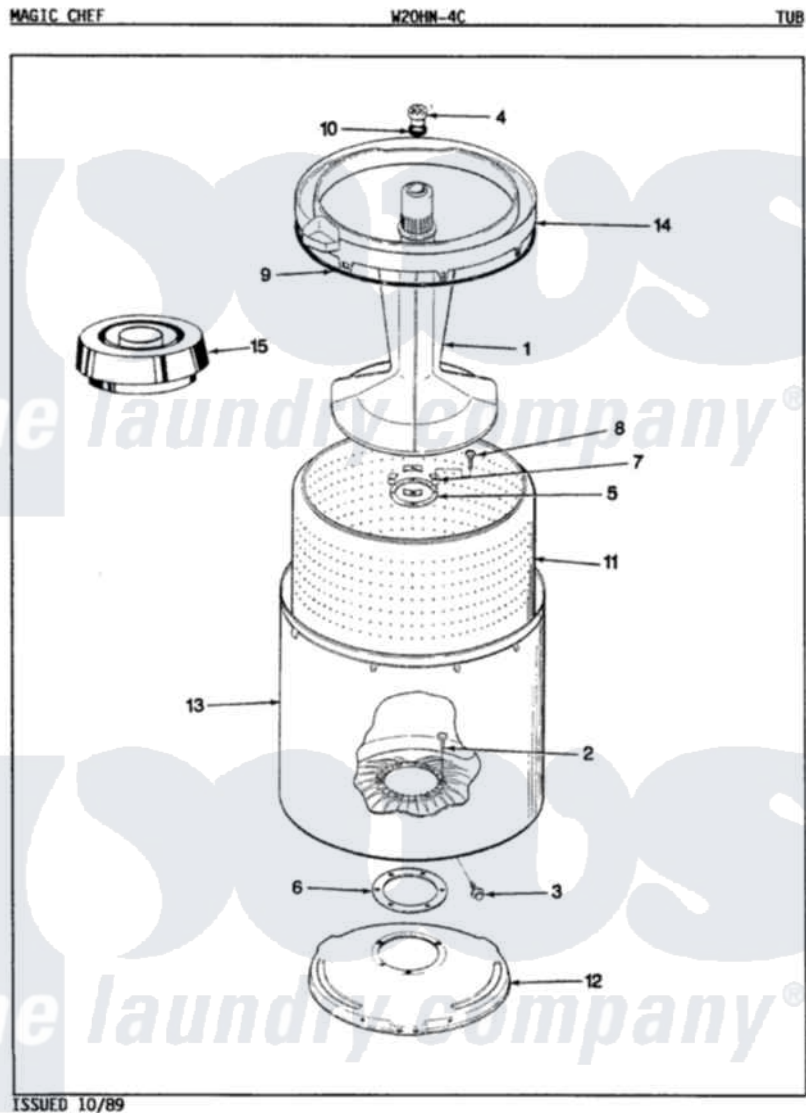

Magic Chef W20HY4C 05 - TUB (REV. A-B)

Magic Chef [Residential Magic Chef W20HY4C Washer Parts](#) Parts Diagram 05 - TUB (REV. A-B)
 Click on the part number to view part

Item	Original Part Number	Replaced By	Status	Part Description
1	35-2456	33-4352		Agitator
"	35-2371	33-4352		Agitator
2	35-2062	21001063		Screw, Shoulder
3	25-7914	22002933		Screw
4	33-6241			Cap
5	33-8959			Gasket
6	35-2061			Gasket, Tub To Housing
7	33-8799		Not Available	REINF PLATE
8	25-7783	4356852		Screw
9	35-2328			Seal, Tub Top
10	25-7330			Rubber Washer
11	35-2508		Not Available	BASKET WHITE
"	35-2381		Not Available	BASKET ASSY-WHITE
12	35-2023			Tub Support
13	35-2038			Tub
14	35-2262		Not Available	SHIELD, TUB TOP

" 35-2034

Not Available

TOP, TUB

15 33-9827

[35-2550](#)

Dispenser, Rinse

"

[35-2550](#)