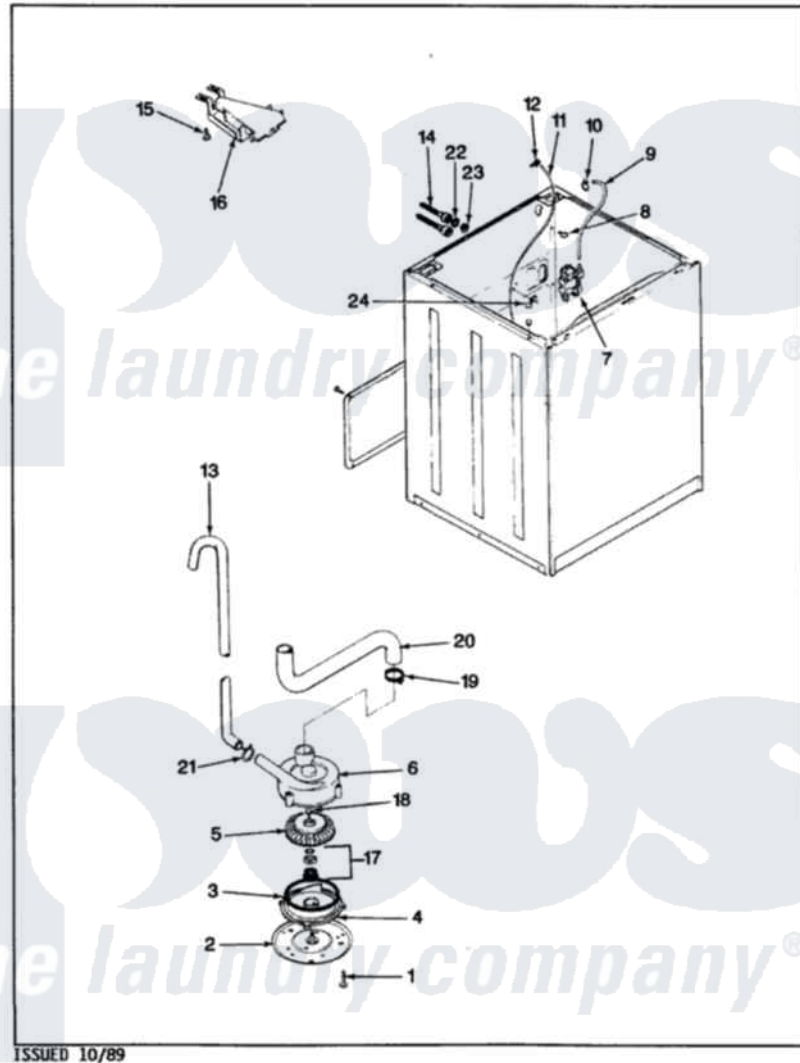

Magic Chef W20HY4C 06 - WATER CARRYING & PUMP ASSY. (REV. A-B)

MAGIC CHEF W20HN-4C WATER CARRYING & PUMP ASSEMBLY

ISSUED 10/89

Magic Chef [Residential Magic Chef W20HY4C Washer Parts](#) Parts Diagram 06 - WATER CARRYING & PUMP ASSY. (REV. A-B)

[Click on the part number to view part](#)

Item	Original Part Number	Replaced By	Status	Part Description
1	25-7405	3196164		Screw
2	33-6035		Not Available	PLATE & PULLEY ASSY.
3	33-6032			Gasket
4	35-2058			Base, Pump
5	35-2057	35-6465		Pump Assem
6	35-2099	35-6465		Pump Assem
"	35-2056		Not Available	HOUSING, PUMP
7	35-2374	35-2374N		Valve, Water
"	25-7220			Clip, Cabinet Top
8	25-7867	596669		Clamp, Manifold
9	35-2378	12002749		Hose, Flume Kit
10	25-7867	596669		Clamp, Manifold
11	35-2322	21001748		Hose, Pressure Switch
12	33-6099			Clamp
13	33-9436	211704		Hose, Drain
14	33-7046	89503		Hose-Inlet

"	35-0873	76313		Hosefill
15	25-3092	90767		Screw, 8A X 3/8 HeX Washer Head Tapping
16	35-2051	21001760		Flume Assembly / Water Diverter
17	35-0707			Seal, Seat And "O" Ring
18	25-7894	W10001180		Screw
19	25-6069		Not Available	CORBIN CLAMP
20	35-2131		Not Available	HOSE, SUMP TO PUMP
21	25-7796	596669		Clamp, Manifold
"	35-2261		Not Available	PAD, PRESSURE SWITCH HOSE
22	25-7048			Washer
23	33-7313	33-4264N		Strainer And Washer Kit
24	25-7796	596669		Clamp, Manifold