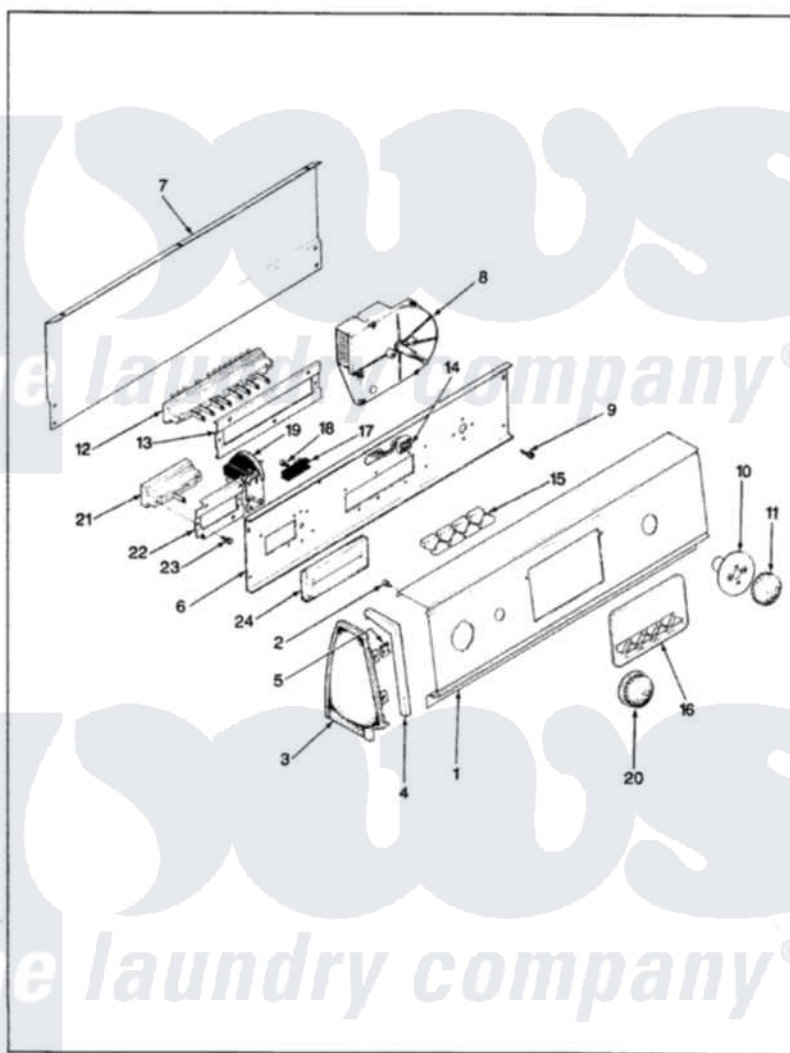

Magic Chef W20HY5 02 - CONTROL PANEL

MAGIC CHEF

W20HN-5

BACKGUARD

ISSUED 9/89

Magic Chef [Residential Magic Chef W20HY5 Washer Parts](#) Parts Diagram 02 - CONTROL PANEL

[Click on the part number to view part](#)

Item	Original Part Number	Replaced By	Status	Part Description
1	35-2166		Not Available	CONTROL PANEL
2	25-7852			Speedclip, Rr Shld To End Cap
"	25-7435	33002917		Screw, No.10-16
3	34-9487		Not Available	PLATE, REINFORCEMENT
"	25-7435	33002917		Screw, No.10-16
"	25-7697	25-2219		Screw
"	25-7649	910187		Screw
"	25-7852			Speedclip, Rr Shld To End Cap
"	25-7851			Speedclip, End Cap To Top
"	53-0265			LH Endcap
"	25-7702			Speedclip, End Cap To Control Panel
"	53-0264			RH Endcap
4	53-0277		Not Available	TRIM, END CAP (RT)
"	53-0278		Not Available	TRIM, END CAP (LT)