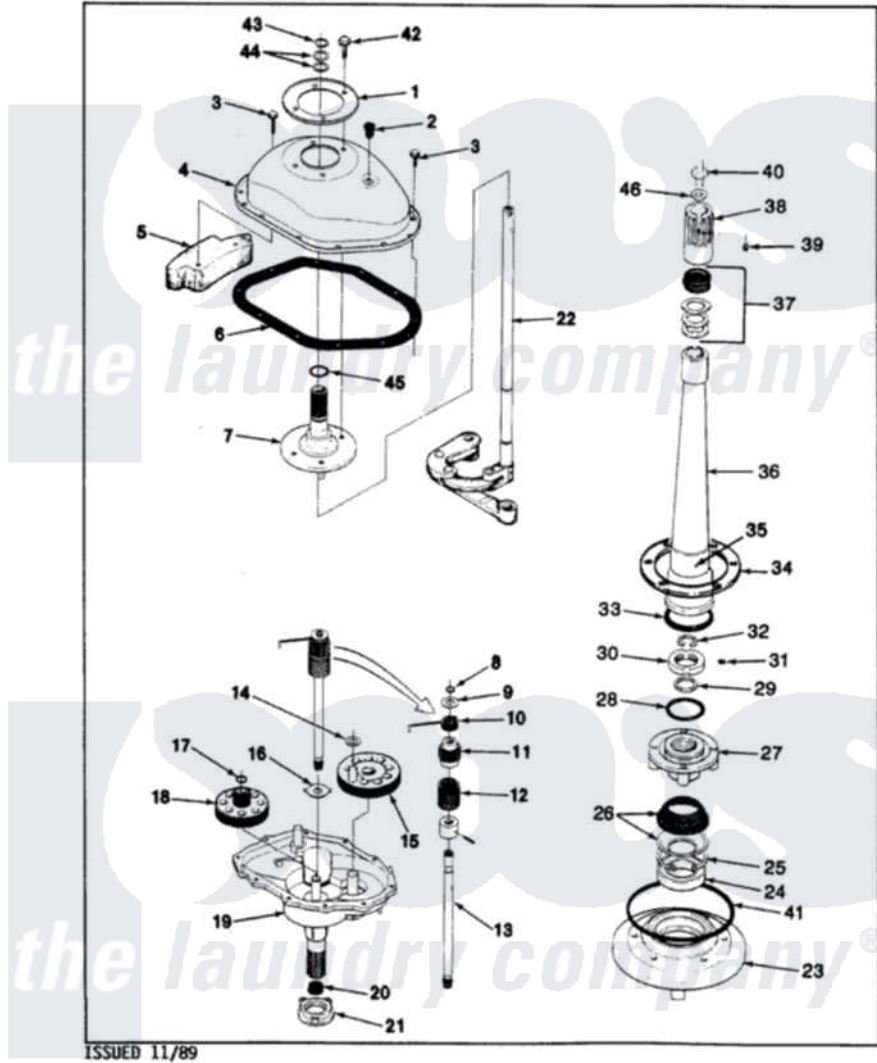

Magic Chef W20HY5 03 - TRANSMISSION

MAGIC CHEF W20HN-5 TRANSMISSION & RELATED PARTS

Magic Chef [Residential Magic Chef W20HY5 Washer Parts](#) Parts Diagram 03 - TRANSMISSION
 Click on the part number to view part

Item	Original Part Number	Replaced By	Status	Part Description
1	LA-2001		Not Available	TRANSMISSION REPLACEMENT KIT
"	33-9893	33-7187		Covr Reinforcmt
2	33-9373		Not Available	OIL FILL PLUG
3	25-7916			Bolt
4	33-4286N			Transmission Cover Kit
5	35-2130		Not Available	COUNTER WEIGHT
6	35-1030		Not Available	GASKET, TRANSMISSION HOUSING
7	33-8763	33-4286N		Transmission Cover Kit
8	25-7847			Ring, Retaining
9	25-7416		Not Available	WASHER, FLAT
10	33-6114	33-6463		Spring
11	35-2001			Pinion, Drive
12	33-3195		Not Available	SPRING
13	35-2116		Not Available	DRIVE SHAFT & HUB ASSY
"	LA-2005			Clutch Assembly Kit

14	25-7091		Thrust Washer
15	35-2043		Crank Gear
16	35-2070		Washer, Steel W/Tabs
"	35-2462	35-3825	Washer, Nylon
"	25-7274	Not Available	WASHER, STEEL
17	25-7853	25-7933	Ring, Retaining
18	35-2013	35-0547	Cluster Gear
19	35-2012	Not Available	TRANSMISSION HOUSING ASSY
20	35-2010	207843	Lip Seal Repair Kit
21	35-2111	12001562	Bearing Assembly
22	35-0628	35-3573	Linkage As
23	35-2059	35-2450	Housing Assembly, Bearing And Seal
24	35-2205		Bearing, Spin
25	25-7849		Retaining Ring
26	33-7224N		Tub Seal Assembly
27	33-9987	Not Available	BASKET HUB ASM
28	35-2061		Gasket, Tub To Housing
29	25-7722	33-4293N	Gasket Kit
30	33-9507	33-9504	Locknut
31	25-7120		Set Screw
32	25-7848		Retaining Ring
33	33-8718		Gasket
34	35-0930		Gasket
35	33-6790		Bearing, Agitator
36	33-4283N	Not Available	CENTERPOST KIT
37	33-7806N		Seal Assembly
38	33-9729	Not Available	DRIVE BLOCK ASM
39	25-7378		Set Screw
40	33-6817		Stud
41	35-2060		Seal, Tub To Housing
42	25-7359		Screw
43	25-7848		Retaining Ring
44	25-7057		Washer, Flat
45	25-7722	33-4293N	Gasket Kit
46	25-7316		Flat Washer