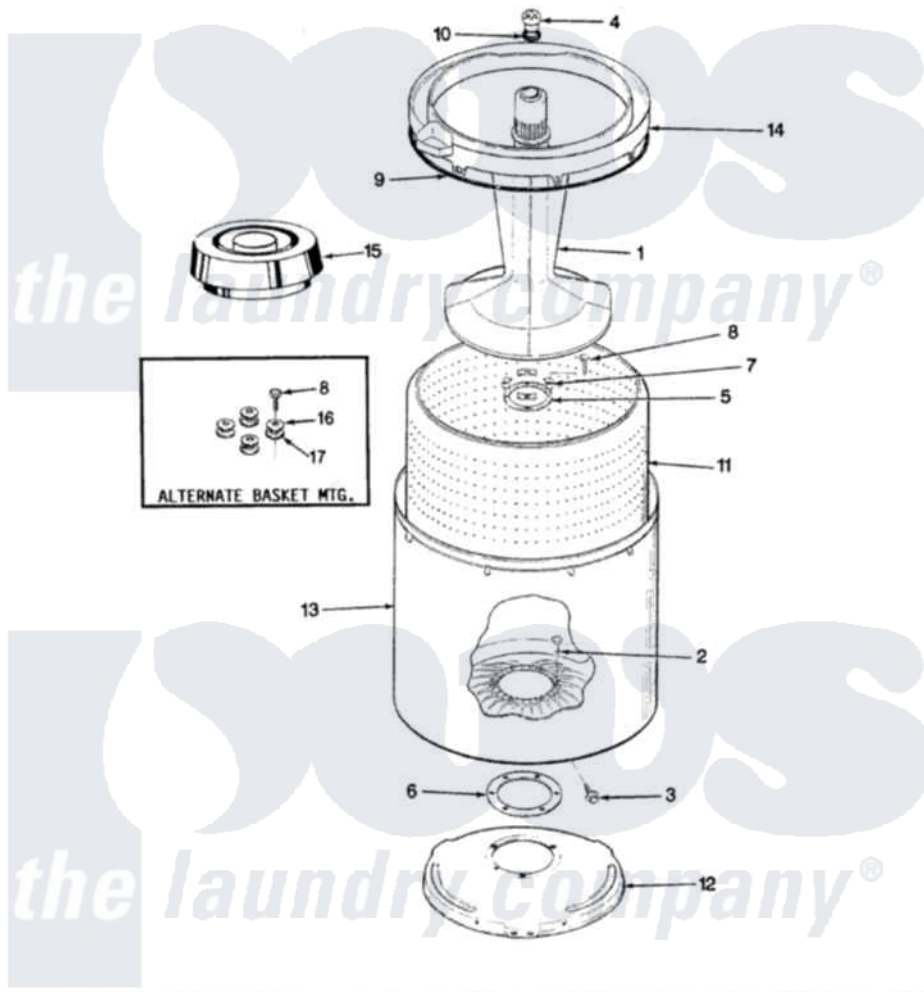

Magic Chef W20HY5 04 - TUB

SECTION: TUB
MODEL: W20HN-5

Issue Date: 6/90

Magic Chef [Residential Magic Chef W20HY5 Washer Parts](#) Parts Diagram 04 - TUB
Click on the part number to view part

Item	Original Part Number	Replaced By	Status	Part Description
1	35-2456	33-4352		Agitator
"	35-2371	33-4352		Agitator
2	35-2062	21001063		Screw, Shoulder
3	25-7914	22002933		Screw
4	33-6241			Cap
5	33-8959			Gasket
6	35-2061			Gasket, Tub To Housing
7	33-8799		Not Available	REINF PLATE
8	25-7783	4356852		Screw
9	35-2328			Seal, Tub Top
10	25-7330			Rubber Washer
11	35-2508		Not Available	BASKET WHITE
"	35-2381		Not Available	BASKET ASSY-WHITE
12	35-2023			Tub Support
"	35-2529		Not Available	TUB SUPPORT
13	35-2038			Tub

14	35-2262	Not Available	SHIELD, TUB TOP
"	35-2034	Not Available	TOP, TUB
15	33-9827	35-2550	Dispenser, Rinse
"	35-2550		Dispenser, Rinse
16	25-7921	Not Available	STEEL WASHER
17	25-7922		Cork Washer