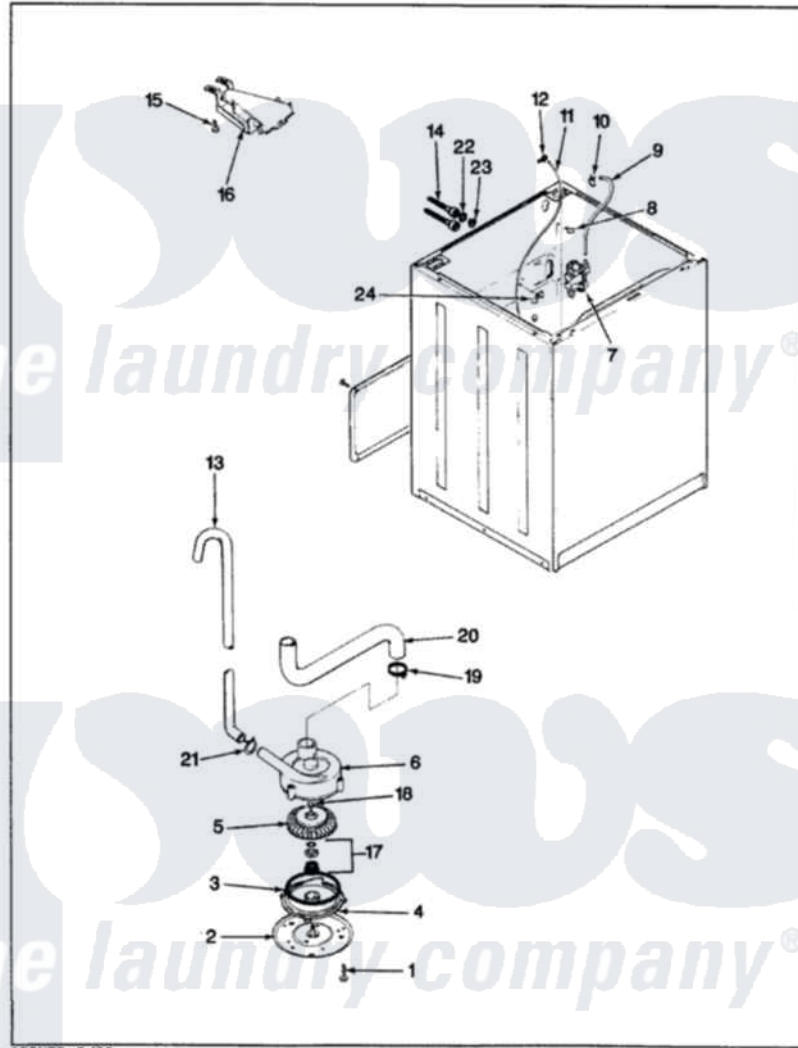

Magic Chef W20HY5 05 - WATER CARRYING & PUMP ASSEMBLY

MAGIC CHEF W20HN-5 WATER CARRYING & PUMP ASSEMBLY

ISSUED 9/89

Magic Chef [Residential Magic Chef W20HY5 Washer Parts](#) Parts Diagram 05 - WATER CARRYING & PUMP ASSEMBLY

[Click on the part number to view part](#)

Item	Original Part Number	Replaced By	Status	Part Description
1	25-7405	3196164		Screw
2	33-6035		Not Available	PLATE & PULLEY ASSY.
3	33-6032			Gasket
4	35-2058			Base, Pump
5	35-2057	35-6465		Pump Assem
6	35-2056		Not Available	HOUSING, PUMP
"	35-2099	35-6465		Pump Assem
7	25-7220			Clip, Cabinet Top
"	33-7044	35-2374N		Valve, Water
"	35-2374	35-2374N		Valve, Water
8	25-7867	596669		Clamp, Manifold
9	35-0541		Not Available	WATR INLET HOSE
"	35-2378	12002749		Hose, Flume Kit
10	25-7867	596669		Clamp, Manifold
"	25-7866	489503		Clamp
				BAR PRESSURE SWITCH

11	35-2261		Not Available	FAD, PRESSURE SWITCH HOSE
"	35-2321	21001748		Hose, Pressure Switch
12	33-6099			Clamp
13	33-9436	211704		Hose, Drain
14	33-7046	89503		Hose-Inlet
"	35-0873	76313		Hosefill
15	25-3092	90767		Screw, 8A X 3/8 HeX Washer Head Tapping
16	35-2051	21001760		Flume Assembly / Water Diverter
17	35-0707			Seal, Seat And "O" Ring
18	25-7894	W10001180		Screw
19	25-6069		Not Available	CORBIN CLAMP
20	35-2131		Not Available	HOSE, SUMP TO PUMP
21	25-7080	285655		Clamp, Hose
22	25-7048			Washer
23	33-7313	33-4264N		Strainer And Washer Kit
24	25-7796	596669		Clamp, Manifold