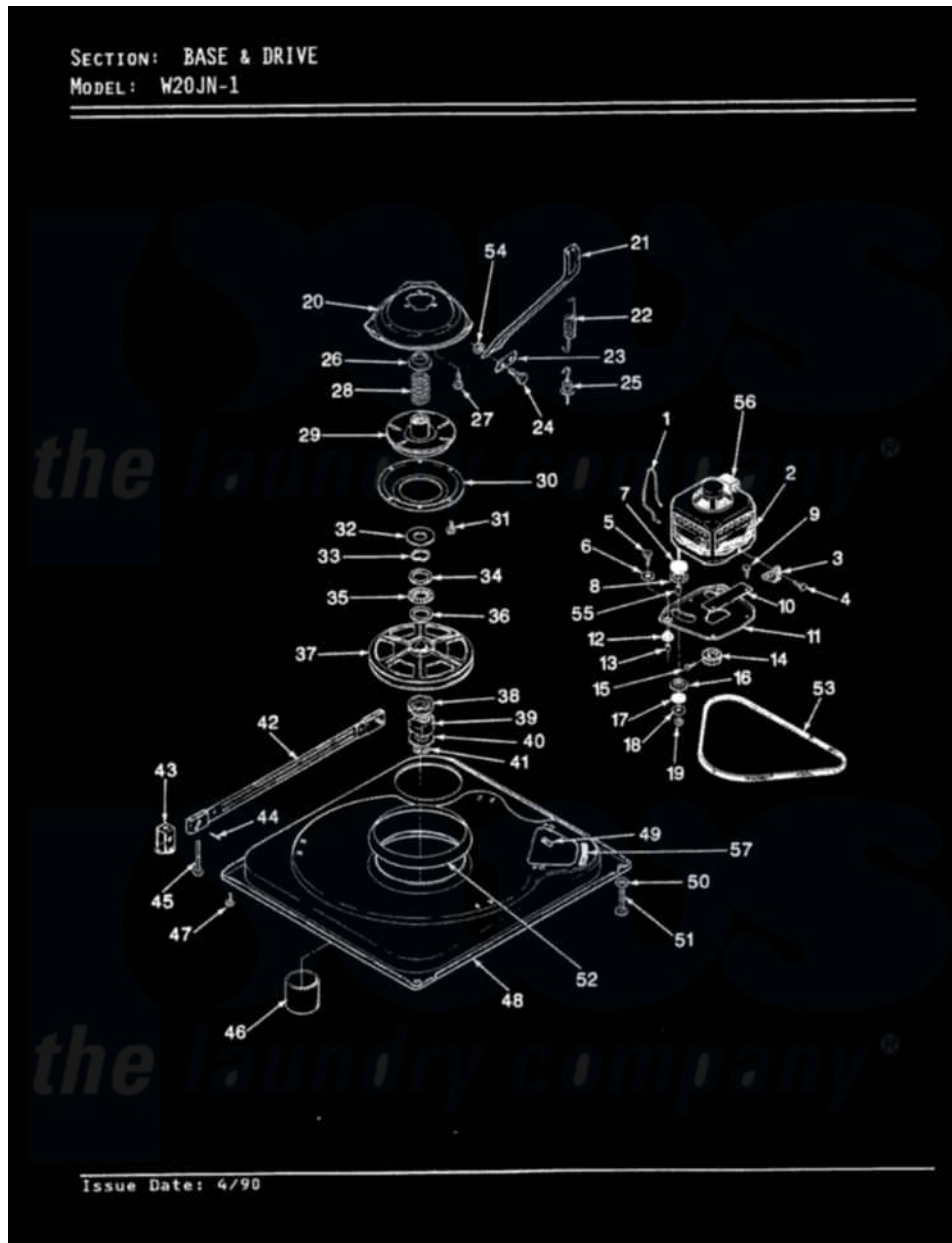

Magic Chef W20JA1 01 - BASE & DRIVE (REV. A-D)

Magic Chef [Residential Magic Chef W20JA1 Washer Parts](#) Parts Diagram 01 - BASE & DRIVE (REV. A-D)
 Click on the part number to view part

Item	Original Part Number	Replaced By	Status	Part Description
1	35-0235			Spring, Motor Pivot
2	LA-2002		Not Available	MOTOR KIT
"	35-2030		Not Available	MOTOR
3	33-9945			Slide, Foot
4	25-7418	33001178		Back, Tumbler
5	25-7833	21001977		Screw
6	25-7834			Washer, Motor/Base Screw
7	33-9946			Isolator, Motor
8	33-9944	35-3570		Washer, Motor Pivot
9	25-3083	212951		Screw, No.6-32 X 1/4 Inch
10	33-9947		Not Available	DBL.PIVOT SLIDE
11	35-2810	21001783		Plate And Screw Assembly
"	35-2021	21001783		Plate And Screw Assembly
12	33-9941	35-3646		Isolator, Motor Plate
13	25-7831			Spacer, Mounting
14	35-2124	W10143344		Pulley