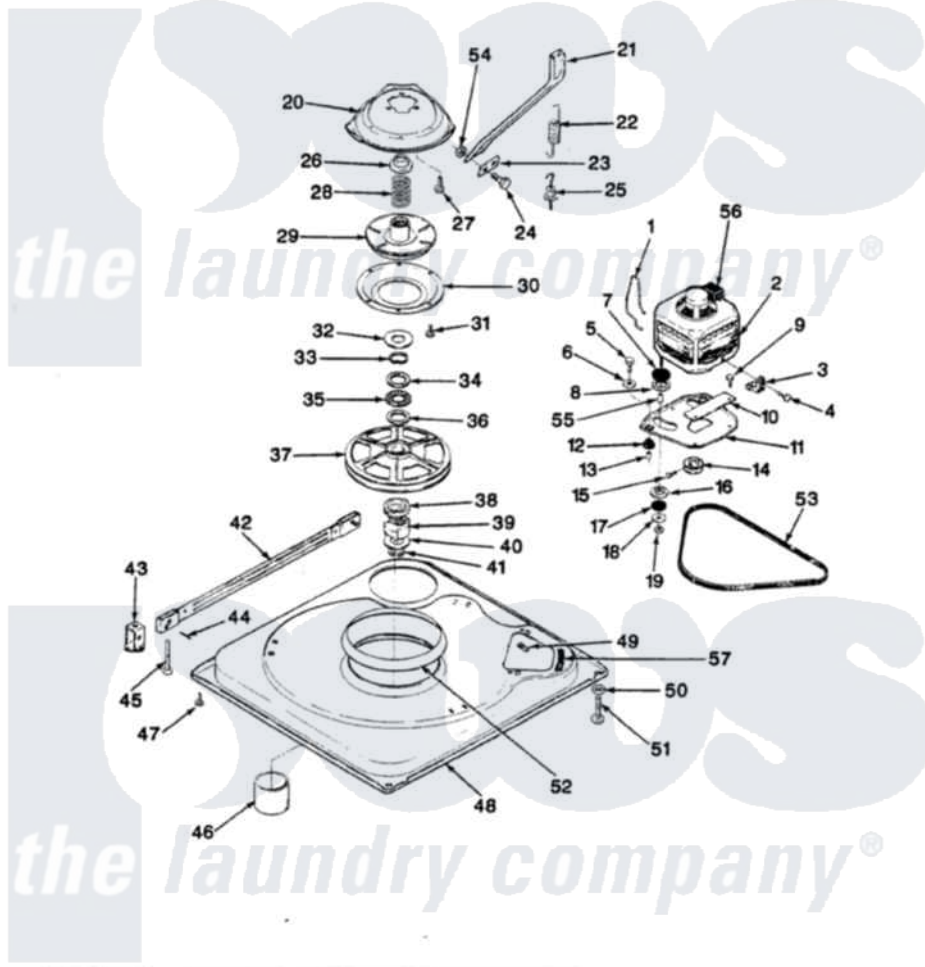

Magic Chef W20JA1 02 - BASE & DRIVE (REV. E-F)

SECTION: BASE & DRIVE
MODEL: W20JN-1

Issue Date: 4/90

Magic Chef [Residential Magic Chef W20JA1 Washer Parts](#) Parts Diagram 02 - BASE & DRIVE (REV. E-F)
Click on the part number to view part

Item	Original Part Number	Replaced By	Status	Part Description
1	35-0235			Spring, Motor Pivot
2	35-2030		Not Available	MOTOR
"	LA-2002		Not Available	MOTOR KIT
3	33-9945			Slide, Foot
4	25-7418	33001178		Back, Tumbler
5	25-7833	21001977		Screw
6	25-7834			Washer, Motor/Base Screw
7	33-9946			Isolator, Motor
8	33-9944	35-3570		Washer, Motor Pivot
9	25-3083	212951		Screw, No.6-32 X 1/4 Inch
10	33-9947		Not Available	DBL.PIVOT SLIDE
"	35-2810	21001783		Plate And Screw Assembly
12	33-9941	35-3646		Isolator, Motor Plate
13	25-7831			Spacer, Mounting
14	35-2124	W10143344		Pulley
15	25-7117			Set Screw