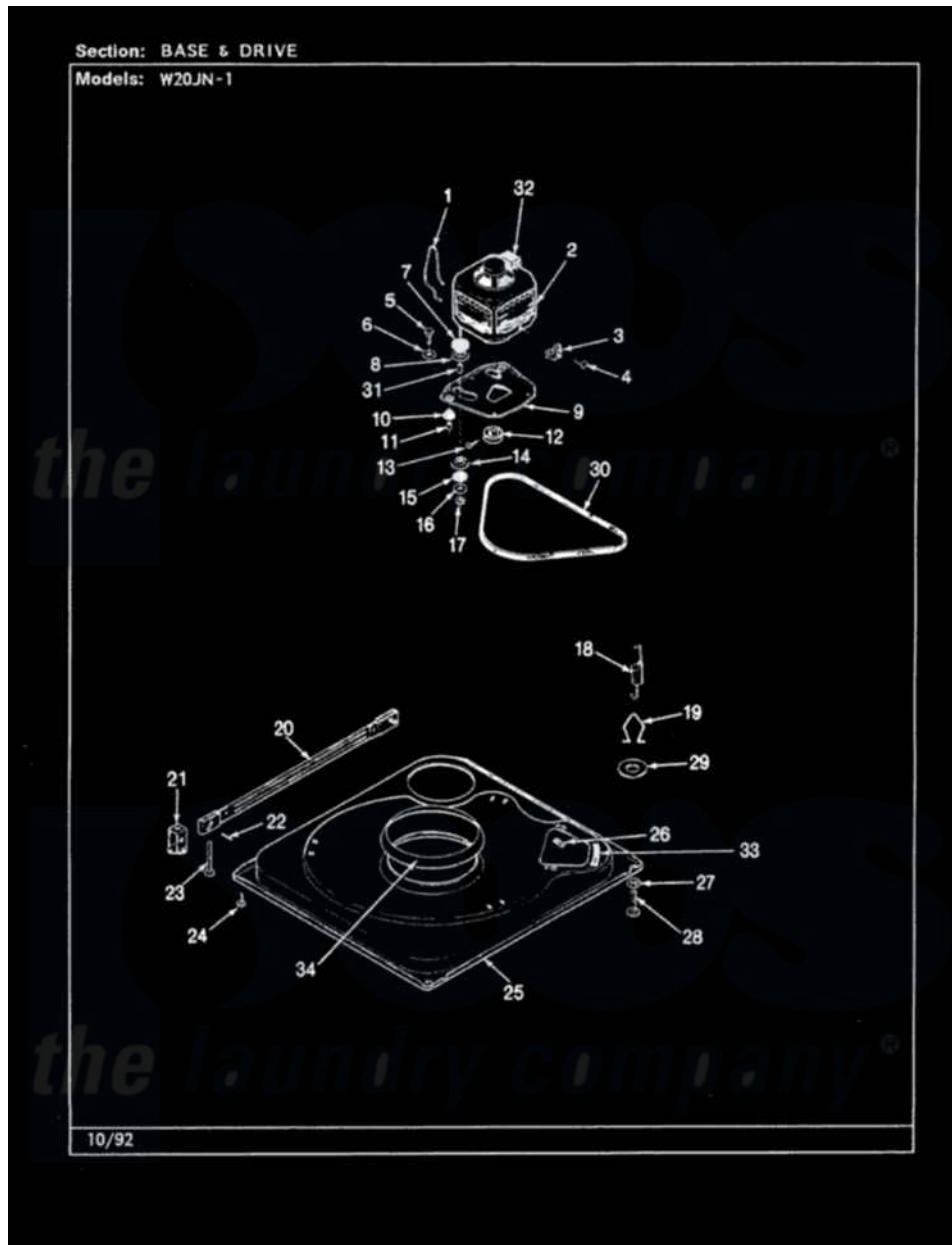

Magic Chef W20JA1 03 - BASE & DRIVE (REV. G-L)

Magic Chef [Residential Magic Chef W20JA1 Washer Parts](#) Parts Diagram 03 - BASE & DRIVE (REV. G-L)
 Click on the part number to view part

Item	Original Part Number	Replaced By	Status	Part Description
1	35-0235			Spring, Motor Pivot
2	LA-2002		Not Available	MOTOR KIT
"	35-2030		Not Available	MOTOR
3	33-9945			Slide, Foot
4	25-7418	33001178		Back, Tumbler
5	25-7833	21001977		Screw
6	25-7834			Washer, Motor/Base Screw
7	33-9946			Isolator, Motor
8	33-9944	35-3570		Washer, Motor Pivot
9	35-2810	21001783		Plate And Screw Assembly
10	33-9941	35-3646		Isolator, Motor Plate
11	25-7831			Spacer, Mounting
12	35-2124	W10143344		Pulley
13	25-7117			Set Screw
14	33-9943	35-3571		Slide, Motor Pivot
15	33-9967			Washer, Motor Isolator

16	25-7047		Washer, Flat
17	25-7325	Y707702	Locknut
18	35-2681		Not Available
"	35-3658		SPRING, SUSPENSION
			Spring, Suspension
19	35-2976		Not Available
			HOOK, SUSPENSION SPRING
20	35-2049	21001881	Bar, Stabilizer
21	35-2046		Bracket, Stabilizer
22	35-2052		Pin, Stabilizer
23	35-2050	22004469	Leg And Foot Self Stabalizing
24	25-7828	489483	Screw 10-32 X 1/2
"	35-2039		Not Available
			PAD, FOOT
25	35-2984		Not Available
			BASE
26	25-7838	25-7845	Speednut, Motor
27	25-7915		Hex Nut
28	35-0772	25001119	Foot And Pad Assembly
"	35-0837	25001119	Foot And Pad Assembly
29	Y25-7951		Washer, Suspension Hook
30	35-2320	21352320	Belt, Drive
31	25-7830		Spacer
32	33-9765		Switch, Motor
33	35-2065		Pad, Motor Plate
34	35-2357	21002026	Snubber