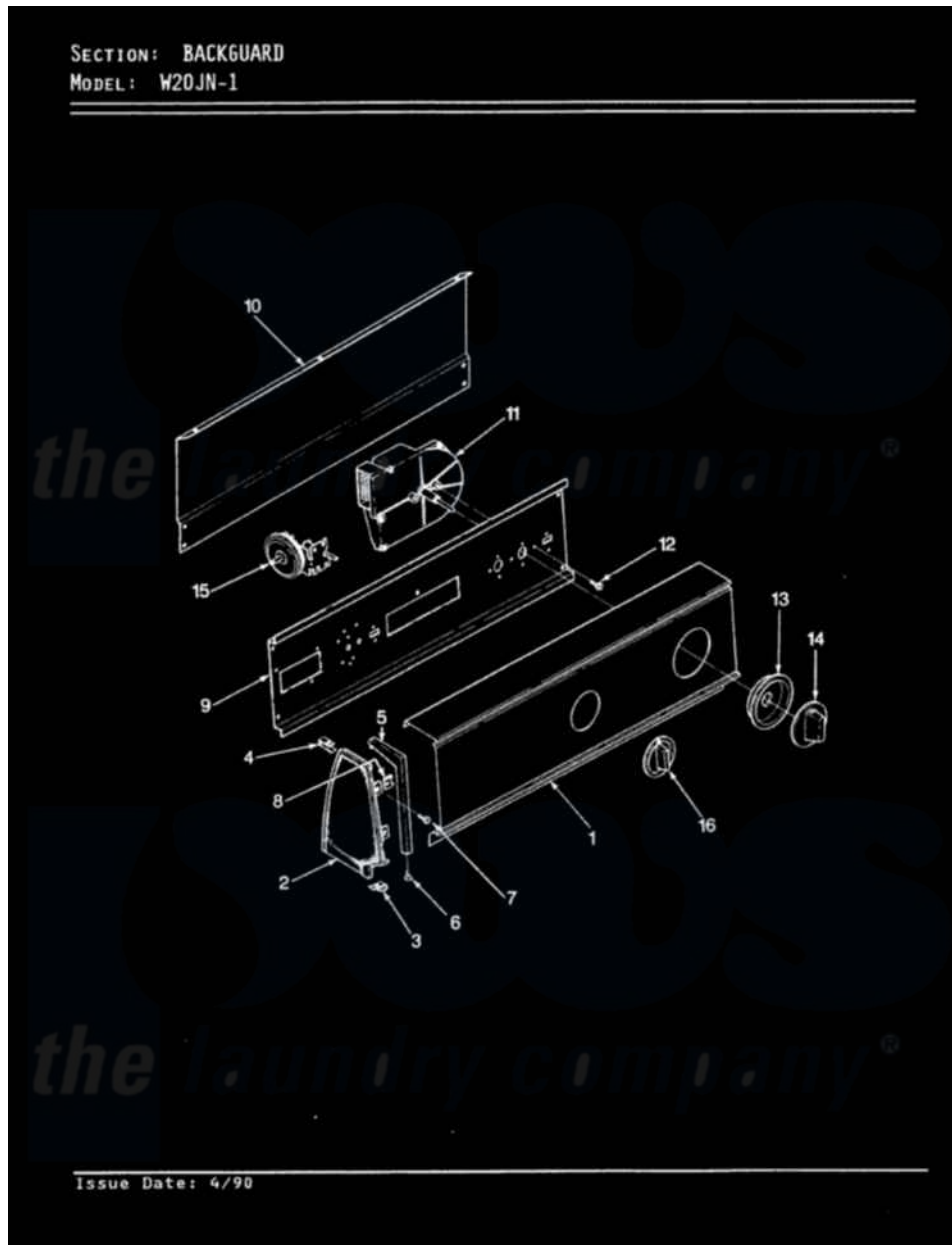

Magic Chef W20JA1 04 - CONTROL PANEL (REV. A-D)

Magic Chef [Residential Magic Chef W20JA1 Washer Parts](#) Parts Diagram 04 - CONTROL PANEL (REV. A-D)
Click on the part number to view part

Item	Original Part Number	Replaced By	Status	Part Description
1	35-2580		Not Available	PANEL, CONTROL
"	25-7793			Screw
"	25-7702			Speedclip, End Cap To Control Panel
2	53-0265			LH Endcap
"	53-0264			RH Endcap
"	35-2669		Not Available	CAP, END (LT)(WHT)
"	35-2668	21001453		Cap- End
3	25-7851			Speedclip, End Cap To Top
"	34-9487		Not Available	PLATE, REINFORCEMENT
"	25-7697	25-2219		Screw
4	25-7852			Speedclip, Rr Shld To End Cap
"	25-7435	33002917		Screw, No.10-16
5	53-0277		Not Available	TRIM, END CAP (RT)
"	53-0278		Not Available	TRIM, END CAP (LT)
6	25-7760			Screw

7	25-3092	90767	Screw, 8A X 3/8 HeX Washer Head Tapping
8	25-7702		Speedclip, End Cap To Control Panel
9	53-0365	53-1676	Shield, Control
"	35-2680		Not Available CONTROL SHIELD
10	25-3457		Screw, Sems
"	25-3092	90767	Screw, 8A X 3/8 HeX Washer Head Tapping
"	35-2688	21001460	Shield, Rear
"	53-0268	21001460	Shield, Rear
11	35-2208		Not Available TIMER
12	25-0205	216412	Screw, Bracket To Timer
13	35-2254	12500058	Knob Ski
14	35-2187	12500058	Knob Ski
15	35-2145	21001554	Switch, Water Level
16	25-3092	90767	Screw, 8A X 3/8 HeX Washer Head Tapping
"	35-2519		Not Available MANUAL, USE & CARE
"	35-2185	21001283	Knob, Selector----Piq