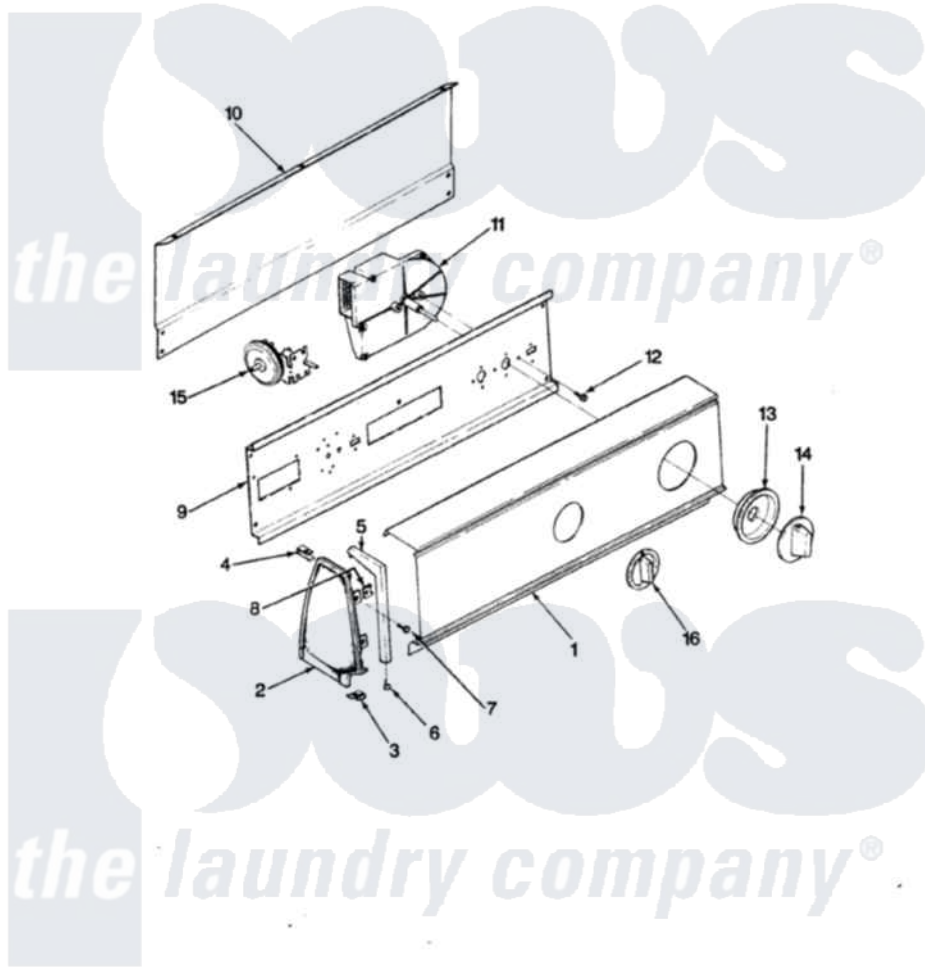

Magic Chef W20JA1 05 - CONTROL PANEL (REV. E-F)

SECTION: BACKGUARD
MODEL: W20JN-1

Issue Date: 4/90

Magic Chef [Residential Magic Chef W20JA1 Washer Parts](#) Parts Diagram 05 - CONTROL PANEL (REV. E-F)
Click on the part number to view part

Item	Original Part Number	Replaced By	Status	Part Description
1	25-7702			Speedclip, End Cap To Control Panel
"	35-2580		Not Available	PANEL, CONTROL
"	25-7793			Screw
2	35-2669		Not Available	CAP, END (LT)(WHT)
"	35-2668	21001453		Cap- End
3	34-9487		Not Available	PLATE, REINFORCEMENT
"	25-7697	25-2219		Screw
"	25-7851			Speedclip, End Cap To Top
4	25-7435	33002917		Screw, No.10-16
"	25-7852			Speedclip, Rr Shld To End Cap
5	53-0278		Not Available	TRIM, END CAP (LT)
"	53-0277		Not Available	TRIM, END CAP (RT)
6	25-7760			Screw
7	25-3092	90767		Screw, 8A X 3/8 HeX Washer Head Tapping

8	25-7702		Speedclip, End Cap To Control Panel
9	35-2680	Not Available	CONTROL SHIELD
10	35-2688	21001460	Shield, Rear
"	25-3457		Screw, Sems
"	25-3092	90767	Screw, 8A X 3/8 HeX Washer Head Tapping
11	35-2208	Not Available	TIMER
12	25-0205	216412	Screw, Bracket To Timer
13	35-2254	12500058	Knob Ski
14	35-2187	12500058	Knob Ski
15	35-2145	21001554	Switch, Water Level
16	35-2519	Not Available	MANUAL, USE & CARE
"	25-3092	90767	Screw, 8A X 3/8 HeX Washer Head Tapping
"	35-2185	21001283	Knob, Selector---Piq