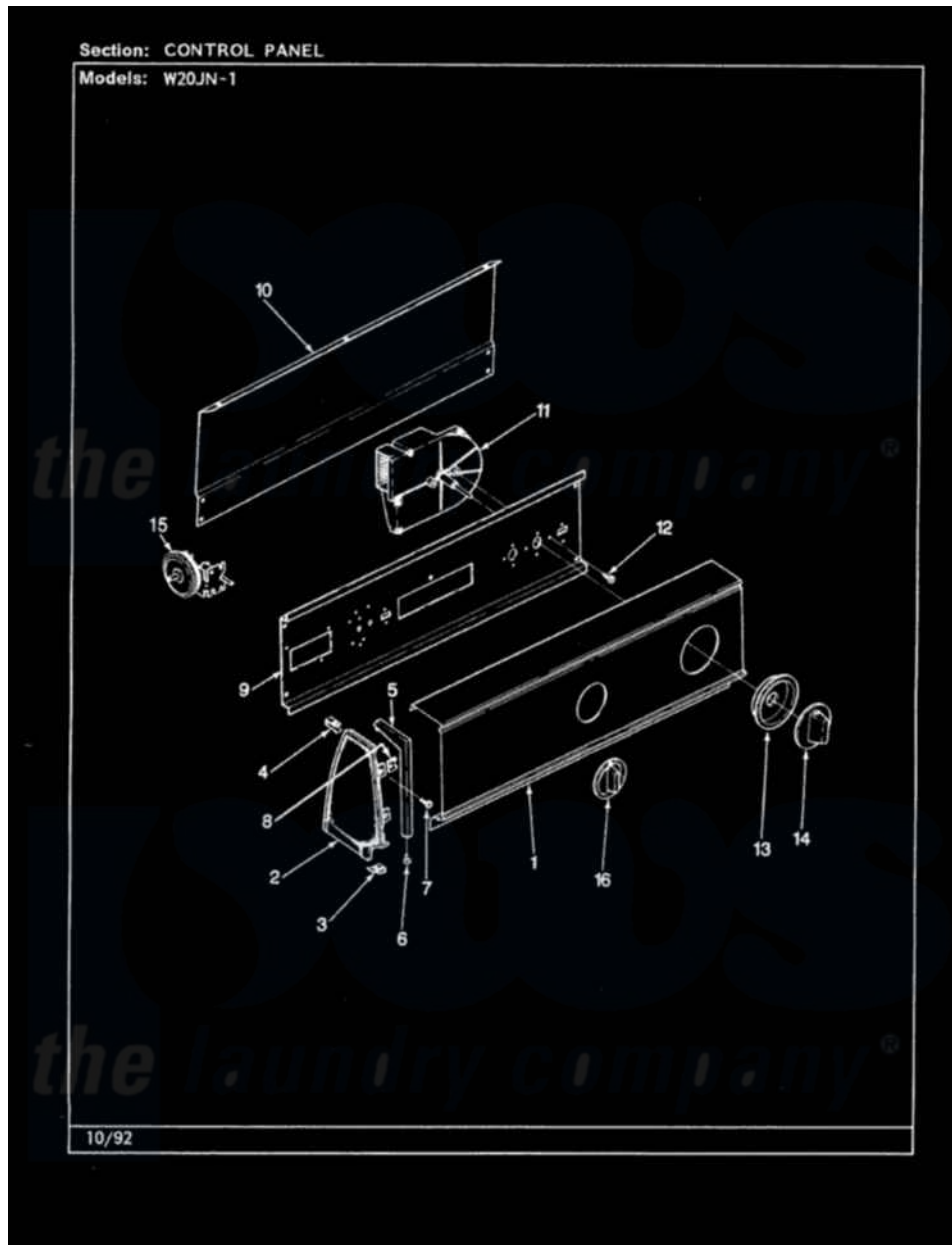

# Magic Chef W20JA1 06 - CONTROL PANEL (REV. G-L)

Magic Chef [Residential Magic Chef W20JA1 Washer Parts](#) Parts Diagram 06 - CONTROL PANEL (REV. G-L)  
 Click on the part number to view part

Item	Original Part Number	Replaced By	Status	Part Description
1	<a href="#">25-7702</a>			Speedclip, End Cap To Control Panel
"	<a href="#">25-7793</a>			Screw
"	35-2580		Not Available	PANEL, CONTROL
2	35-2488	<a href="#">21001452</a>		Cap- End
"	35-2487	<a href="#">21001451</a>		Cap- End
3	34-9487		Not Available	PLATE, REINFORCEMENT
"	25-7697	<a href="#">25-2219</a>		Screw
"	<a href="#">25-7851</a>			Speedclip, End Cap To Top
4	25-7435	<a href="#">33002917</a>		Screw, No.10-16
"	<a href="#">25-7852</a>			Speedclip, Rr Shld To End Cap
5	53-0278		Not Available	TRIM, END CAP (LT)
"	53-0277		Not Available	TRIM, END CAP (RT)
6	<a href="#">25-7760</a>			Screw
7	25-3092	<a href="#">90767</a>		Screw, 8A X 3/8 HeX Washer Head Tapping

8	<a href="#">25-7702</a>		Speedclip, End Cap To Control Panel
9	<a href="#">53-1676</a>		Shield, Control
10	35-2688	<a href="#">21001460</a>	Shield, Rear
"	25-7853	<a href="#">25-7933</a>	Ring, Retaining
"	<a href="#">25-3457</a>		Screw, Sems
"	25-3092	<a href="#">90767</a>	Screw, 8A X 3/8 HeX Washer Head Tapping
11	35-2208	Not Available	TIMER
12	25-0205	<a href="#">216412</a>	Screw, Bracket To Timer
13	35-2254	<a href="#">12500058</a>	Knob Ski
14	35-2187	<a href="#">12500058</a>	Knob Ski
15	35-2801	<a href="#">21001554</a>	Switch, Water Level
"	25-3092	<a href="#">90767</a>	Screw, 8A X 3/8 HeX Washer Head Tapping
"	35-3283	<a href="#">21001554</a>	Switch, Water Level
16	16000329	Not Available	GUIDE, QUICK REF. - MAGIC CHEF
"	35-2185	<a href="#">21001283</a>	Knob, Selector---Piq
17	35-2519	Not Available	MANUAL, USE & CARE