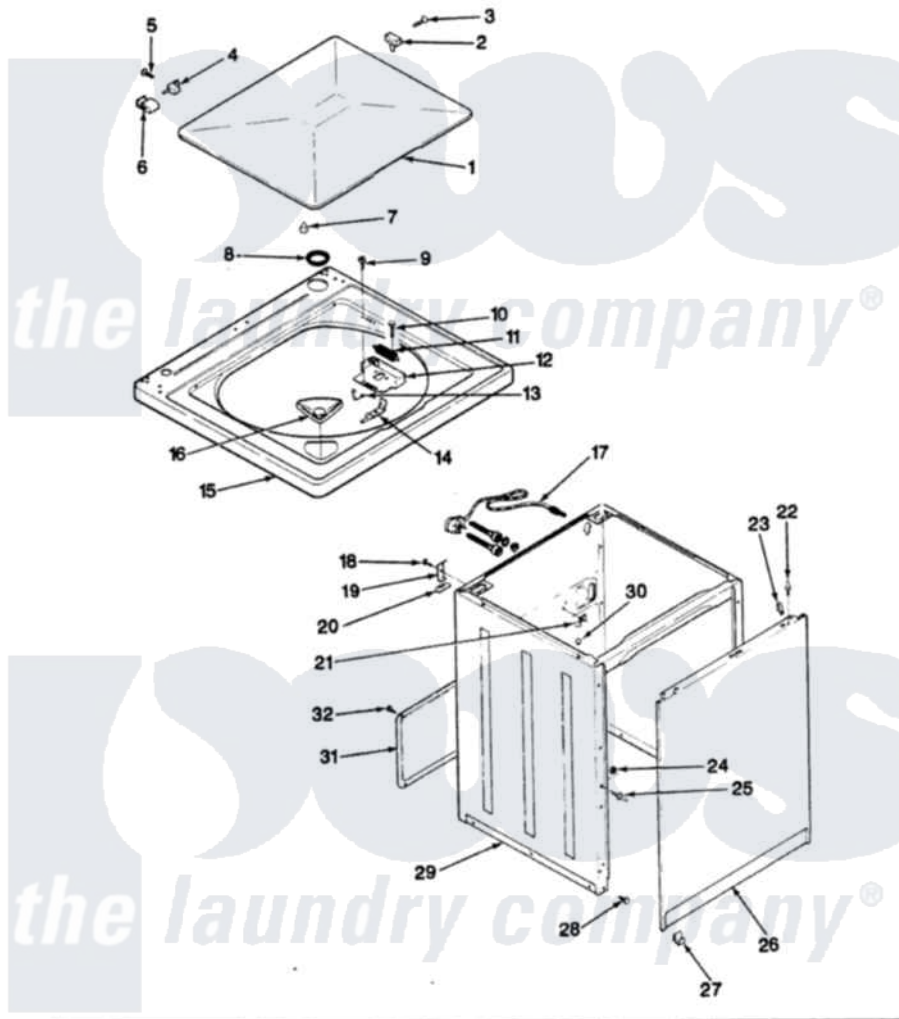

Magic Chef W20JA1 07 - EXTERIOR (REV. A-D)

SECTION: EXTERIOR

MODEL: W20JN-1

Issue Date: 4/90

Magic Chef [Residential Magic Chef W20JA1 Washer Parts](#) Parts Diagram 07 - EXTERIOR (REV. A-D)

[Click on the part number to view part](#)

Item	Original Part Number	Replaced By	Status	Part Description
1	35-0581			Bumper, Door
"	35-2026-24		Not Available	LID (ALM)
2	25-7436			Nylite Washer
"	43-0057			Actuator, Door Switch
3	25-7438			Screw
4	35-2045			Pin, Hinge
"	25-7086	Y0308025		Washer, Stainless Steel
5	25-7455	99002757		Screw
6	35-2044			Hinge, Lid
7	25-7455	99002757		Screw
8	35-2063			Bushing, Insulator
9	25-7463	7101P012-60		Screw
10	25-7437	40040701		Screw, Tapping No.6b-20
11	33-8911	12001187		Kit, Lid Switch Assembly
"	33-9064	12001187		Kit, Lid Switch Assembly
12	33-8289	12001187		Kit, Lid Switch Assembly

"	25-7463	7101P012-60	Screw
"	25-7436		Nylite Washer
13	25-7878		Clip
14	33-9063	12001187	Kit, Lid Switch Assembly
15	35-2739-24		Not Available
			TOP, CABINET (ALM)
"	35-2027-24		Not Available
			TOP, CABINET
16	25-7733	681414	Screw, 10AB X 1/2
"	33-9906	21001167	Dispenser, Bleach
17	35-0680		Not Available
			CORD, POWER
18	25-7893		Screw
19	33-7450	35-2846	Hinge, Cabinet Top
20	33-0930		Pad, Top Hinge
21	33-6099		Clamp
25	53-0643		Pin, Locator
26	35-2084-24		Panel, Front
"	25-7732	681414	Screw, 10AB X 1/2
27	53-0120		Clip, Front Panel
28	33-2653		Bumper, Cabinet
29	35-2106-24	12001802	Kit, Cabinet/Rear Shield
30	33-2653		Bumper, Cabinet
31	35-2108	21001871	Cabinet