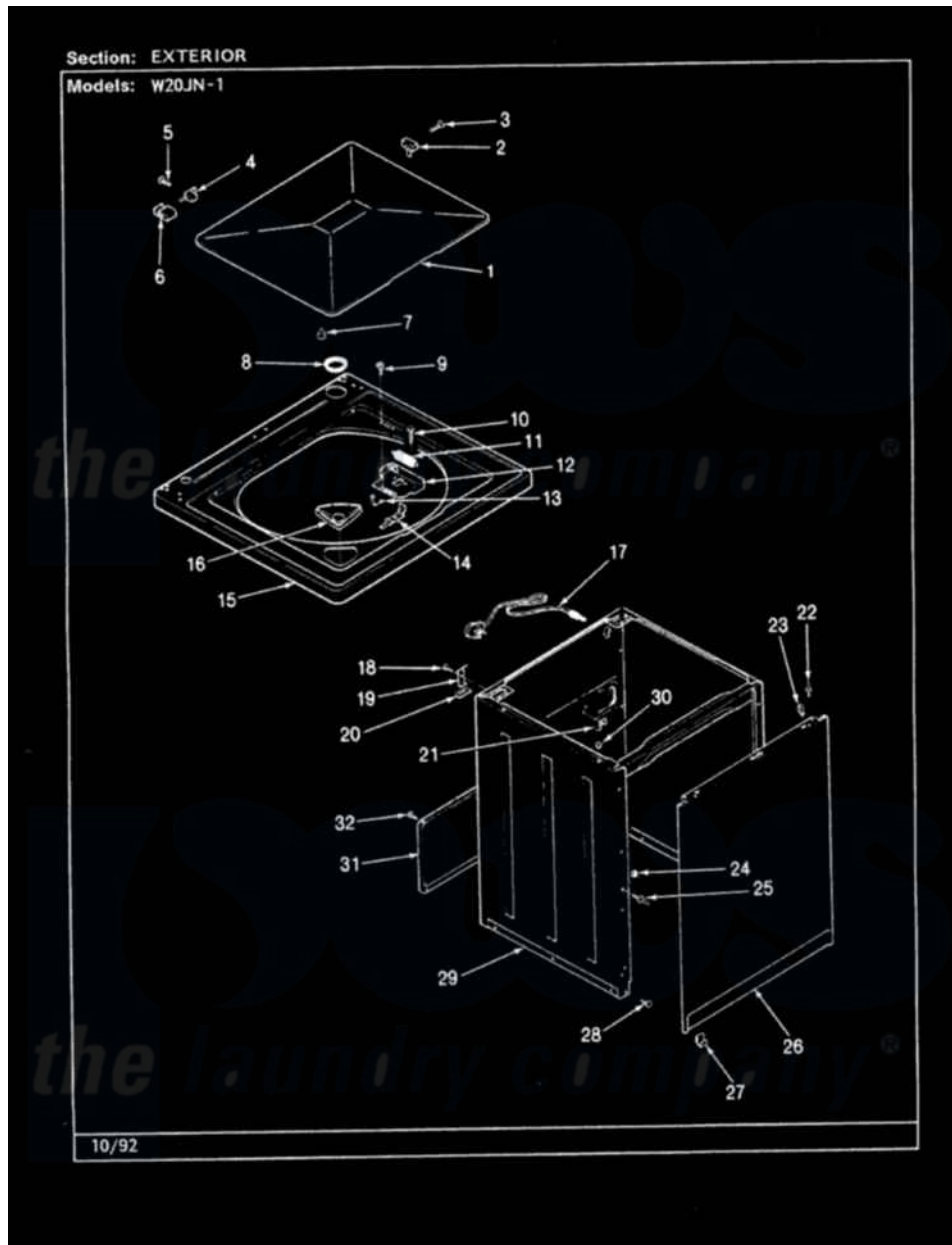

Magic Chef W20JA1 08 - EXTERIOR (REV. G-L)

Magic Chef [Residential Magic Chef W20JA1 Washer Parts](#) Parts Diagram 08 - EXTERIOR (REV. G-L)
 Click on the part number to view part

Item	Original Part Number	Replaced By	Status	Part Description
1	35-2026-24		Not Available	LID (ALM)
2	25-7436			Nylite Washer
"	43-0057			Actuator, Door Switch
3	25-7438			Screw
4	25-7086	Y0308025		Washer, Stainless Steel
"	35-2045			Pin, Hinge
5	25-7893			Screw
6	35-2044			Hinge, Lid
7	35-0581			Bumper, Door
8	35-2063			Bushing, Insulator
"	35-2064			Bushing, Insulating
9	25-7463	7101P012-60		Screw
10	25-7437	40040701		Screw, Tapping No.6b-20
12	35-2795	12001187		Kit, Lid Switch Assembly
13	25-7878			Clip
14	35-2805	12001187		Kit, Lid Switch Assembly

15	35-2739-24		Not Available	TOP, CABINET (ALM)
16	33-9906	21001167		Dispenser, Bleach
17	35-0680		Not Available	CORD, POWER
18	25-7893			Screw
19	33-7450	35-2846		Hinge, Cabinet Top
20	33-0930			Pad, Top Hinge
21	25-7796	596669		Clamp, Manifold
22	53-0643			Pin, Locator
23	25-7220			Clip, Cabinet Top
24	25-0224	3400029		Nut, Adapter Plate
25	53-0643			Pin, Locator
26	35-2084-24			Panel, Front
27	53-0120			Clip, Front Panel
28	33-2653			Bumper, Cabinet
29	35-2106-24	12001802		Kit, Cabinet/Rear Shield
30	33-2653			Bumper, Cabinet
31	35-2108	21001871		Cabinet
32	25-7733	681414		Screw, 10AB X 1/2