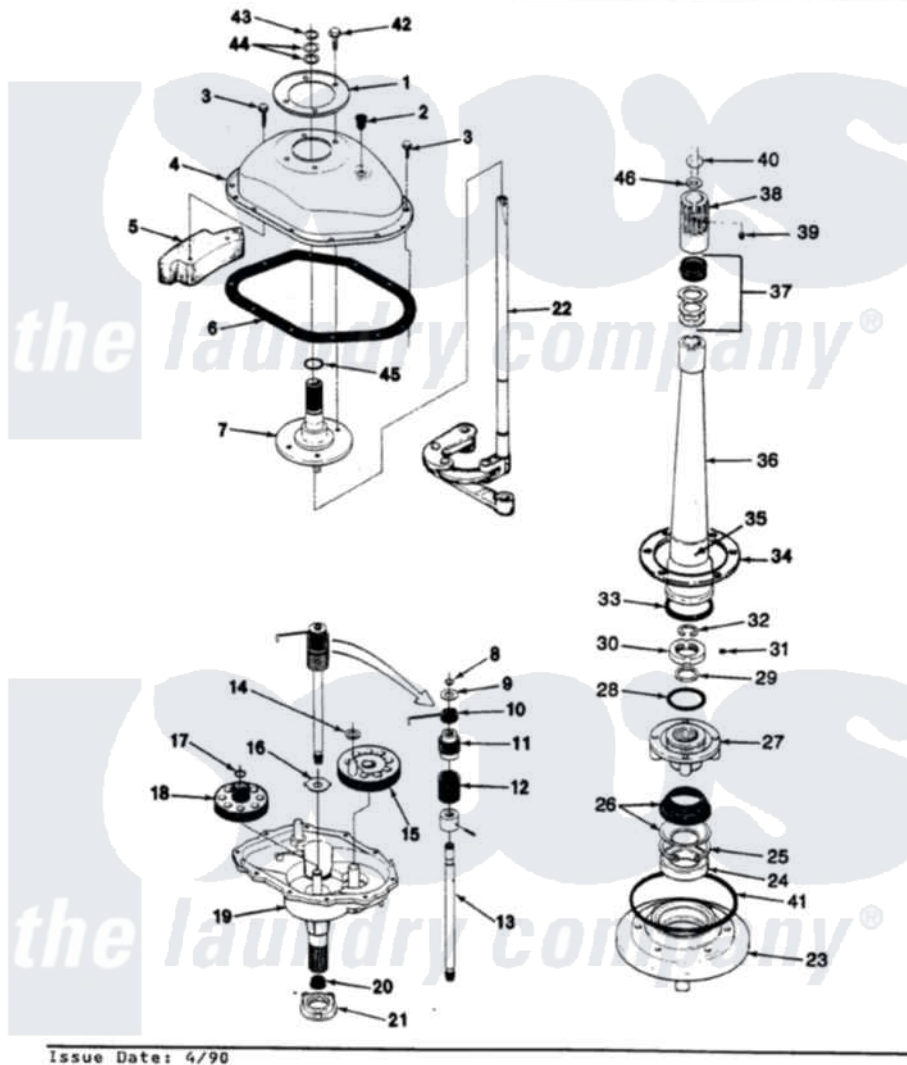

Magic Chef W20JA1 09 - TRANSMISSION & RELATED PARTS (REV. E-F)

SECTION: TRANSMISSION & RELATED PARTS
MODEL: W20JN-1

Issue Date: 4/90

Magic Chef Residential Magic Chef W20JA1 Washer Parts Diagram 09 - TRANSMISSION & RELATED PARTS (REV. E-F)

[Click on the part number to view part](#)

Item	Original Part Number	Replaced By	Status	Part Description
1	33-9893	33-7187		Covr Reinforcmt
2	35-2621			Plug, Oil Fill
"	33-9373		Not Available	OIL FILL PLUG
3	25-7916			Bolt
4	33-4286N			Transmission Cover Kit
"	35-2620		Not Available	COVER, TRANSMISSION
5	35-2130		Not Available	COUNTER WEIGHT
"	35-2642			Counterweight
6	35-1030		Not Available	GASKET, TRANSMISSION HOUSING
7	35-2654			Drive Tube Assembly
"	33-8763	33-4286N		Transmission Cover Kit
8	25-7847			Ring, Retaining
9	25-7416		Not Available	WASHER, FLAT
10	33-6114	33-6463		Spring
11	35-2001			Pinion, Drive