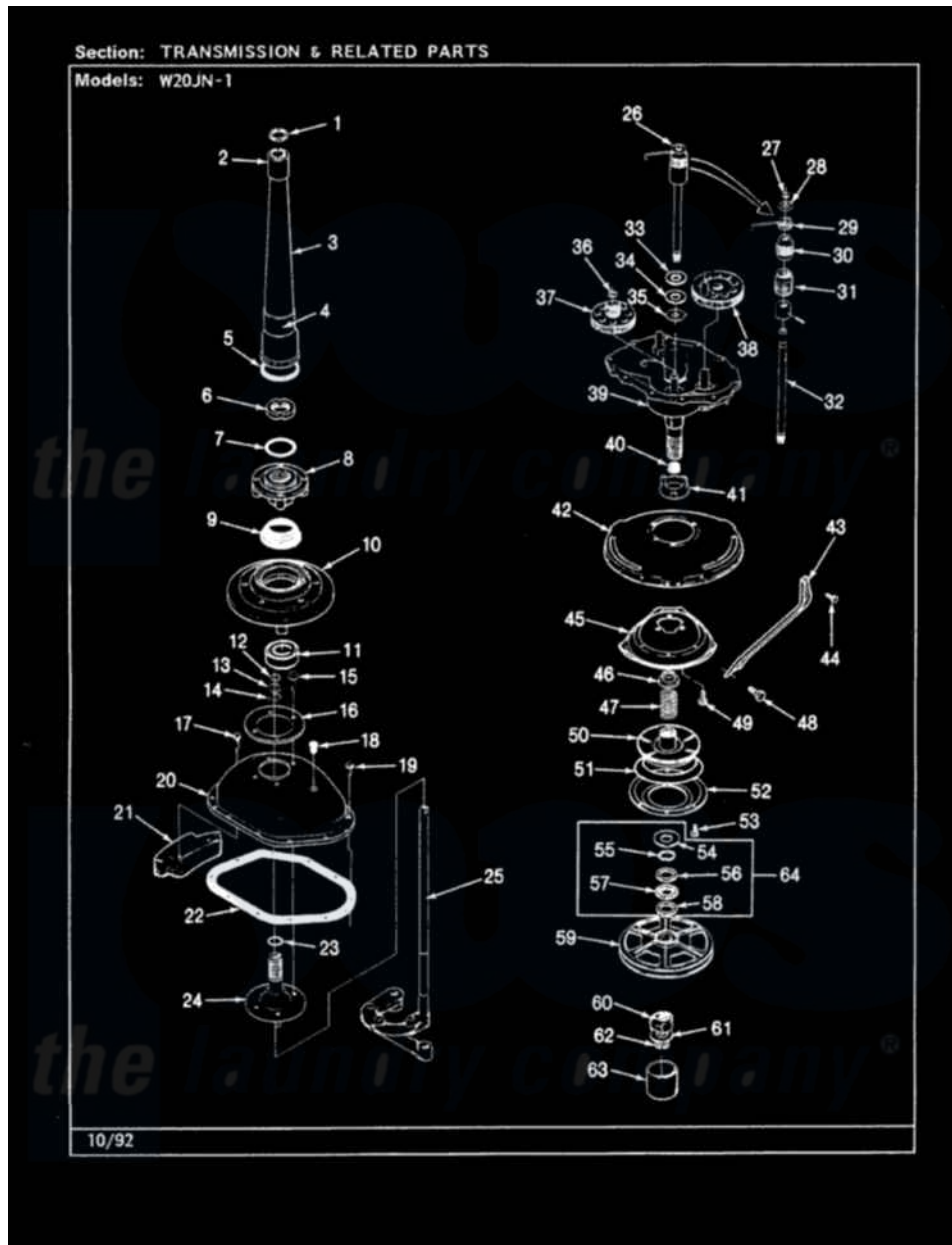

Magic Chef W20JA1 10 - TRANSMISSION & RELATED PARTS (REV. G-L)

Magic Chef Residential Magic Chef W20JA1 Washer Parts Diagram 10 - TRANSMISSION & RELATED PARTS (REV. G-L)

[Click on the part number to view part](#)

Item	Original Part Number	Replaced By	Status	Part Description
1	LA-2175	35-6680		Transmission
"	35-3748	35-6680		Transmission
"	25-7941			"O" Ring, Agtr Drive Shaft
2	35-2835	21001066		Bearing, Centerpost
3	35-2792	21001401		Center Pos
4	33-6790			Bearing, Agitator
"	35-2983		Not Available	CENTERPOST ASSY.
5	35-2906			Seal, Centerpost Bottom
6	35-2791			Nut, Spin Tube
7	25-7938			"O" Ring, Basket Drive Hub
8	35-2715		Not Available	BASKET DRIVE HUB ASSY
"	35-3647	W10219156		Hub Seal
9	35-2974			Hub Seal/Hub Assembly
10	35-2716	12001561		Bearing And Seal Housing Assembly
11	35-2972	12001561		Bearing And Seal Housing