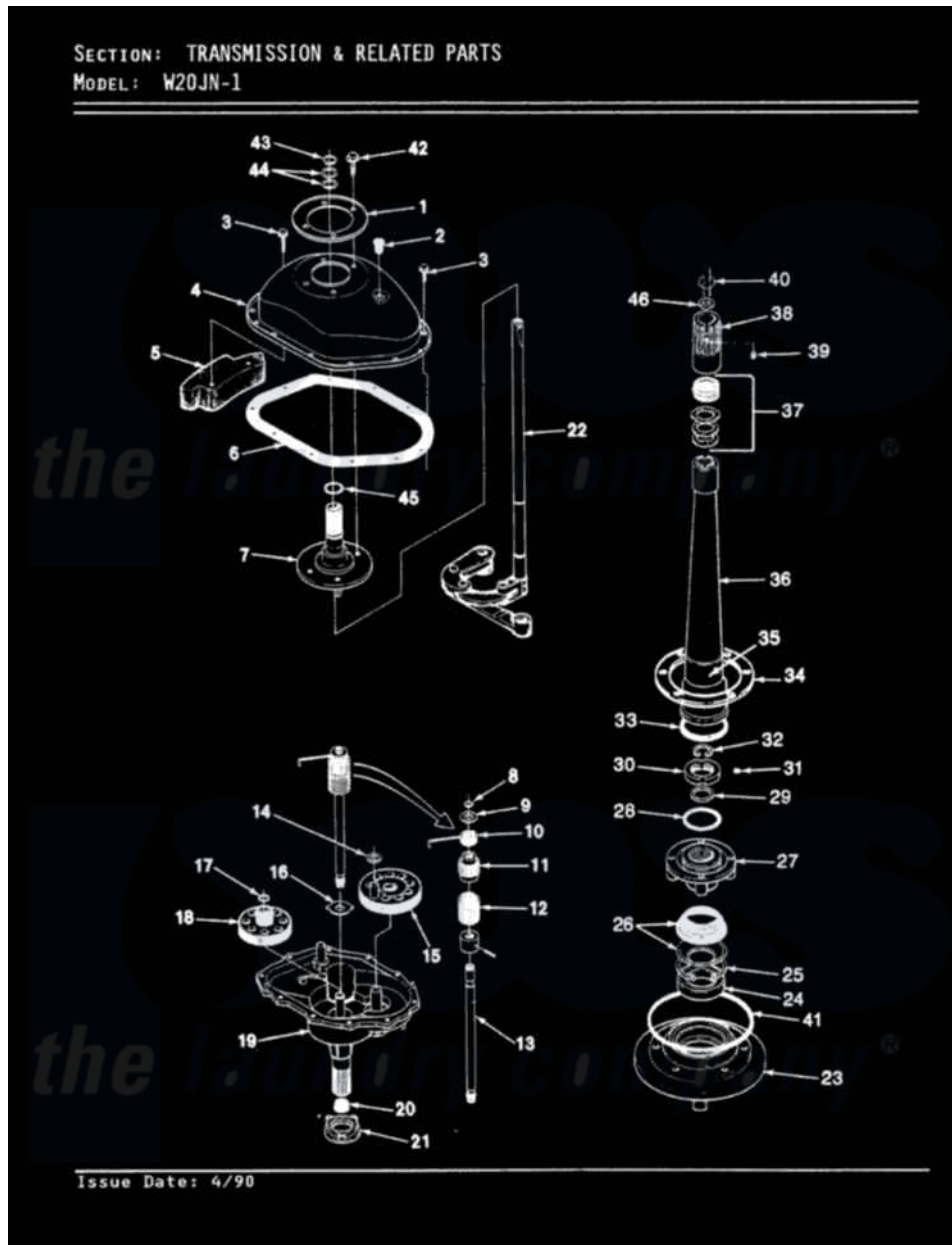

Magic Chef W20JA1 11 - TRANSMISSION (REV. A-D)

Magic Chef [Residential Magic Chef W20JA1 Washer Parts](#) Parts Diagram 11 - TRANSMISSION (REV. A-D)
Click on the part number to view part

Item	Original Part Number	Replaced By	Status	Part Description
1	LA-2001		Not Available	TRANSMISSION REPLACEMENT KIT
"	33-9893	33-7187		Covr Reinforcmt
2	33-9373		Not Available	OIL FILL PLUG
3	25-7916			Bolt
4	33-4286N			Transmission Cover Kit
5	35-2130		Not Available	COUNTER WEIGHT
6	35-1030		Not Available	GASKET, TRANSMISSION HOUSING
7	33-8763	33-4286N		Transmission Cover Kit
8	25-7847			Ring, Retaining
9	25-7416		Not Available	WASHER, FLAT
10	33-6114	33-6463		Spring
11	35-2001			Pinion, Drive
12	33-3195		Not Available	SPRING
13	35-2116		Not Available	DRIVE SHAFT & HUB ASSY
"	LA-2005			Clutch Assembly Kit

14	25-7091		Thrust Washer
15	35-2043		Crank Gear
16	35-2070		Washer, Steel W/Tabs
"	35-2462	35-3825	Washer, Nylon
"	25-7274	Not Available	WASHER, STEEL
17	25-7853	25-7933	Ring, Retaining
18	35-2013	35-0547	Cluster Gear
19	35-2012	Not Available	TRANSMISSION HOUSING ASSY
20	35-2010	207843	Lip Seal Repair Kit
21	35-2111	12001562	Bearing Assembly
22	35-0628	35-3573	Linkage As
23	35-2059	35-2450	Housing Assembly, Bearing And Seal
24	35-2205		Bearing, Spin
25	25-7849		Retaining Ring
26	33-7224N		Tub Seal Assembly
27	33-9987	Not Available	BASKET HUB ASM
28	35-2061		Gasket, Tub To Housing
29	25-7722	33-4293N	Gasket Kit
30	33-9507	33-9504	Locknut
31	25-7120		Set Screw
32	25-7848		Retaining Ring
33	33-8718		Gasket
34	35-0930		Gasket
35	33-6790		Bearing, Agitator
36	33-4283N	Not Available	CENTERPOST KIT
37	33-7806N		Seal Assembly
38	33-9729	Not Available	DRIVE BLOCK ASM
39	25-7378		Set Screw
40	33-6817		Stud
41	35-2060		Seal, Tub To Housing
42	25-7359		Screw
43	25-7848		Retaining Ring
44	25-7057		Washer, Flat
45	25-7722	33-4293N	Gasket Kit
46	25-7316		Flat Washer