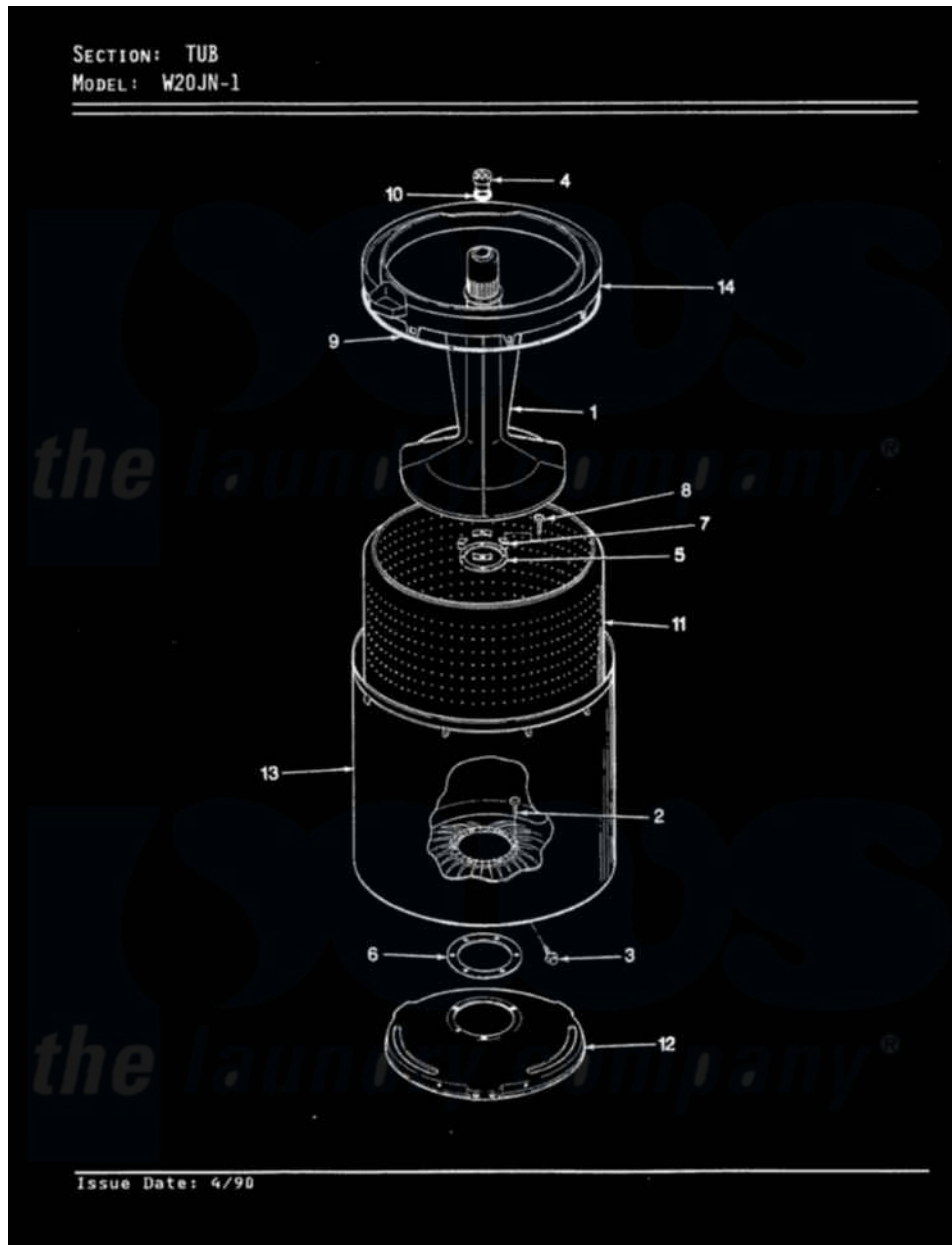

Magic Chef W20JA1 12 - TUB (REV. A-D)

Magic Chef Residential Magic Chef W20JA1 Washer Parts Parts Diagram 12 - TUB (REV. A-D)
 Click on the part number to view part

Item	Original Part Number	Replaced By	Status	Part Description
1	35-2456	33-4352		Agitator
2	35-2062	21001063		Screw, Shoulder
3	25-7914	22002933		Screw
4	33-6241			Cap
5	33-8959			Gasket
6	35-2061			Gasket, Tub To Housing
7	33-8799		Not Available	REINF PLATE
8	25-7783	4356852		Screw
9	35-2328			Seal, Tub Top
10	25-7330			Rubber Washer
11	35-2508		Not Available	BASKET WHITE
12	35-2023			Tub Support
13	35-2262		Not Available	SHIELD, TUB TOP
"	35-2038			Tub
14	35-2034		Not Available	TOP, TUB