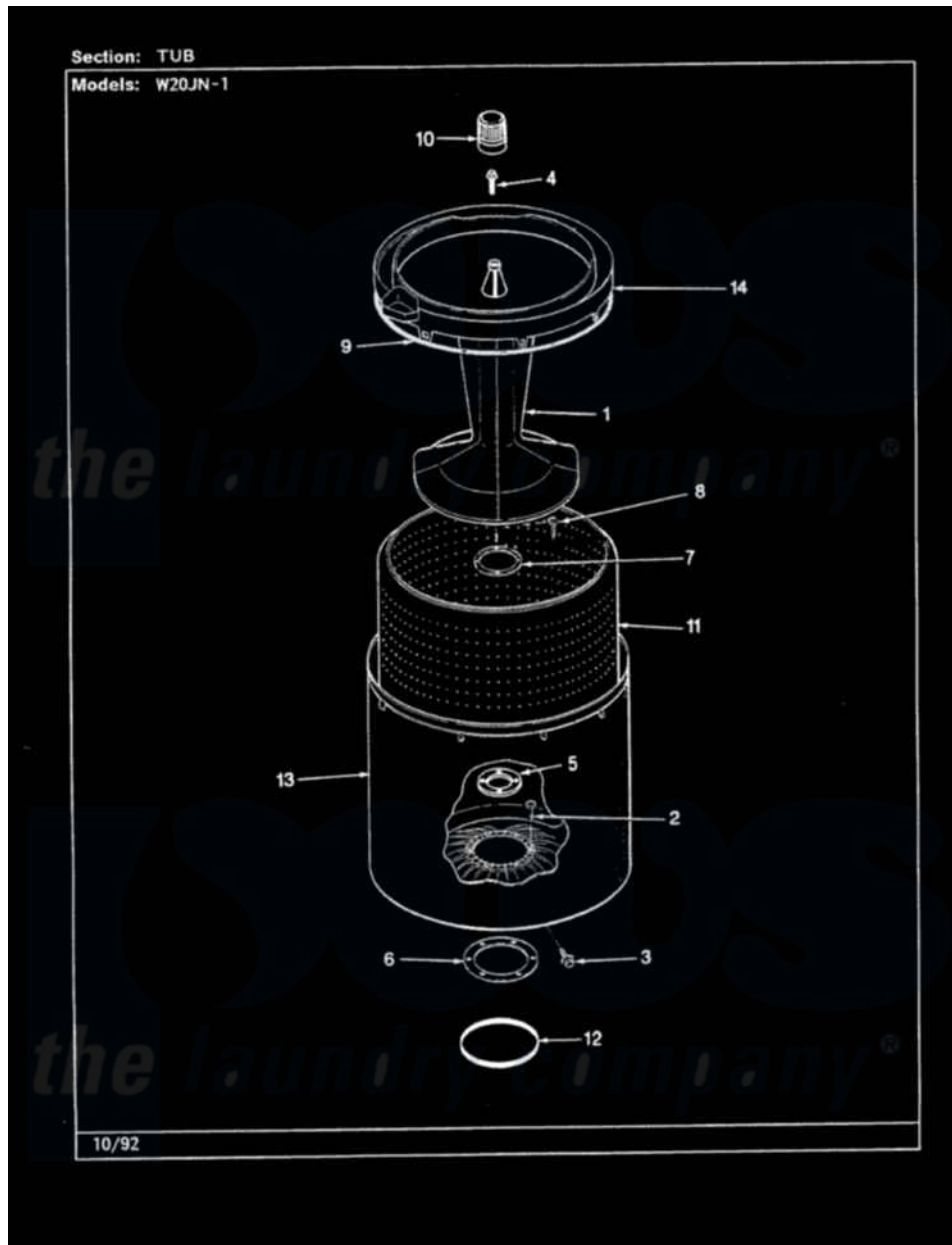

Magic Chef W20JA1 14 - TUB (REV. G-L)

Magic Chef [Residential Magic Chef W20JA1 Washer Parts](#) Parts Diagram 14 - TUB (REV. G-L)
 Click on the part number to view part

Item	Original Part Number	Replaced By	Status	Part Description
1	35-3580			Agitator
"	35-2717	35-3580		Agitator
2	25-7947	21001063		Screw, Shoulder
3	25-7953	22002933		Screw
4	25-7948	W10309247		Screw
5	35-3685			Gasket, Basket To Centerpost
"	35-2980	35-3685		Gasket, Basket To Centerpost
6	35-3686			Gasket, Tub To Housing
"	35-2979			Gasket, Tub/Hsg
7	35-3014			Gasket And Reinf. Plate Assembly
8	25-7783	4356852		Screw
9	35-2328			Seal, Tub Top
10	35-2733			Cap, Agitator
11	35-3016		Not Available	BASKET ASSY
12	35-2978			Seal, Tub/Housing
13	35-3700			Tub Assembly

"	35-2952	35-3700	Tub Assembly
14	35-2262	Not Available	SHIELD, TUB TOP
"	35-2034	Not Available	TOP, TUB
"	35-3578	Not Available	TOP, TUB