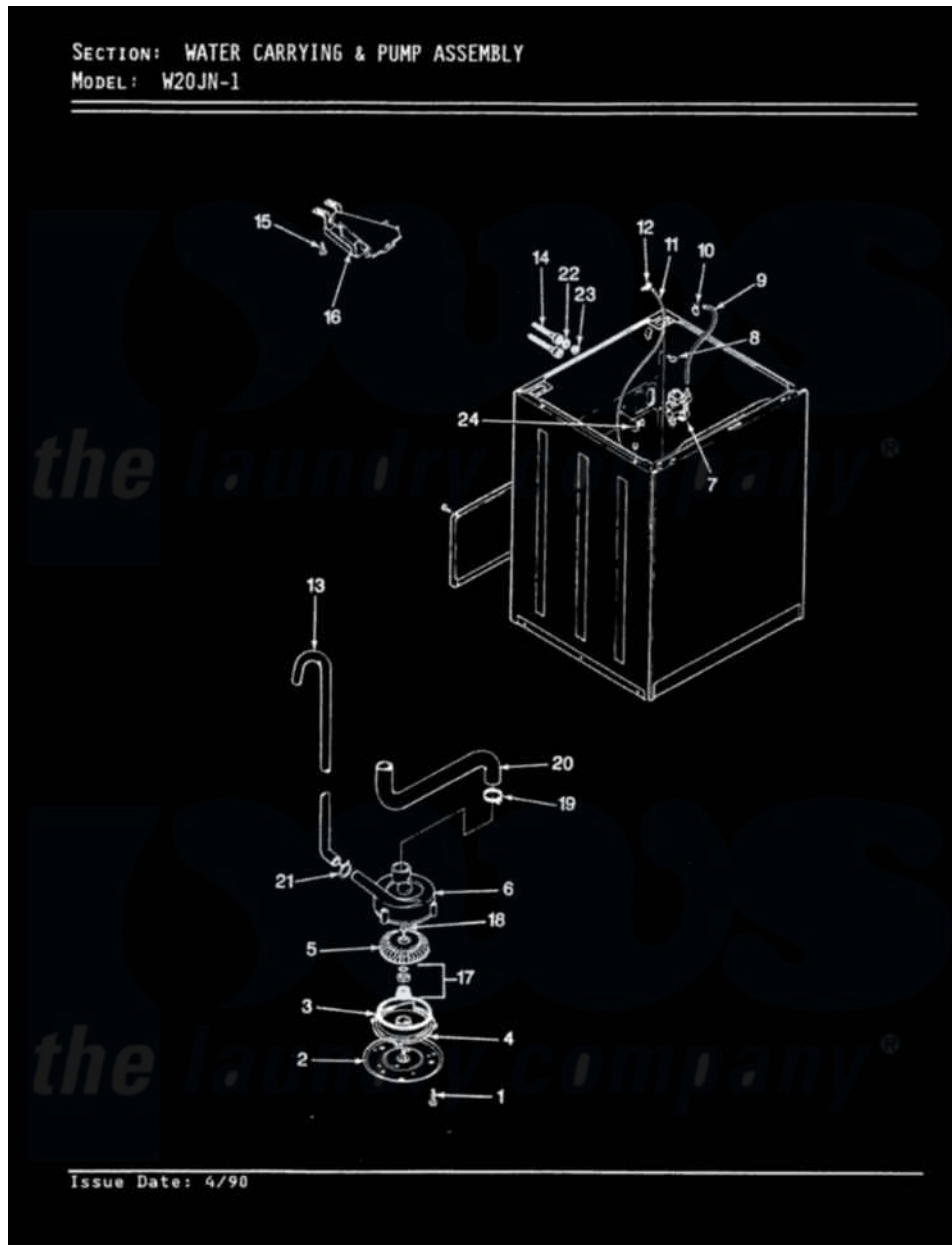

Magic Chef W20JA1 15 - WATER CARRYING & PUMP ASSY. (REV. A-D)

Magic Chef [Residential Magic Chef W20JA1 Washer Parts](#) Parts Diagram 15 - WATER CARRYING & PUMP ASSY. (REV. A-D)

[Click on the part number to view part](#)

Item	Original Part Number	Replaced By	Status	Part Description
1	25-7405	3196164		Screw
2	33-6035		Not Available	PLATE & PULLEY ASSY.
3	33-6032			Gasket
4	35-2058			Base, Pump
5	35-2057	35-6465		Pump Assem
6	35-2099	35-6465		Pump Assem
"	35-2056		Not Available	HOUSING, PUMP
7	25-7220			Clip, Cabinet Top
"	35-2374	35-2374N		Valve, Water
8	25-7867	596669		Clamp, Manifold
9	35-2378	12002749		Hose, Flume Kit
10	25-7867	596669		Clamp, Manifold
11	35-2261		Not Available	PAD, PRESSURE SWITCH HOSE
"	35-2321	21001748		Hose, Pressure Switch
12	33-6099			Clamp

13	33-9436	211704		Hose, Drain
14	33-7891	89503		Hose-Inlet
"	35-0874	76313		Hosefill
15	25-3092	90767		Screw, 8A X 3/8 HeX Washer Head Tapping
16	35-2051	21001760		Flume Assembly / Water Diverter
17	35-0707			Seal, Seat And "O" Ring
18	25-7894	W10001180		Screw
19	25-6069		Not Available	CORBIN CLAMP
20	35-2131		Not Available	HOSE, SUMP TO PUMP
21	25-7080	285655		Clamp, Hose
22	25-7048			Washer
23	33-7313	33-4264N		Strainer And Washer Kit
24	LA-2008			Water Seal And Gasket Kit
"	25-7796	596669		Clamp, Manifold