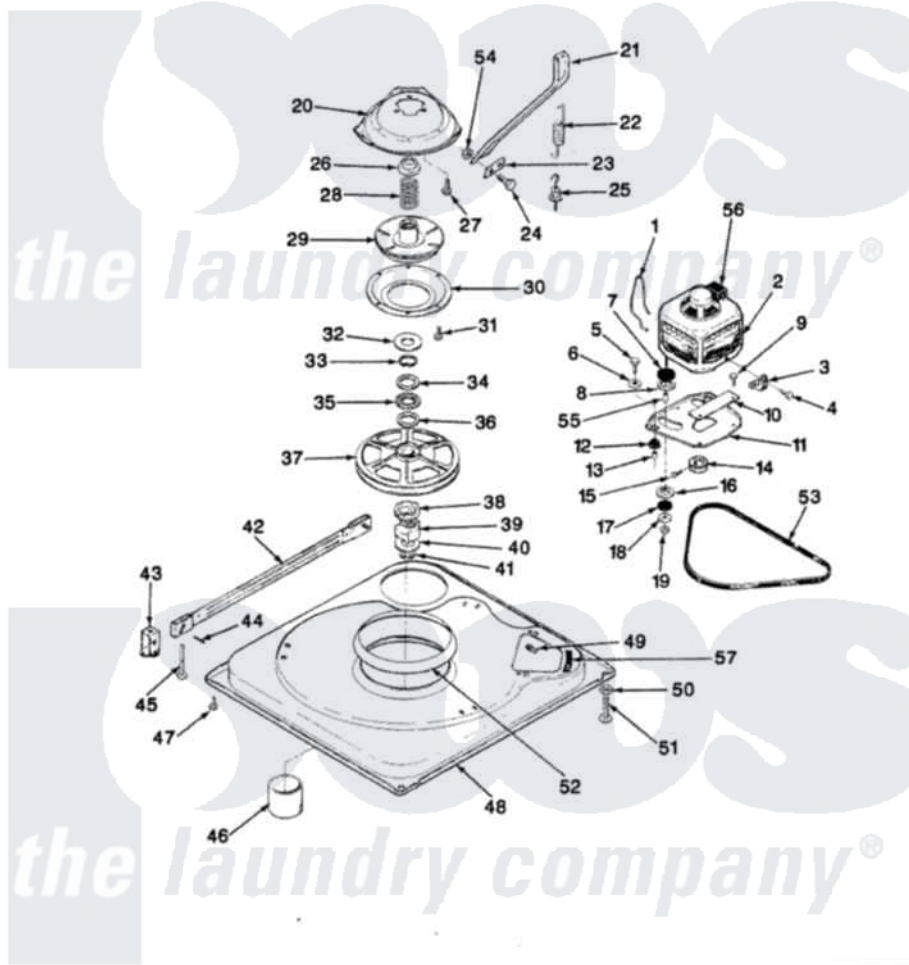

# Magic Chef W20JA4 01 - BASE & DRIVE (ORIG/REV. A-D)

SECTION: BASE & DRIVE

MODEL: W20JN-4

Issue Date: 4/90

Magic Chef [Residential Magic Chef W20JA4 Washer Parts](#) Parts Diagram 01 - BASE & DRIVE (ORIG/REV. A-D)

[Click on the part number to view part](#)

Item	Original Part Number	Replaced By	Status	Part Description
1	35-0253		Not Available	INSTR INSERT
2	LA-2002		Not Available	MOTOR KIT
"	35-2030		Not Available	MOTOR
3	<a href="#">33-9945</a>			Slide, Foot
4	25-7418	<a href="#">33001178</a>		Back, Tumbler
5	25-7833	<a href="#">21001977</a>		Screw
6	<a href="#">25-7834</a>			Washer, Motor/Base Screw
7	<a href="#">33-9946</a>			Isolator, Motor
8	33-9944	<a href="#">35-3570</a>		Washer, Motor Pivot
9	25-3083	<a href="#">212951</a>		Screw, No.6-32 X 1/4 Inch
10	33-9947		Not Available	DBL.PIVOT SLIDE
11	35-2810	<a href="#">21001783</a>		Plate And Screw Assembly
"	35-2021	<a href="#">21001783</a>		Plate And Screw Assembly
12	33-9941	<a href="#">35-3646</a>		Isolator, Motor Plate
13	<a href="#">25-7831</a>			Spacer, Mounting
14	35-2124	<a href="#">W10143344</a>		Pulley