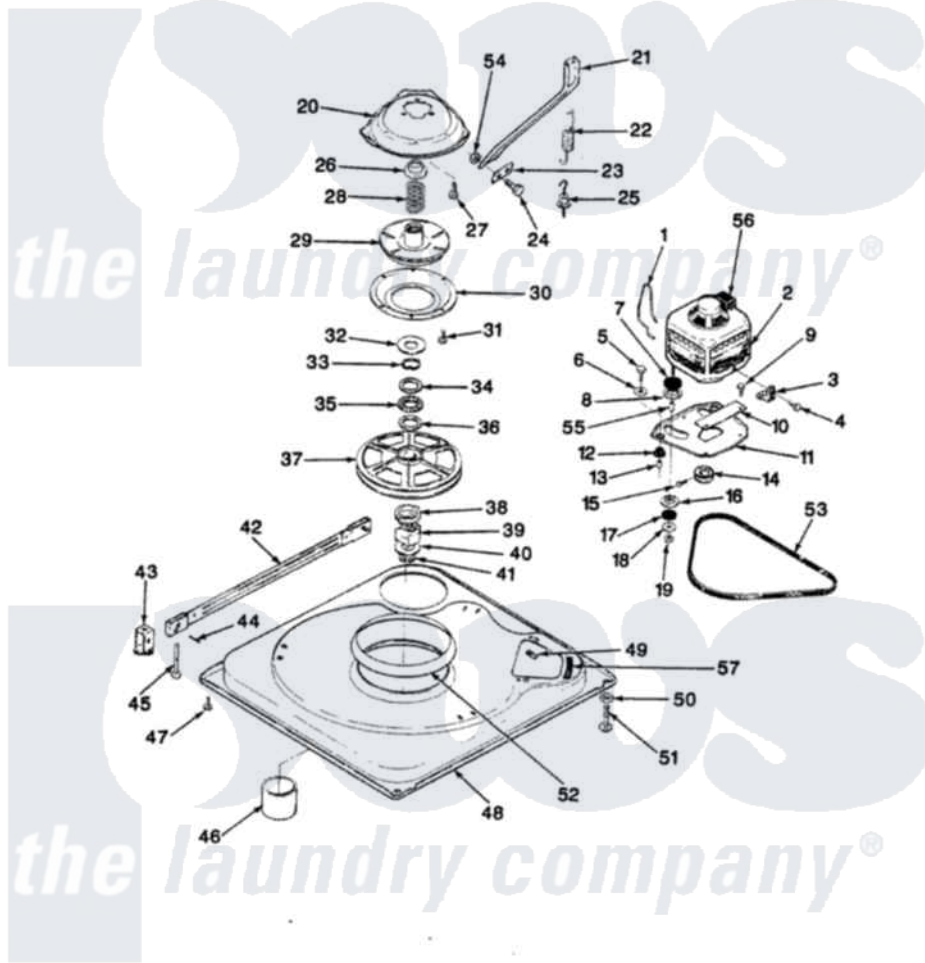

Magic Chef W20JA4 02 - BASE & DRIVE (REV. E-F)

SECTION: BASE & DRIVE
 MODEL: W20JN-4

Issue Date: 4/90

Magic Chef [Residential Magic Chef W20JA4 Washer Parts](#) Parts Diagram 02 - BASE & DRIVE (REV. E-F)
 Click on the part number to view part

Item	Original Part Number	Replaced By	Status	Part Description
1	35-0235			Spring, Motor Pivot
2	35-2030		Not Available	MOTOR
"	LA-2002		Not Available	MOTOR KIT
3	33-9945			Slide, Foot
4	25-7418	33001178		Back, Tumbler
5	25-7833	21001977		Screw
6	25-7834			Washer, Motor/Base Screw
7	33-9946			Isolator, Motor
8	33-9944	35-3570		Washer, Motor Pivot
9	25-3083	212951		Screw, No.6-32 X 1/4 Inch
10	33-9947		Not Available	DBL.PIVOT SLIDE
11	35-2810	21001783		Plate And Screw Assembly
12	33-9941	35-3646		Isolator, Motor Plate
13	25-7831			Spacer, Mounting
14	35-2124	W10143344		Pulley
15	25-7117			Set Screw