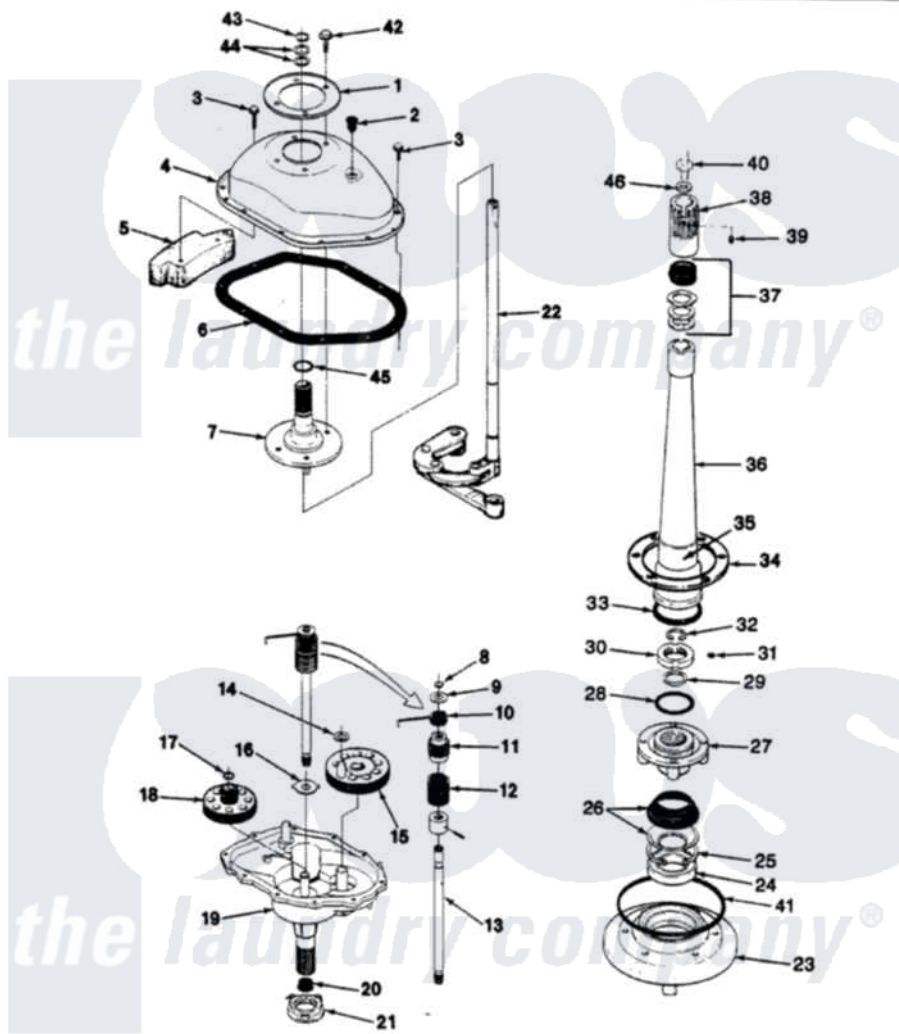

Magic Chef W20JA4 05 - TRANSMISSION & RELATED PARTS (REV. E-F)

SECTION: TRANSMISSION & RELATED PARTS
 MODEL: W20JN-4

Issue Date: 4/90

Magic Chef Residential Magic Chef W20JA4 Washer Parts Diagram 05 - TRANSMISSION & RELATED PARTS (REV. E-F)

[Click on the part number to view part](#)

Item	Original Part Number	Replaced By	Status	Part Description
1	33-9893	33-7187		Covr Reinforcmt
2	33-9373		Not Available	OIL FILL PLUG
"	35-2621			Plug, Oil Fill
3	25-7916			Bolt
4	35-2620		Not Available	COVER, TRANSMISSION
"	33-4286N			Transmission Cover Kit
5	35-2642			Counterweight
"	35-2130		Not Available	COUNTER WEIGHT
6	35-1030		Not Available	GASKET, TRANSMISSION HOUSING
7	35-2654			Drive Tube Assembly
"	33-8763	33-4286N		Transmission Cover Kit
8	25-7847			Ring, Retaining
9	25-7416		Not Available	WASHER, FLAT
10	33-6114	33-6463		Spring
11	35-2001			Pinion, Drive