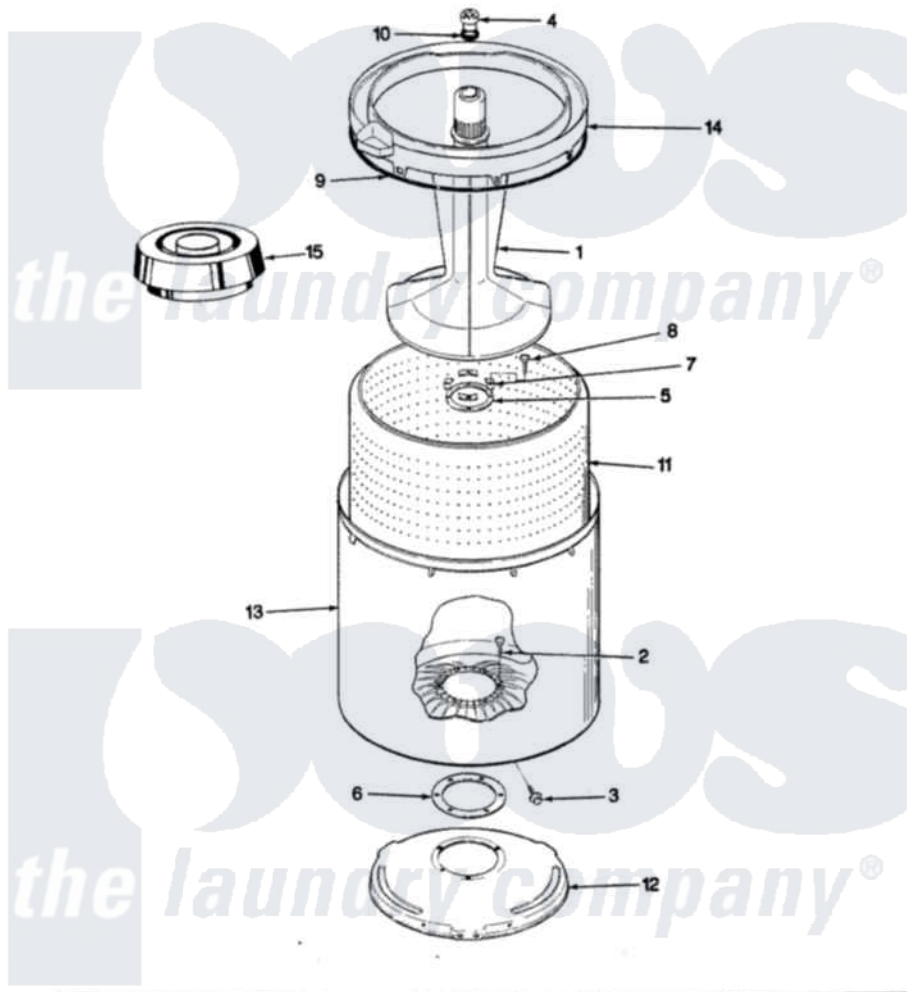

# Magic Chef W20JA4 07 - TUB (ORIG/REV. A-D)

SECTION: TUB  
MODEL: W20JN-4

Issue Date: 4/90

Magic Chef [Residential Magic Chef W20JA4 Washer Parts](#) Parts Diagram 07 - TUB (ORIG/REV. A-D)  
Click on the part number to view part

Item	Original Part Number	Replaced By	Status	Part Description
1	35-2456	<a href="#">33-4352</a>		Agitator
2	35-2062	<a href="#">21001063</a>		Screw, Shoulder
3	25-7914	<a href="#">22002933</a>		Screw
4	<a href="#">33-6241</a>			Cap
5	<a href="#">33-8959</a>			Gasket
6	<a href="#">35-2061</a>			Gasket, Tub To Housing
7	33-8799		Not Available	REINF PLATE
8	25-7783	<a href="#">4356852</a>		Screw
9	<a href="#">35-2328</a>			Seal, Tub Top
10	<a href="#">25-7330</a>			Rubber Washer
11	35-2508		Not Available	BASKET WHITE
12	<a href="#">35-2023</a>			Tub Support
13	<a href="#">35-2038</a>			Tub
14	35-2034		Not Available	TOP, TUB
"	35-2262		Not Available	SHIELD, TUB TOP
15	33-9827	<a href="#">35-2550</a>		Dispenser, Rinse