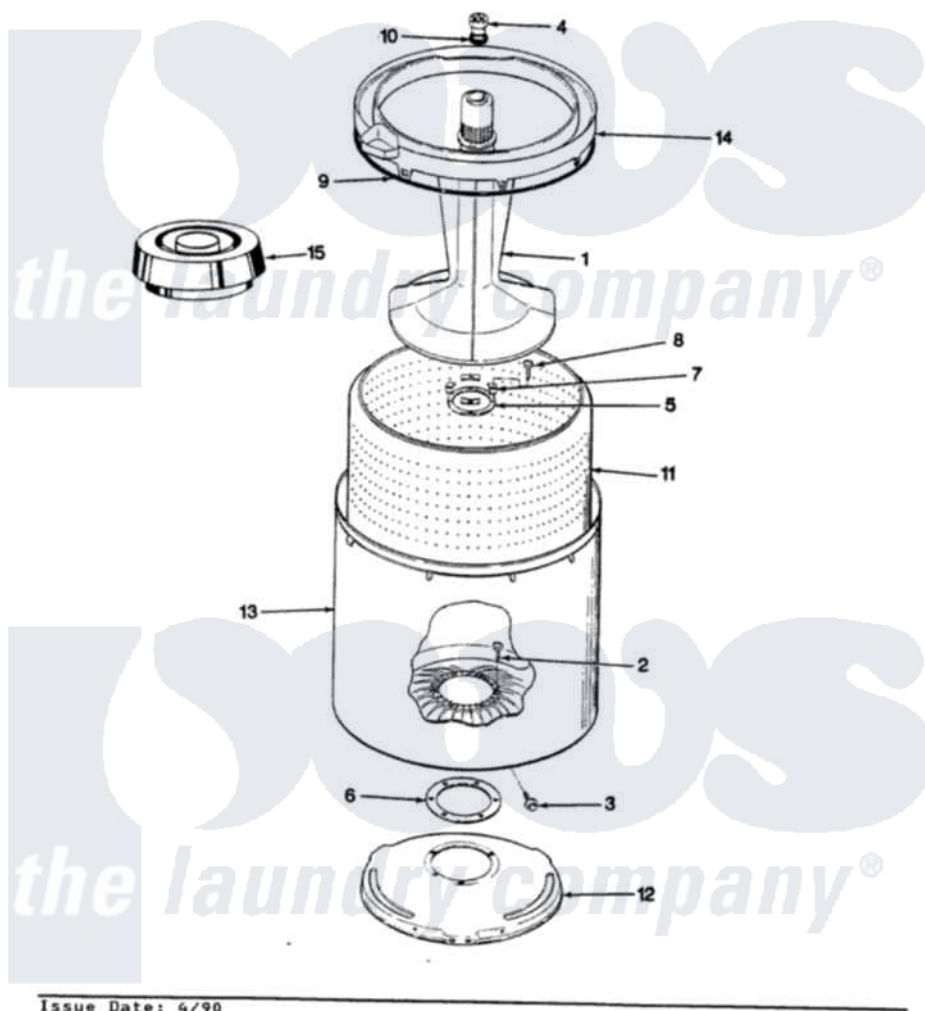

# Magic Chef W20JA4 08 - TUB (REV. E-F)

SECTION: TUB  
MODEL: W20JN-4

Issue Date: 4/90

Magic Chef [Residential Magic Chef W20JA4 Washer Parts](#) Parts Diagram 08 - TUB (REV. E-F)  
Click on the part number to view part

Item	Original Part Number	Replaced By	Status	Part Description
1	35-2456	<a href="#">33-4352</a>		Agitator
2	35-2062	<a href="#">21001063</a>		Screw, Shoulder
3	25-7914	<a href="#">22002933</a>		Screw
4	<a href="#">33-6241</a>			Cap
5	<a href="#">33-8959</a>			Gasket
6	<a href="#">35-2061</a>			Gasket, Tub To Housing
7	33-8799		Not Available	REINF PLATE
8	25-7783	<a href="#">4356852</a>		Screw
9	<a href="#">35-2328</a>			Seal, Tub Top
10	<a href="#">25-7330</a>			Rubber Washer
11	35-2508		Not Available	BASKET WHITE
12	<a href="#">35-2023</a>			Tub Support
13	<a href="#">35-2038</a>			Tub
14	35-2034		Not Available	TOP, TUB
"	35-2262		Not Available	SHIELD, TUB TOP
15	33-9827	<a href="#">35-2550</a>		Dispenser, Rinse