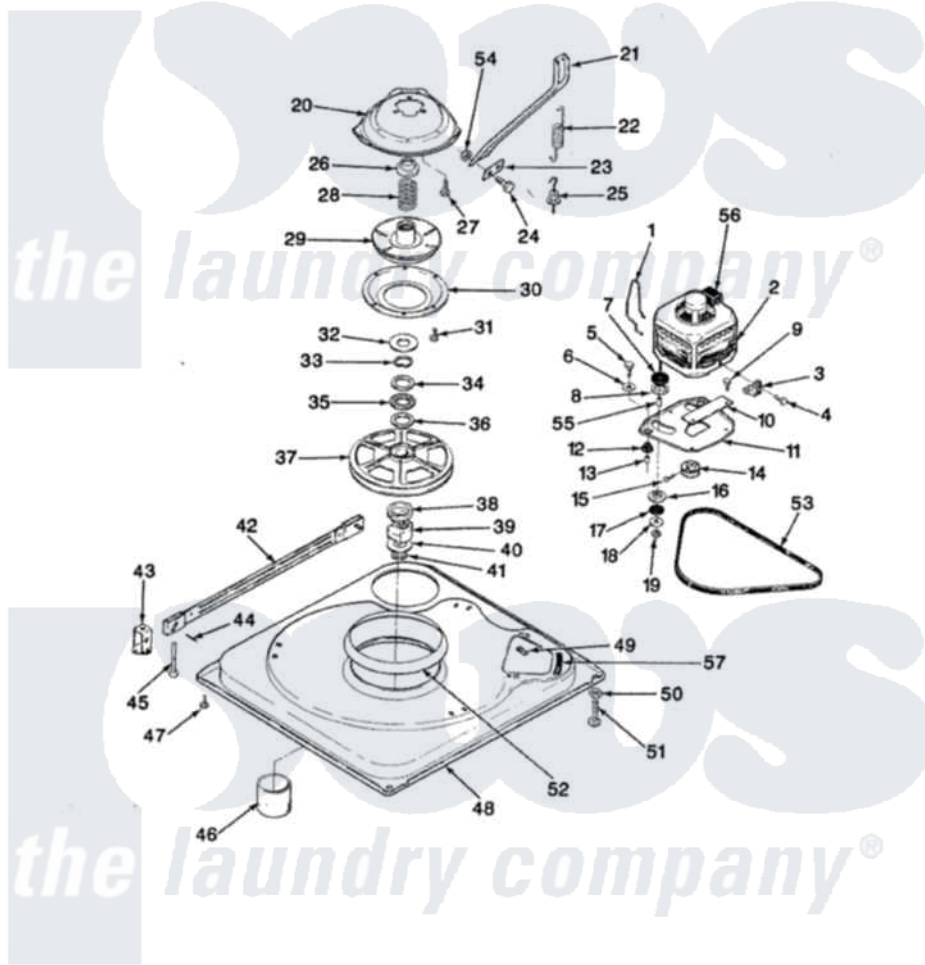

Magic Chef W20JA4C 02 - BASE & DRIVE (REV. A-D)

SECTION: BASE & DRIVE
 MODEL: W20JN-4C

Issue Date: 5/90

Magic Chef [Residential Magic Chef W20JA4C Washer Parts](#) Parts Diagram 02 - BASE & DRIVE (REV. A-D)
 Click on the part number to view part

Item	Original Part Number	Replaced By	Status	Part Description
1	35-0235			Spring, Motor Pivot
2	LA-2002		Not Available	MOTOR KIT
"	35-2030		Not Available	MOTOR
3	33-9945			Slide, Foot
4	25-7418	33001178		Back, Tumbler
5	25-7833	21001977		Screw
6	25-7834			Washer, Motor/Base Screw
7	33-9946			Isolator, Motor
8	33-9944	35-3570		Washer, Motor Pivot
9	25-3083	212951		Screw, No.6-32 X 1/4 Inch
10	33-9947		Not Available	DBL.PIVOT SLIDE
11	35-2021	21001783		Plate And Screw Assembly
"	35-2810	21001783		Plate And Screw Assembly
12	33-9941	35-3646		Isolator, Motor Plate
13	25-7831			Spacer, Mounting
14	35-2124	W10143344		Pulley