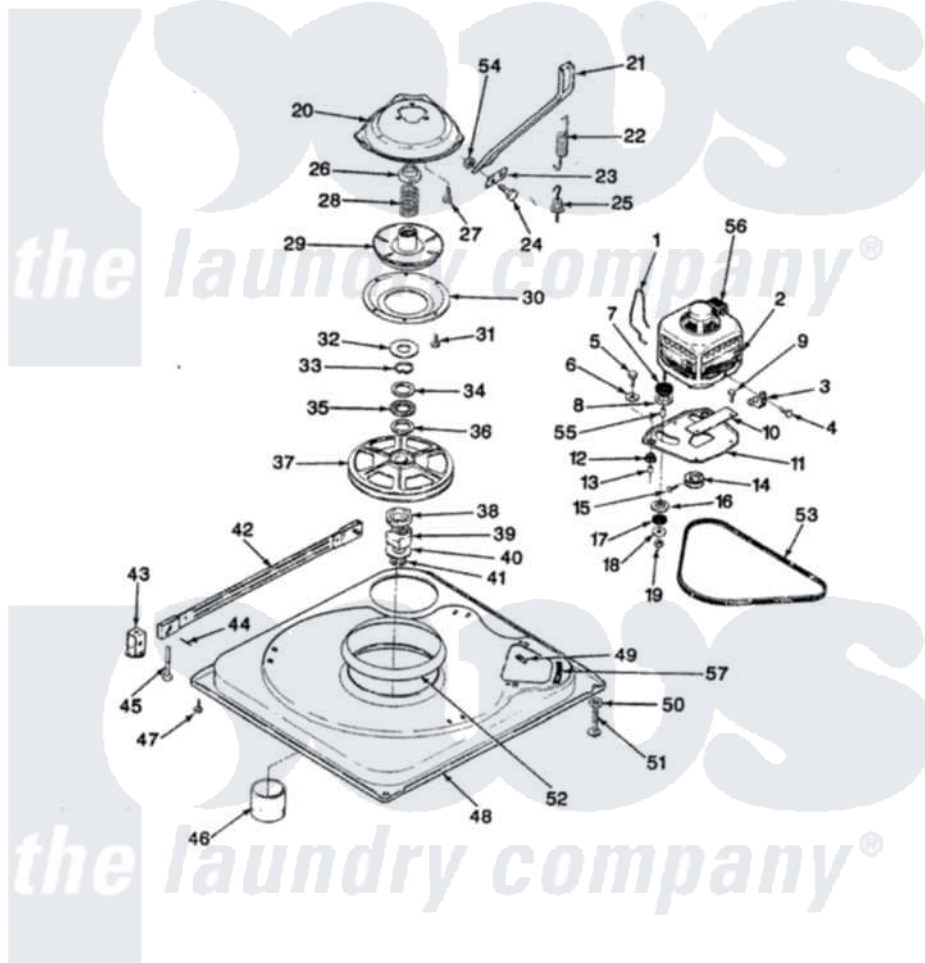

Magic Chef W20JA4C 03 - BASE & DRIVE (REV. E)

SECTION: BASE & DRIVE
MODEL: W20JN-4C

Issue Date: 5/90

Magic Chef [Residential Magic Chef W20JA4C Washer Parts](#) Parts Diagram 03 - BASE & DRIVE (REV. E)
Click on the part number to view part

Item	Original Part Number	Replaced By	Status	Part Description
1	35-0235			Spring, Motor Pivot
2	LA-2002		Not Available	MOTOR KIT
"	35-2030		Not Available	MOTOR
3	33-9945			Slide, Foot
4	25-7418	33001178		Back, Tumbler
5	25-7833	21001977		Screw
6	25-7834			Washer, Motor/Base Screw
7	33-9946			Isolator, Motor
8	33-9944	35-3570		Washer, Motor Pivot
9	25-3083	212951		Screw, No.6-32 X 1/4 Inch
10	33-9947		Not Available	DBL.PIVOT SLIDE
11	35-2810	21001783		Plate And Screw Assembly
12	33-9941	35-3646		Isolator, Motor Plate
13	25-7831			Spacer, Mounting
14	35-2124	W10143344		Pulley
15	25-7117			Set Screw