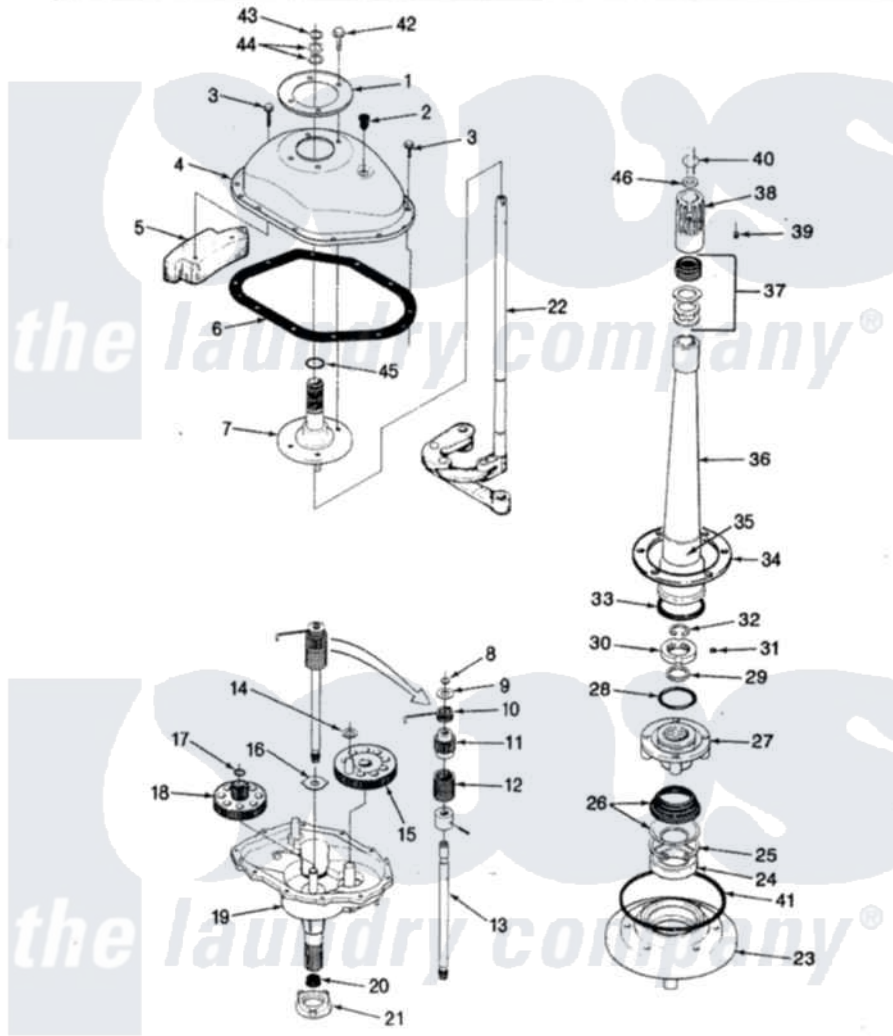

Magic Chef W20JA4C 05 - TRANSMISSION (REV. A-D)

SECTION: TRANSMISSION & RELATED PARTS
 MODEL: W20JN-4C

Issue Date: 5/90

Magic Chef [Residential Magic Chef W20JA4C Washer Parts](#) Parts Diagram 05 - TRANSMISSION (REV. A-D)
 Click on the part number to view part

Item	Original Part Number	Replaced By	Status	Part Description
1	LA-2001		Not Available	TRANSMISSION REPLACEMENT KIT
"	33-9893	33-7187		Covr Reinforcmt
2	33-9373		Not Available	OIL FILL PLUG
3	25-7916			Bolt
4	33-4286N			Transmission Cover Kit
5	35-2130		Not Available	COUNTER WEIGHT
6	35-1030		Not Available	GASKET, TRANSMISSION HOUSING
7	33-8763	33-4286N		Transmission Cover Kit
8	25-7847			Ring, Retaining
9	25-7416		Not Available	WASHER, FLAT
10	33-6114	33-6463		Spring
11	35-2001			Pinion, Drive
12	33-3195		Not Available	SPRING
13	35-2116		Not Available	DRIVE SHAFT & HUB ASSY
"	LA-2005			Clutch Assembly Kit

14	25-7091		Thrust Washer
15	35-2043		Crank Gear
16	35-2070		Washer, Steel W/Tabs
"	35-2462	35-3825	Washer, Nylon
"	25-7274		Not Available
17	25-7853	25-7933	Ring, Retaining
18	35-2013	35-0547	Cluster Gear
19	35-2012		Not Available
			TRANSMISSION HOUSING ASSY
20	35-2010	207843	Lip Seal Repair Kit
21	35-2111	12001562	Bearing Assembly
22	35-0628	35-3573	Linkage As
23	35-2059	35-2450	Housing Assembly, Bearing And Seal
24	35-2205		Bearing, Spin
25	25-7849		Retaining Ring
26	33-7224N		Tub Seal Assembly
27	33-9987		Not Available
			BASKET HUB ASM
28	35-2061		Gasket, Tub To Housing
29	25-7722	33-4293N	Gasket Kit
30	33-9507	33-9504	Locknut
31	25-7120		Set Screw
32	25-7848		Retaining Ring
33	33-8718		Gasket
34	35-0930		Gasket
35	33-6790		Bearing, Agitator
36	33-4283N		Not Available
			CENTERPOST KIT
37	33-7806N		Seal Assembly
38	33-9729		Not Available
			DRIVE BLOCK ASM
39	25-7378		Set Screw
40	33-6817		Stud
41	35-2060		Seal, Tub To Housing
42	25-7359		Screw
43	25-7848		Retaining Ring
44	25-7057		Washer, Flat
45	25-7722	33-4293N	Gasket Kit
46	25-7316		Flat Washer