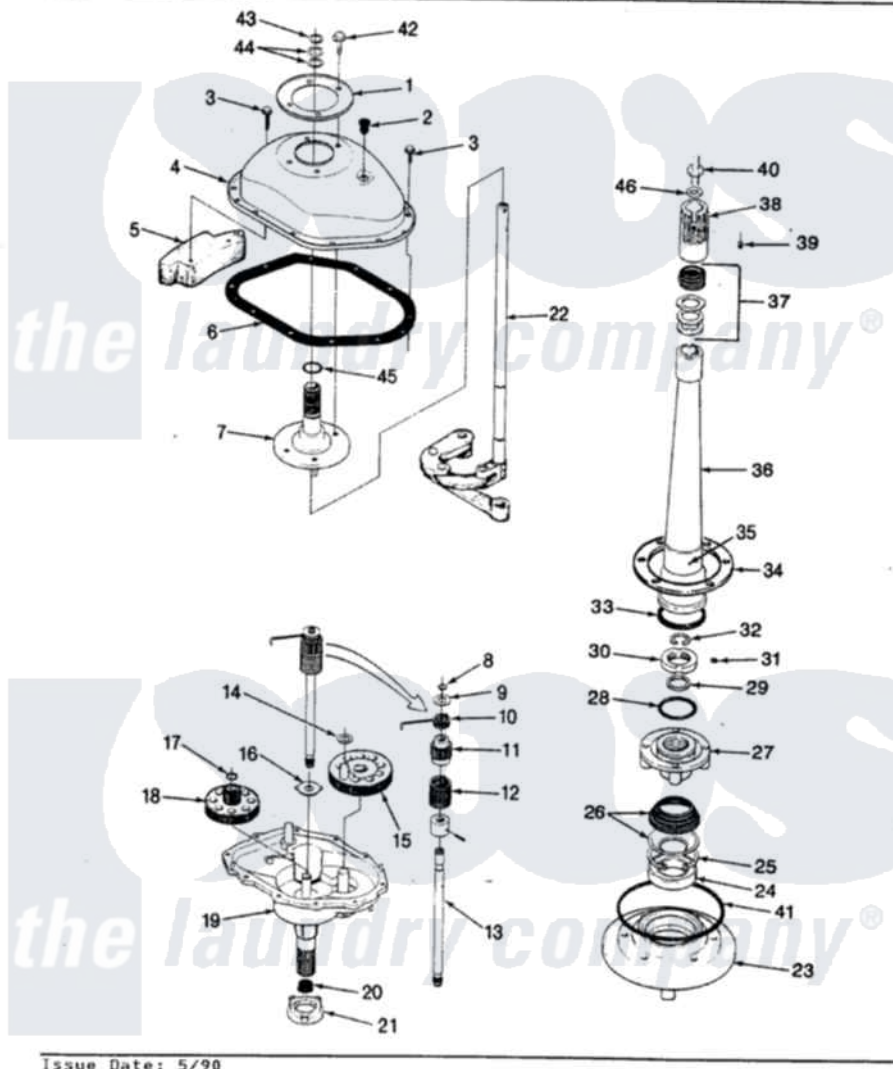

# Magic Chef W20JA4C 06 - TRANSMISSION (REV. E)

SECTION: TRANSMISSION & RELATED PARTS  
 MODEL: W20JN-4C

Issue Date: 5/90

Magic Chef [Residential Magic Chef W20JA4C Washer Parts](#) Parts Diagram 06 - TRANSMISSION (REV. E)  
 Click on the part number to view part

Item	Original Part Number	Replaced By	Status	Part Description
1	33-9893	<a href="#">33-7187</a>		Covr Reinforcmt
2	<a href="#">35-2621</a>			Plug, Oil Fill
3	<a href="#">25-7916</a>			Bolt
4	35-2620		Not Available	COVER, TRANSMISSION
5	<a href="#">35-2642</a>			Counterweight
6	35-1030		Not Available	GASKET, TRANSMISSION HOUSING
7	<a href="#">35-2654</a>			Drive Tube Assembly
8	<a href="#">25-7847</a>			Ring, Retaining
9	25-7416		Not Available	WASHER, FLAT
10	33-6114	<a href="#">33-6463</a>		Spring
11	<a href="#">35-2001</a>			Pinion, Drive
12	33-3195		Not Available	SPRING
13	<a href="#">LA-2005</a>			Clutch Assembly Kit
"	35-2116		Not Available	DRIVE SHAFT & HUB ASSY
14	<a href="#">25-7091</a>			Thrust Washer
15	35-2631		Not Available	GEAR, CRANK