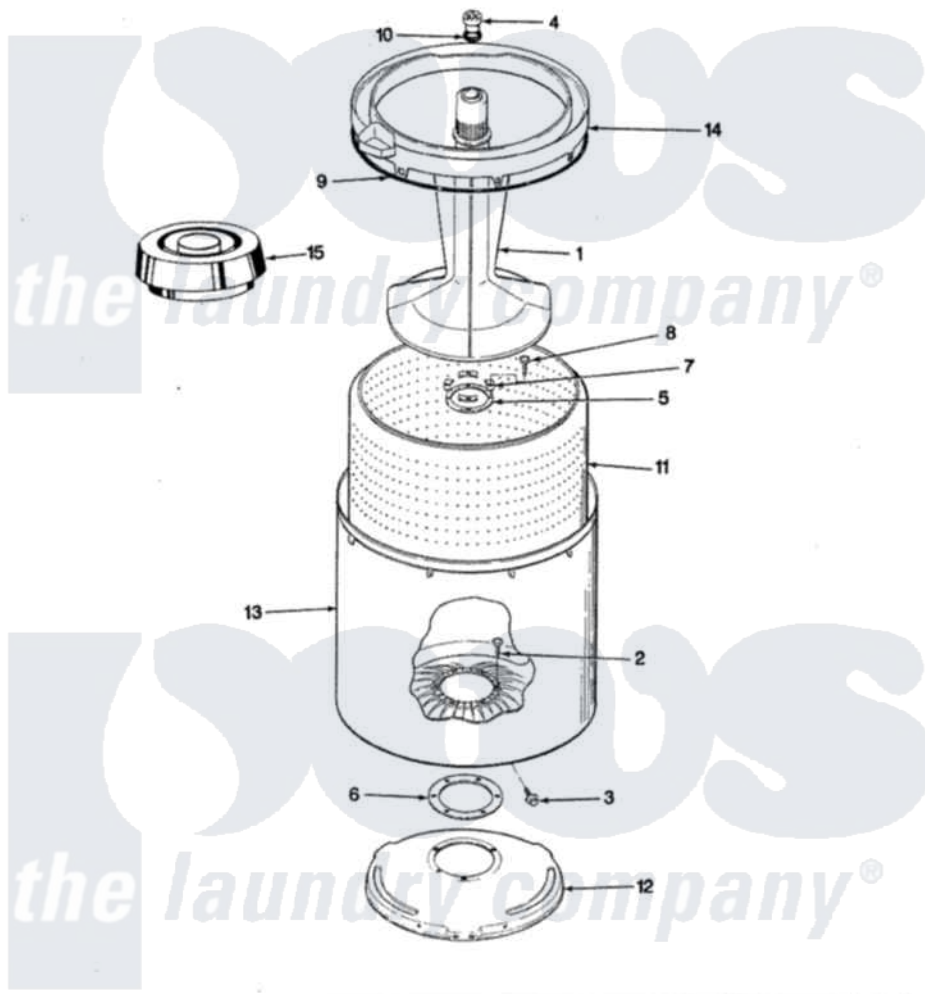

Magic Chef W20JA4C 07 - TUB (REV. A-D)

SECTION: TUB
MODEL: W20JN-4C

Issue Date: 5/90

Magic Chef [Residential Magic Chef W20JA4C Washer Parts](#) Parts Diagram 07 - TUB (REV. A-D)
Click on the part number to view part

Item	Original Part Number	Replaced By	Status	Part Description
1	35-2456	33-4352		Agitator
2	35-2062	21001063		Screw, Shoulder
3	25-7914	22002933		Screw
4	33-6241			Cap
5	33-8959			Gasket
6	35-2061			Gasket, Tub To Housing
7	33-8799		Not Available	REINF PLATE
8	25-7783	4356852		Screw
9	35-2328			Seal, Tub Top
10	25-7330			Rubber Washer
11	35-2508		Not Available	BASKET WHITE
12	35-2023			Tub Support
13	35-2038			Tub
14	35-2262		Not Available	SHIELD, TUB TOP
"	35-2034		Not Available	TOP, TUB
15	35-2550			Dispenser, Rinse