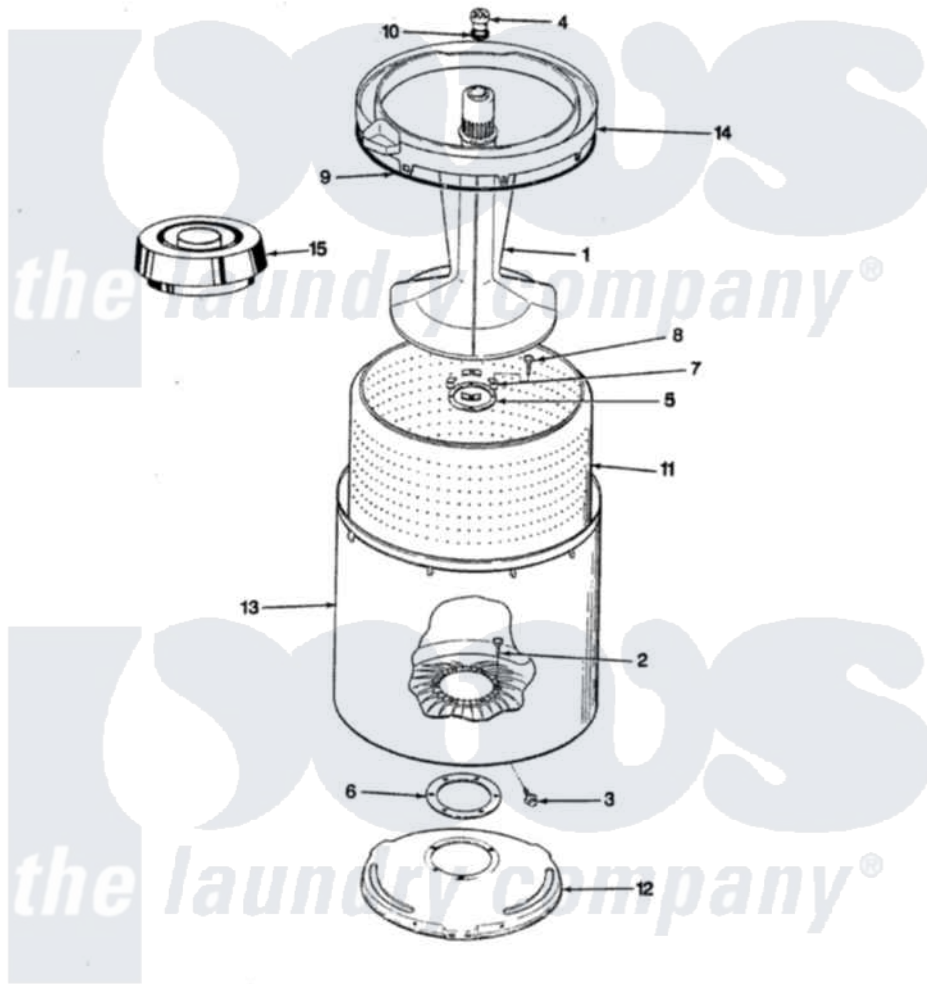

# Magic Chef W20JA4C 08 - TUB (REV. E)

SECTION: TUB  
MODEL: W20JN-4C

Issue Date: 5/90

Magic Chef [Residential Magic Chef W20JA4C Washer Parts](#) Parts Diagram 08 - TUB (REV. E)  
Click on the part number to view part

Item	Original Part Number	Replaced By	Status	Part Description
1	35-2456	<a href="#">33-4352</a>		Agitator
2	35-2062	<a href="#">21001063</a>		Screw, Shoulder
3	25-7914	<a href="#">22002933</a>		Screw
4	<a href="#">33-6241</a>			Cap
5	<a href="#">33-8959</a>			Gasket
6	<a href="#">35-2061</a>			Gasket, Tub To Housing
7	33-8799		Not Available	REINF PLATE
8	25-7783	<a href="#">4356852</a>		Screw
9	<a href="#">35-2328</a>			Seal, Tub Top
10	<a href="#">25-7330</a>			Rubber Washer
11	35-2508		Not Available	BASKET WHITE
12	<a href="#">35-2023</a>			Tub Support
13	<a href="#">35-2038</a>			Tub
14	35-2262		Not Available	SHIELD, TUB TOP
"	35-2034		Not Available	TOP, TUB
15	<a href="#">35-2550</a>			Dispenser, Rinse